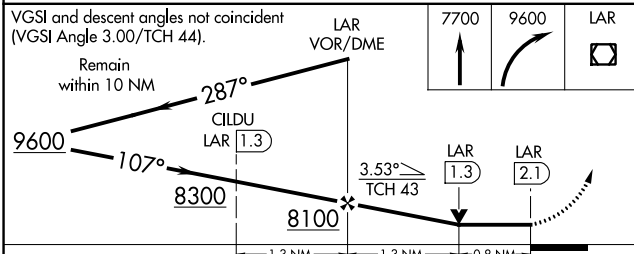

CATEGORY	A	B	C	D
S-12	7580-1 305 (300-1)			
CIRCLING	7660-1 376 (400-1)	7760-1 476 (500-1)	7880-1½ 596 (600-1½)	7920-2 636 (700-2)

REIL Rwy's 3, 12 and 21
MIRL Rwy's 3-21 and 12-30