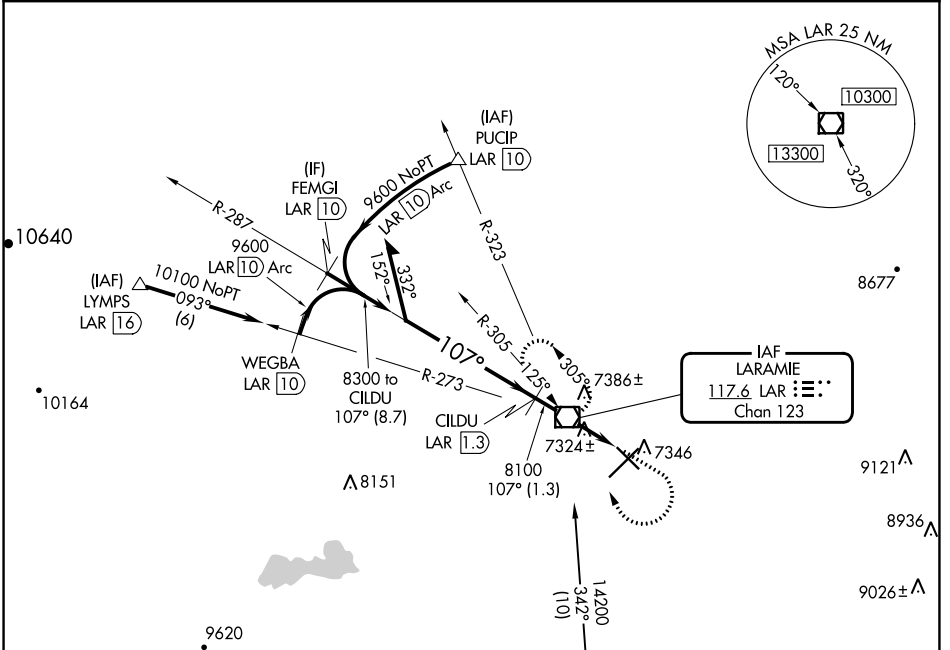

VOR/DME LAR 117.6 Chan 123	APP CRS 107°	Rwy Idg TDZE Apt Elev	6301 7275 7284
---	------------------------	-----------------------------	---

VOR/DME RWY 12

LARAMIE RGNL (L.A.R.)

MISSED APPROACH: Climb to 7700 then climbing right turn to 9600 direct LAR VOR/DME and hold, continue climb-in-hold to 9600.

ASOS 135.475	DENVER CENTER 125.9 284.7	UNICOM 123.05 (CTAF)
------------------------	-------------------------------------	--------------------------------

NW-1, 08 AUG 2024 to 05 SEP 2024

NW-1, 08 AUG 2024 to 05 SEP 2024

ELEV 7284	TDZE 7275
-----------	-----------

CATEGORY	A	B	C	D
S-12	7580-1 305 (300-1)			
CIRCLING	7660-1 376 (400-1)	7760-1 476 (500-1)	7880-1½ 596 (600-1½)	7920-2 636 (700-2)

REIL Rwy's 3, 12 and 21
MIRL Rwy's 3-21 and 12-30