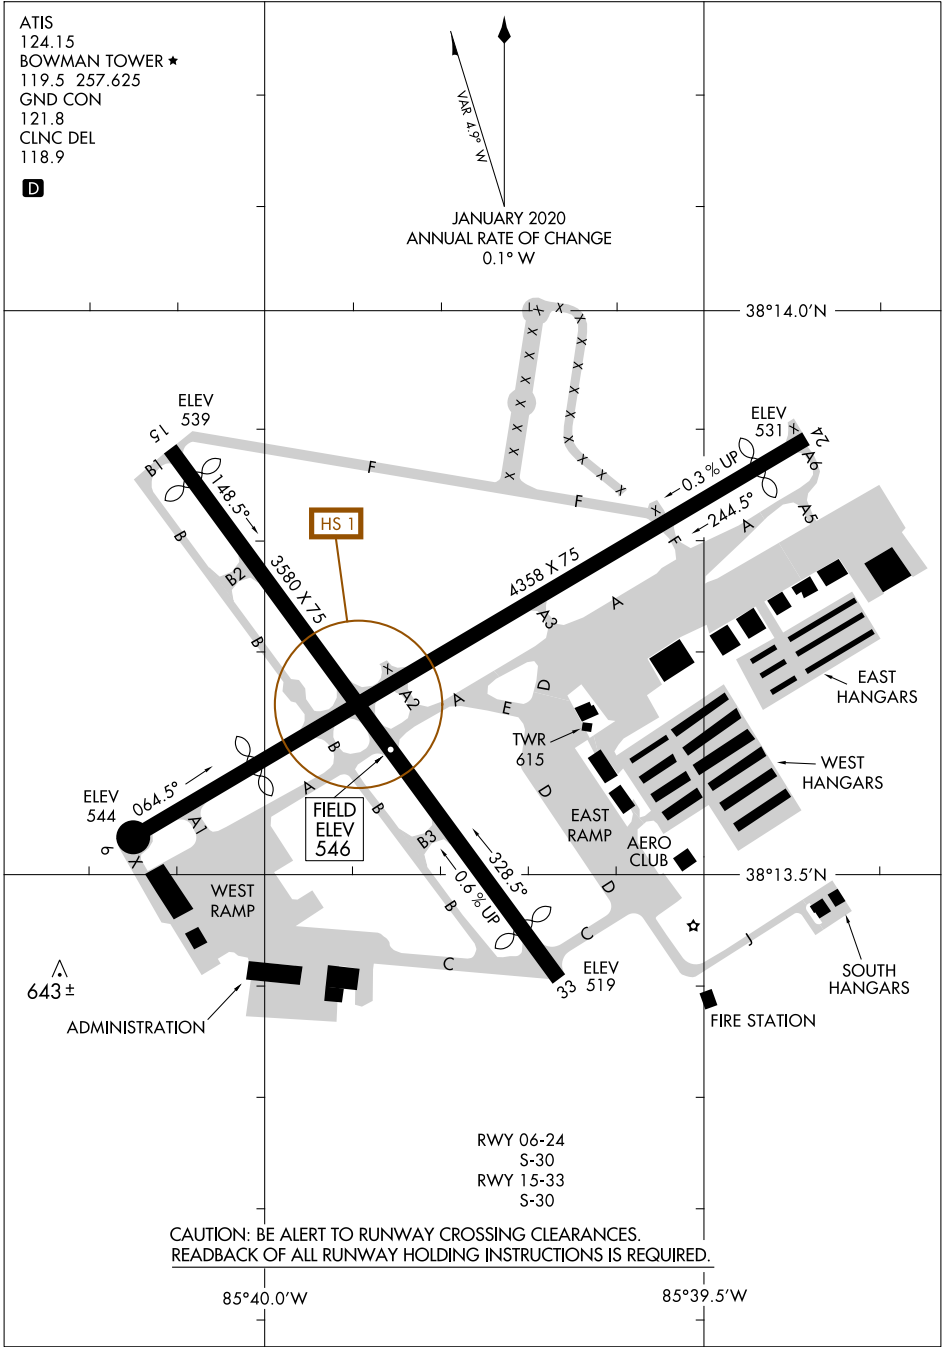

22083

AIRPORT DIAGRAM

BOWMAN FLD (LOU)
LOUISVILLE, KENTUCKY

AL-238 (FAA)

ATIS
124.15
BOWMAN TOWER ★
119.5 257.625
GND CON
121.8
CLNC DEL
118.9

SE-1, 08 AUG 2024 to 05 SEP 2024

SE-1, 08 AUG 2024 to 05 SEP 2024

AIRPORT DIAGRAM

22083

LOUISVILLE, KENTUCKY
BOWMAN FLD (LOU)