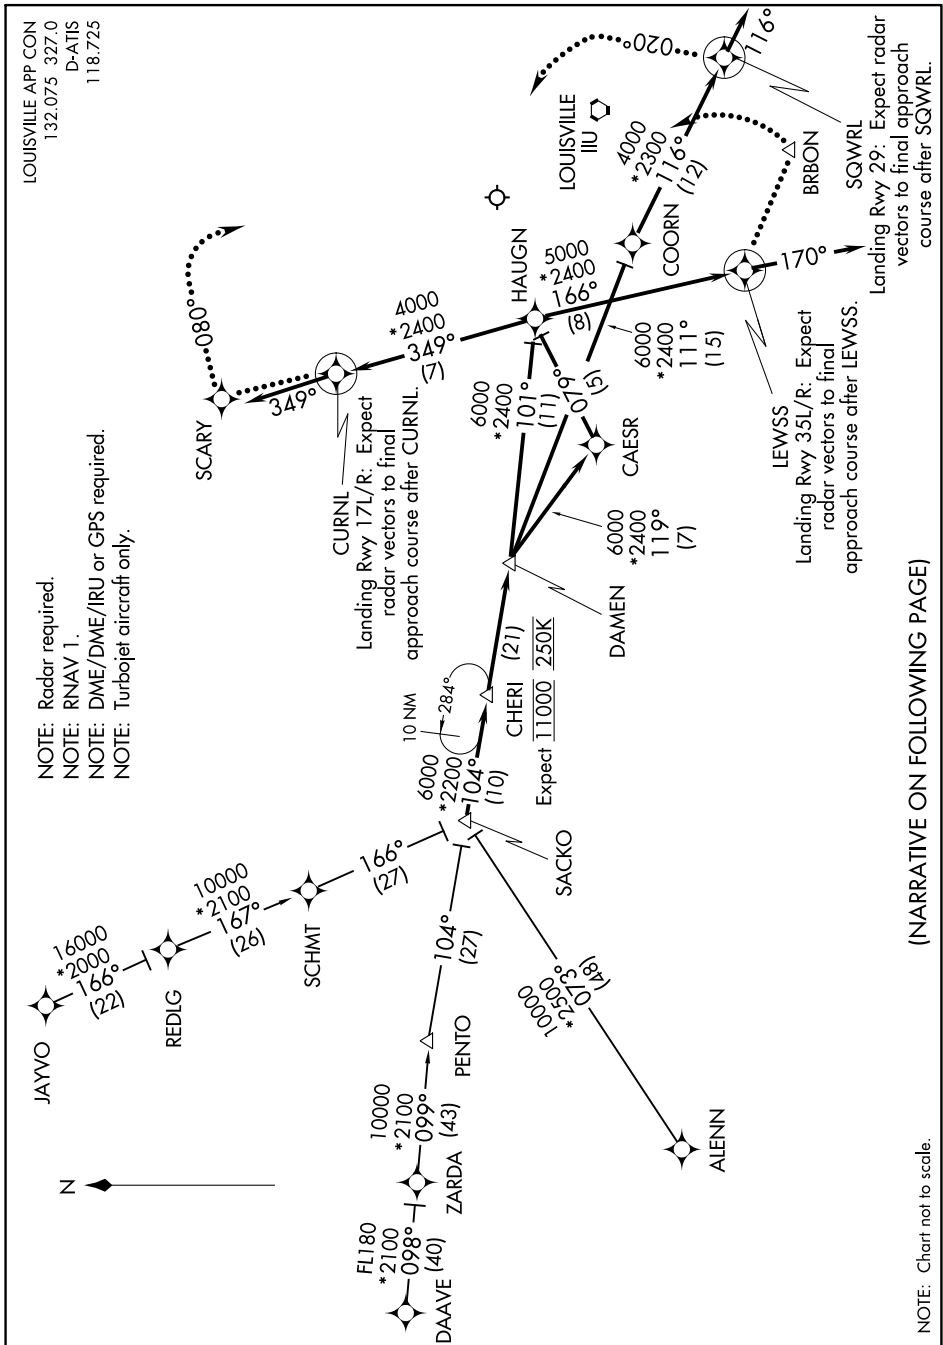

(SACKO.DAMEN5) 19227

AL-239 (FAA)

LOUISVILLE MUHAMMAD ALI INTL (SDF)
LOUISVILLE, KENTUCKY

DAMEN FIVE ARRIVAL (RNAV)

SE-1, 08 AUG 2024 to 05 SEP 2024

NOTE: Chart not to scale.

(NARRATIVE ON FOLLOWING PAGE)

SE-1, 08 AUG 2024 to 05 SEP 2024

DAMEN FIVE ARRIVAL (RNAV)

(SACKO.DAMEN5) 15AUG19

LOUISVILLE, KENTUCKY
LOUISVILLE MUHAMMAD ALI INTL (SDF)