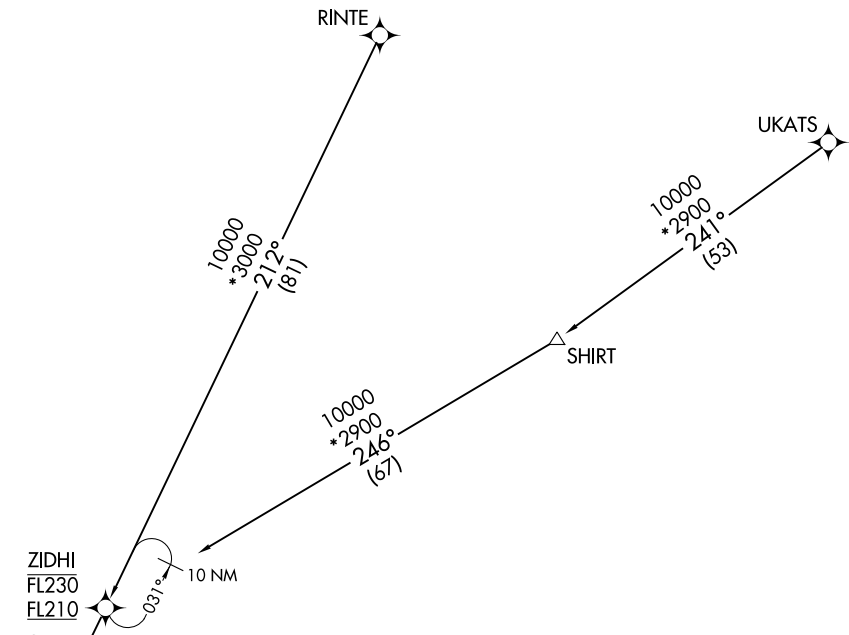

DLAMP EIGHT ARRIVAL (RNAV) Transition Routes

LOUISVILLE APP CON
132.075 327.0
D-ATIS
118.725

RNAV 1 - DME/DME/IRU or GPS.
RADAR required.

SE-1, 08 AUG 2024 to 05 SEP 2024

SE-1, 08 AUG 2024 to 05 SEP 2024

- NOTE: Jet aircraft only.
- NOTE: KSDf Landing North select Rwy 35R Transition. Expect runway assignment from Louisville APP CON prior to ANCHR.
- NOTE: KSDf Landing South select Rwy 17L Transition. Expect runway assignment from Louisville APP CON prior to ANCHR.

See following page for Arrival Routes.

RINTE TRANSITION (RINTE.DLAMP8);
UKATS TRANSITION (UKATS.DLAMP8);

NOTE: Chart not to scale.

(CONTINUED ON FOLLOWING PAGE)