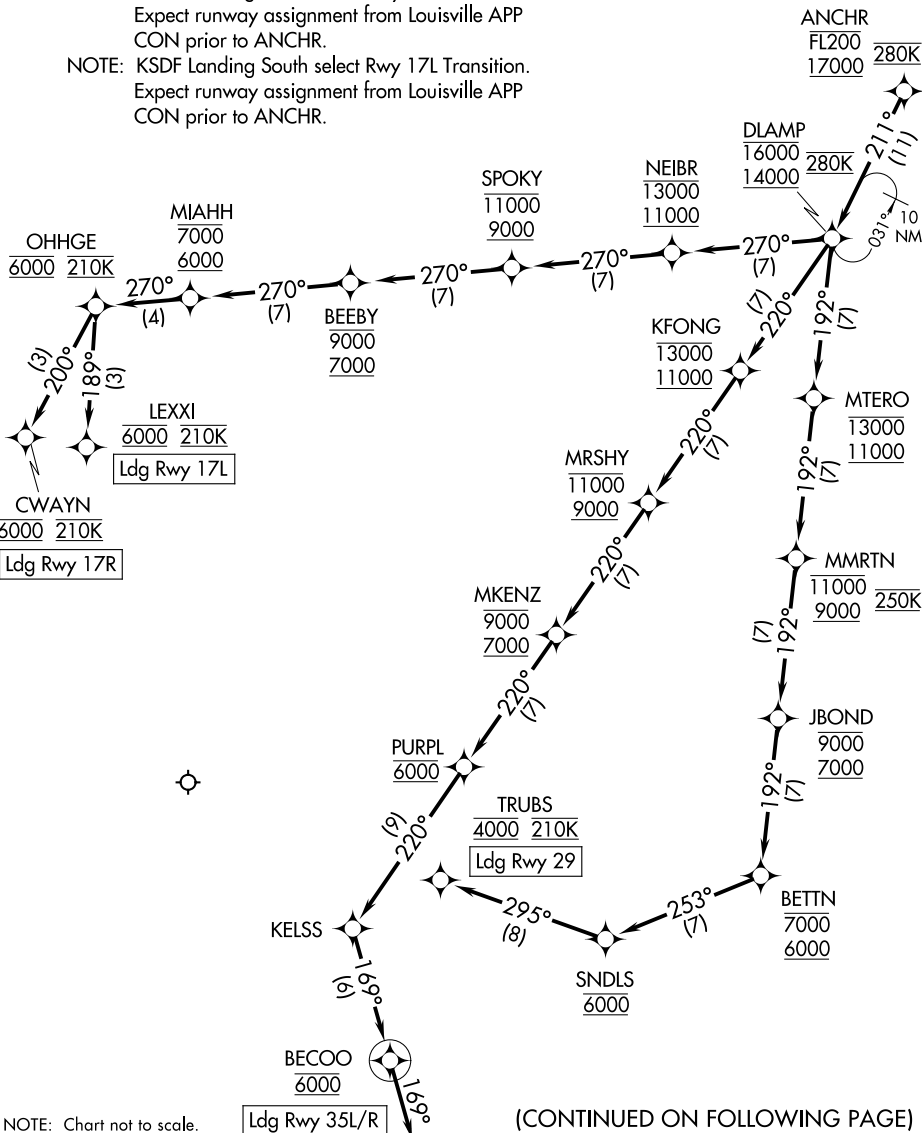

DLAMP EIGHT ARRIVAL (RNAV) Arrival Routes

LOUISVILLE APP CON
132.075 327.0
D-ATIS
118.725

RNAV 1 - DME/DME/IRU or GPS.

RADAR required.

NOTE: Jet aircraft only.

NOTE: KSDF Landing North select Rwy 35R Transition.

Expect runway assignment from Louisville APP
CON prior to ANCHR.

NOTE: KSDF Landing South select Rwy 17L Transition.

Expect runway assignment from Louisville APP
CON prior to ANCHR.

NOTE: Chart not to scale.

(CONTINUED ON FOLLOWING PAGE)

DLAMP EIGHT ARRIVAL (RNAV) Arrival Routes

SE-1, 08 AUG 2024 to 05 SEP 2024

SE-1, 08 AUG 2024 to 05 SEP 2024