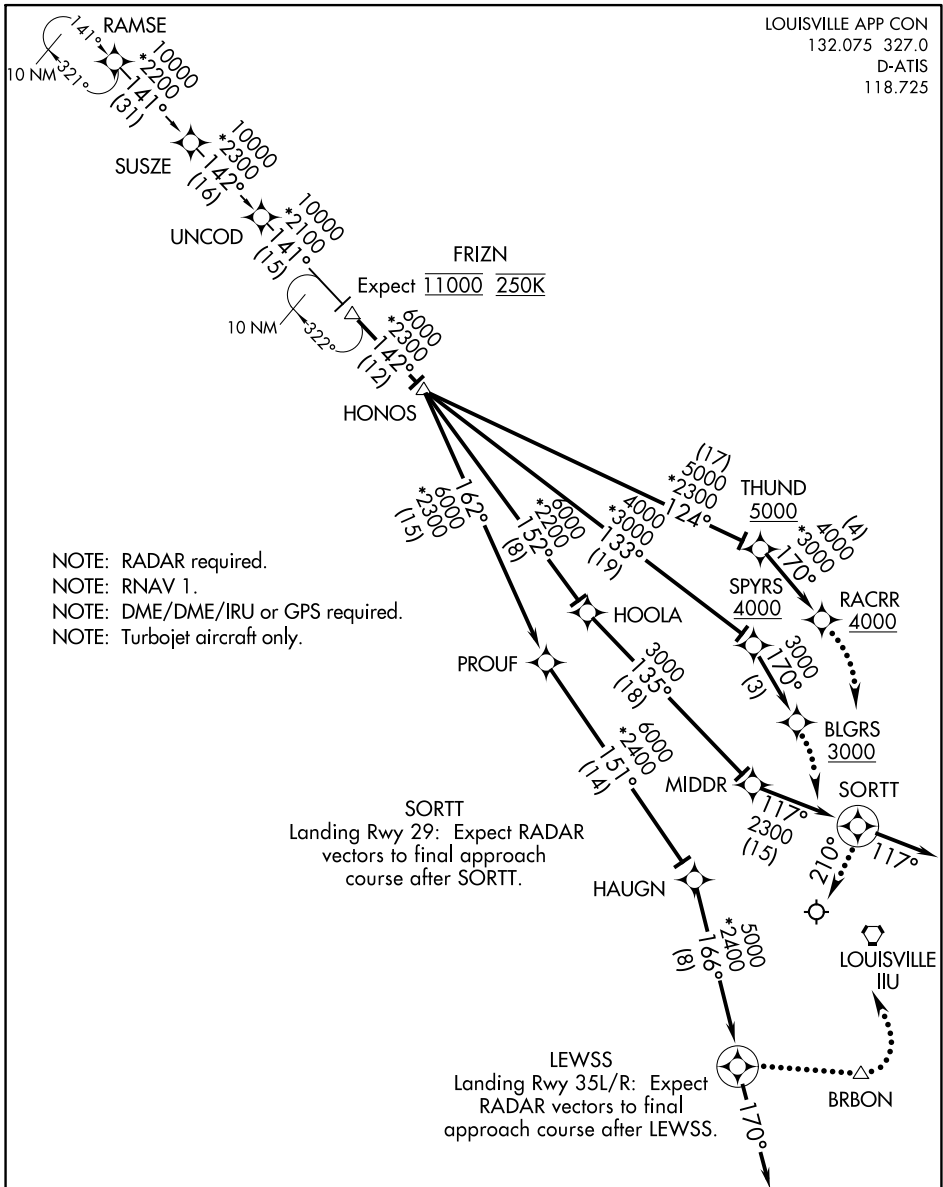

FRIZN FIVE ARRIVAL (RNAV)

LOUISVILLE APP CON
132.075 327.0
D-ATIS
118.725

NOTE: RADAR required.
 NOTE: RNAV 1.
 NOTE: DME/DME/IRU or GPS required.
 NOTE: Turbojet aircraft only.

SE-1, 08 AUG 2024 to 05 SEP 2024

SE-1, 08 AUG 2024 to 05 SEP 2024

(NARRATIVE ON FOLLOWING PAGE)

NOTE: Chart not to scale.

FRIZN FIVE ARRIVAL (RNAV)