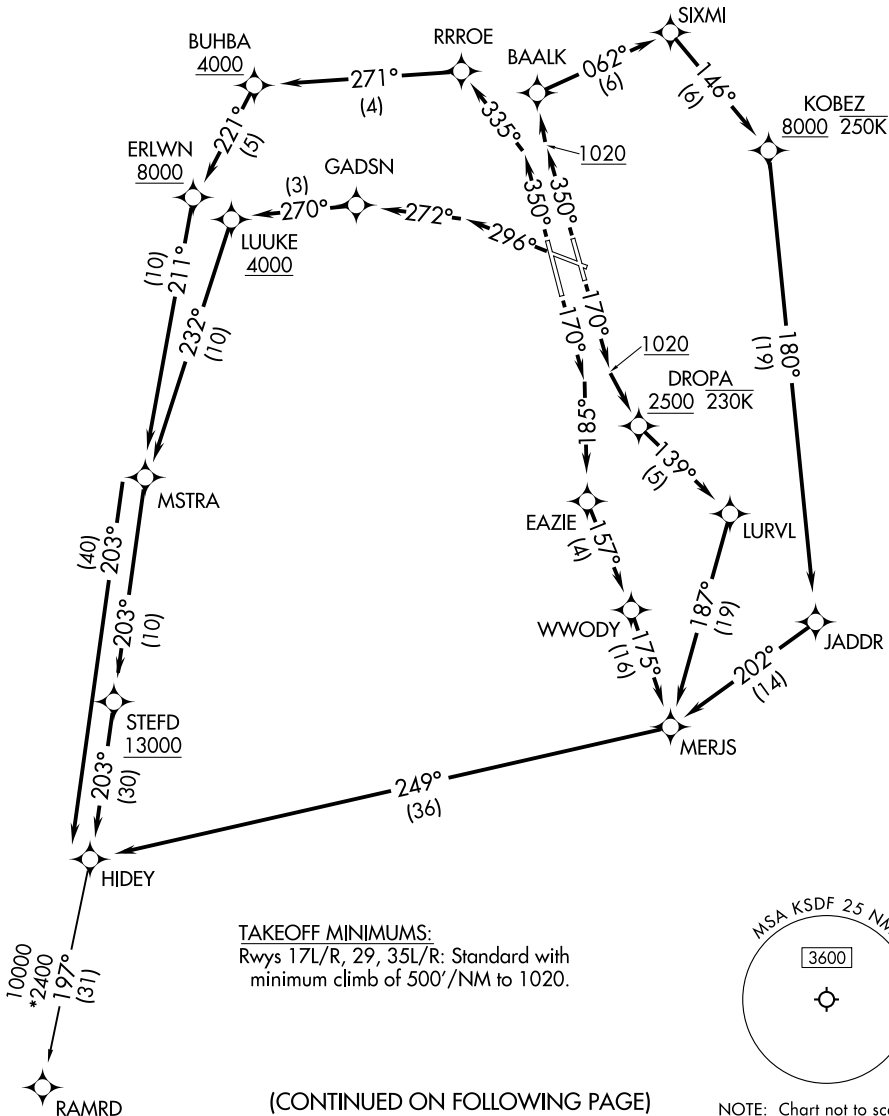

(HIDEY1.HIDEY) 24193

AL-239 (FAA)

LOUISVILLE MUHAMMAD ALI INTL (SDF)

HIDEY ONE DEPARTURE (RNAV)

LOUISVILLE, KENTUCKY

LOUISVILLE DEP CON
 132.075 327.0
 D-ATIS 118.725
 CLNC DEL
 126.1 275.8
 CPDLC
 GND CON
 121.7 348.6
 LOUISVILLE TOWER
 124.2 257.8

RNAV 1 - DME/DME/IRU or GPS.
 RADAR required for non-GPS equipped aircraft.

**TOP ALTITUDE:
 13000**

SE-1, 08 AUG 2024 to 05 SEP 2024

SE-1, 08 AUG 2024 to 05 SEP 2024

HIDEY ONE DEPARTURE (RNAV)

(HIDEY1.HIDEY) 11JUL24

LOUISVILLE, KENTUCKY
 LOUISVILLE MUHAMMAD ALI INTL (SDF)

(CONTINUED ON FOLLOWING PAGE)