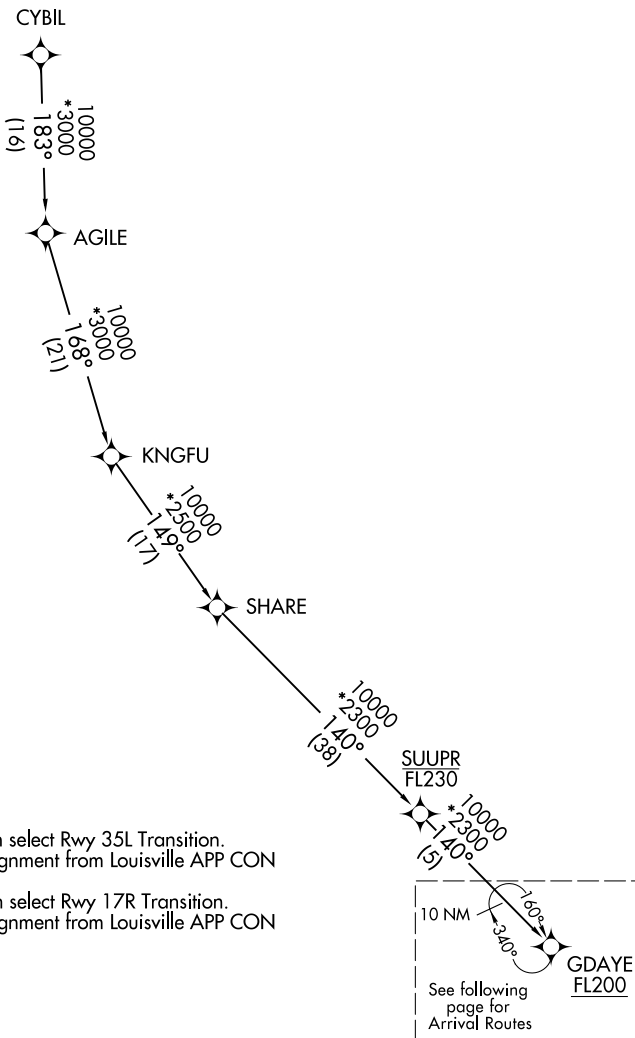

# JMONY ONE ARRIVAL (RNAV) Transition Routes

LOUISVILLE, KENTUCKY

LOUISVILLE APP CON  
 132.075 327.0  
 SDF D-ATIS  
 118.725  
 LOU ATIS  
 124.15

RNAV 1 - DME/DME/IRU or GPS.  
 RADAR required.

- NOTE: Jet aircraft only.
- NOTE: KSDf landing north select Rwy 35L Transition. Expect runway assignment from Louisville APP CON prior to LISZA.
- NOTE: KSDf landing south select Rwy 17R Transition. Expect runway assignment from Louisville APP CON prior to LISZA.

NOTE: Chart not to scale.

(CONTINUED ON FOLLOWING PAGE)

CYBIL TRANSITION (CYBIL.JMONY1)  
 SHARE TRANSITION (SHARE.JMONY1)

# JMONY ONE ARRIVAL (RNAV) Transition Routes

LOUISVILLE, KENTUCKY

SE-1, 08 AUG 2024 to 05 SEP 2024

SE-1, 08 AUG 2024 to 05 SEP 2024