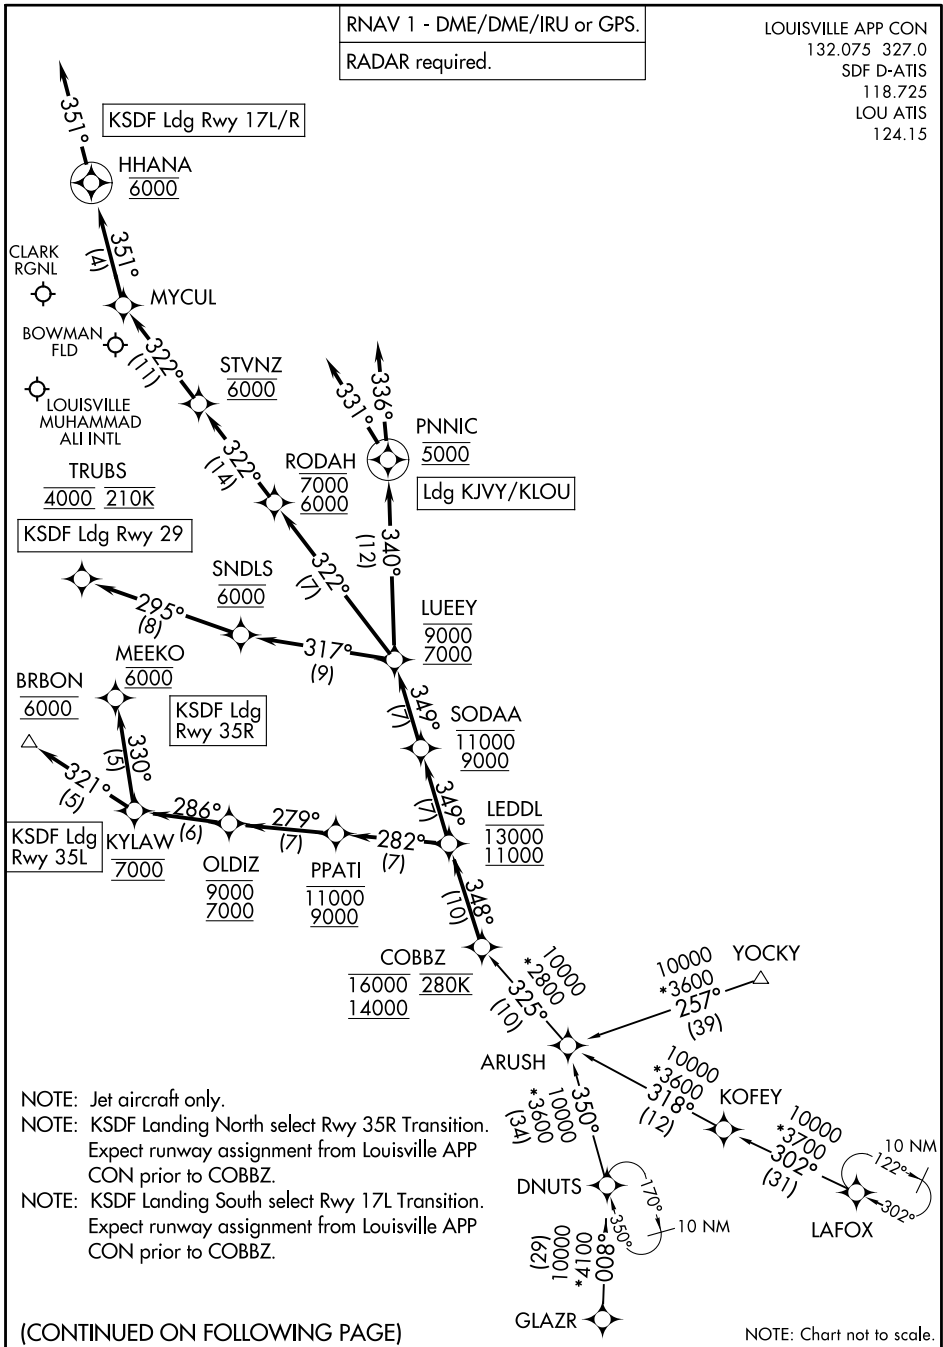

LEDDL ONE ARRIVAL (RNAV)

LOUISVILLE, KENTUCKY

RNAV 1 - DME/DME/IRU or GPS.

RADAR required.

LOUISVILLE APP CON
 132.075 327.0
 SDF D-ATIS
 118.725
 LOU ATIS
 124.15

SE-1, 08 AUG 2024 to 05 SEP 2024

SE-1, 08 AUG 2024 to 05 SEP 2024

(CONTINUED ON FOLLOWING PAGE)

LEDDL ONE ARRIVAL (RNAV)

LOUISVILLE, KENTUCKY