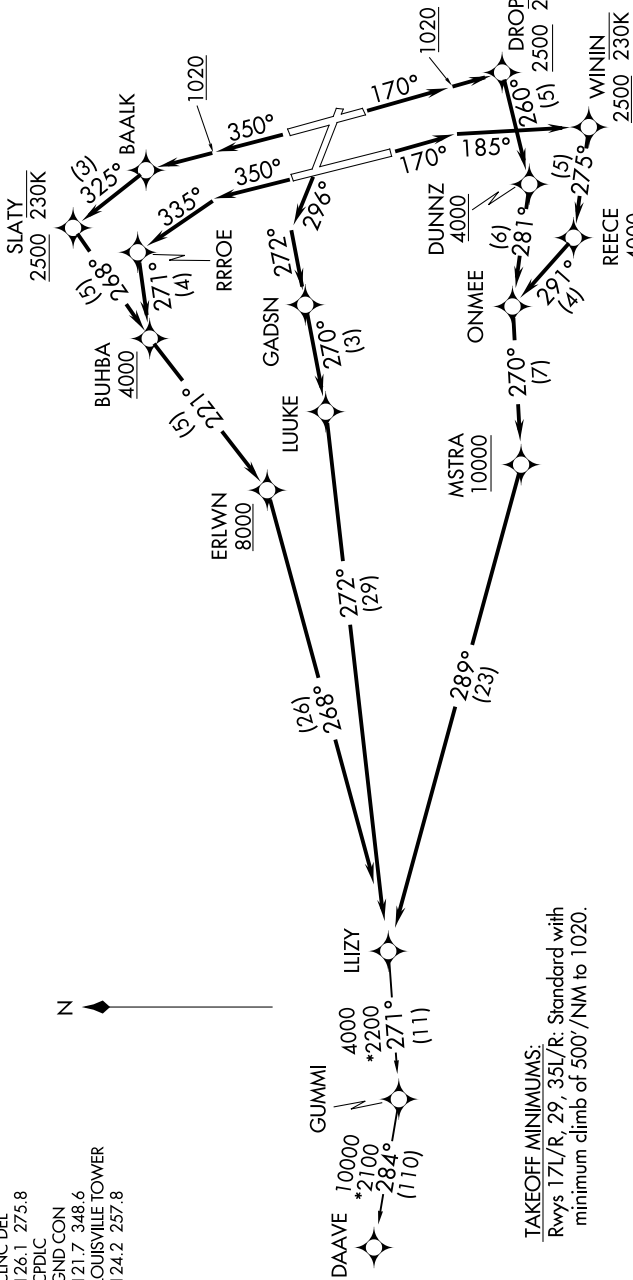

# LLIZY ONE DEPARTURE (RNAV)

LOUISVILLE, KENTUCKY

SE-1, 08 AUG 2024 to 05 SEP 2024

LOUISVILLE DEP CON  
 132.075 327.0  
 D-ATIS 118.725  
 CLNC DEL  
 126.1 275.8  
 CPDLC  
 GND CON  
 121.7 348.6  
 LOUISVILLE TOWER  
 124.2 257.8

RNAV 1 - DME/DME/IRU or GPS.  
 RADAR required for non-GPS equipped aircraft.

**TOP ALTITUDE:  
 13000**

**TAKEOFF MINIMUMS:**  
 Rwy 17L/R, 29, 35L/R: Standard with  
 minimum climb of 500'/NM to 1020.

NOTE: Chart not to scale.

(CONTINUED ON FOLLOWING PAGE)

SE-1, 08 AUG 2024 to 05 SEP 2024