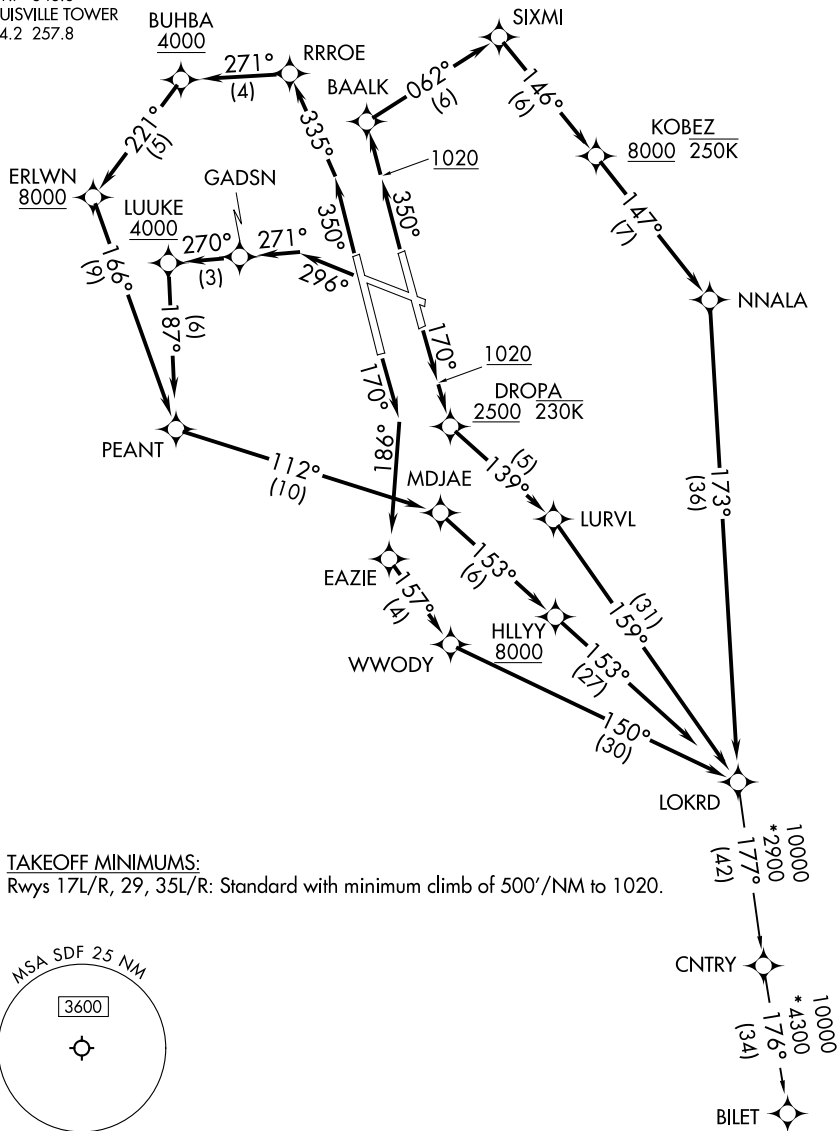

(LOKRD1.LOKRD) 24193

AL-239 (FAA)

LOUISVILLE MUHAMMAD ALI INTL (SDF)

# LOKRD ONE DEPARTURE (RNAV)

LOUISVILLE, KENTUCKY

LOUISVILLE DEP CON  
 132.075 327.0  
 D-ATIS 118.725  
 CLNC DEL  
 126.1 275.8  
 CPDLC  
 GND CON  
 121.7 348.6  
 LOUISVILLE TOWER  
 124.2 257.8

RNAV 1 - DME/DME/IRU or GPS.  
 RADAR required for non-GPS equipped aircraft.

**TOP ALTITUDE:  
 13000**

**TAKEOFF MINIMUMS:**

Rwys 17L/R, 29, 35L/R: Standard with minimum climb of 500'/NM to 1020.

(CONTINUED ON FOLLOWING PAGE)

NOTE: Chart not to scale.

# LOKRD ONE DEPARTURE (RNAV)

(LOKRD1.LOKRD) 11JUL24

LOUISVILLE, KENTUCKY

LOUISVILLE MUHAMMAD ALI INTL (SDF)

SE-1, 08 AUG 2024 to 05 SEP 2024

SE-1, 08 AUG 2024 to 05 SEP 2024