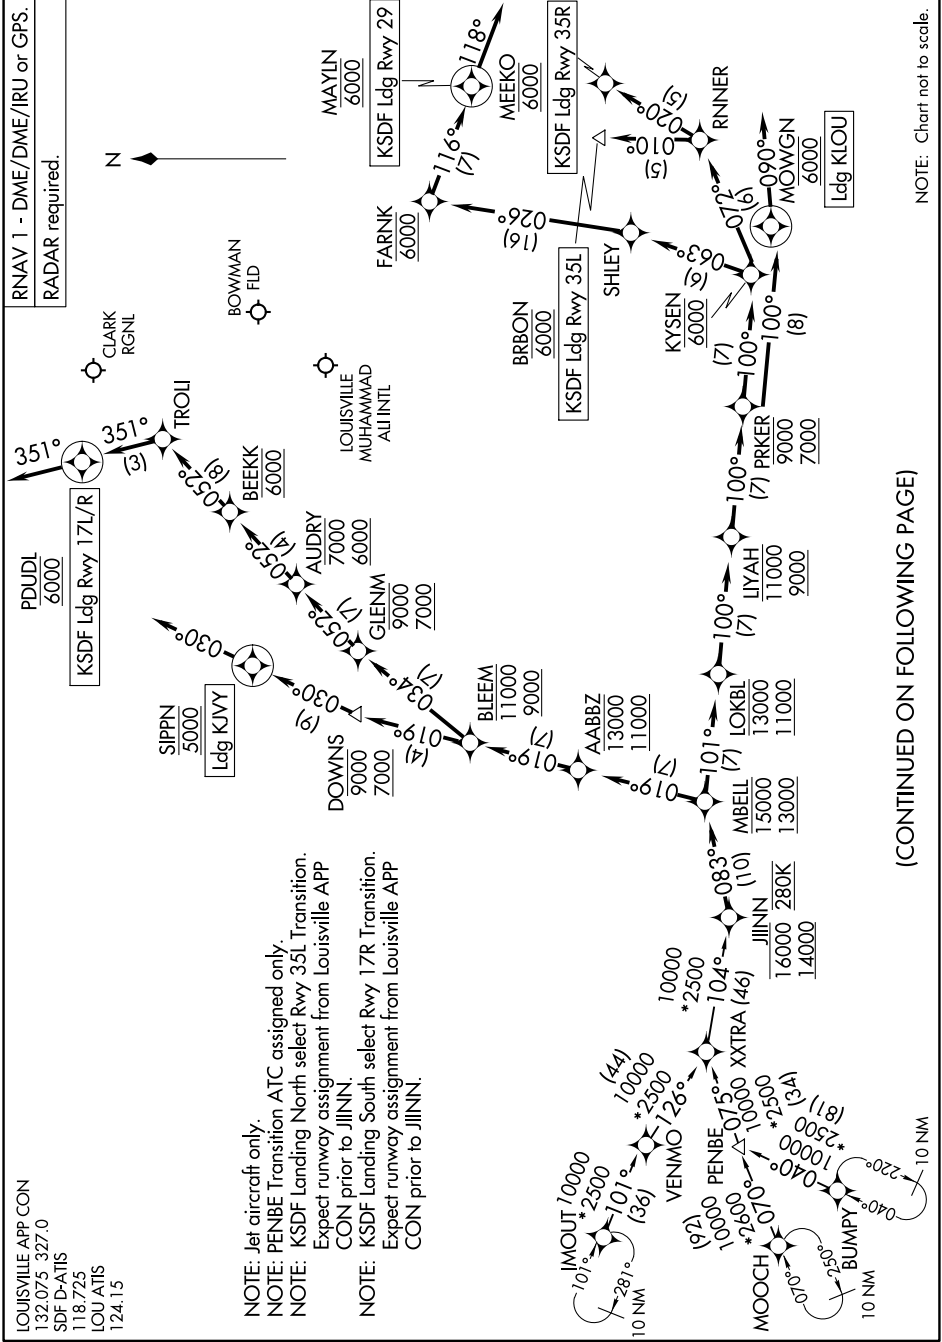

MBELL FIVE ARRIVAL (RNAV)

LOUISVILLE, KENTUCKY

SE-1, 08 AUG 2024 to 05 SEP 2024

NOTE: Chart not to scale.

(CONTINUED ON FOLLOWING PAGE)

SE-1, 08 AUG 2024 to 05 SEP 2024

MBELL FIVE ARRIVAL (RNAV)

LOUISVILLE, KENTUCKY