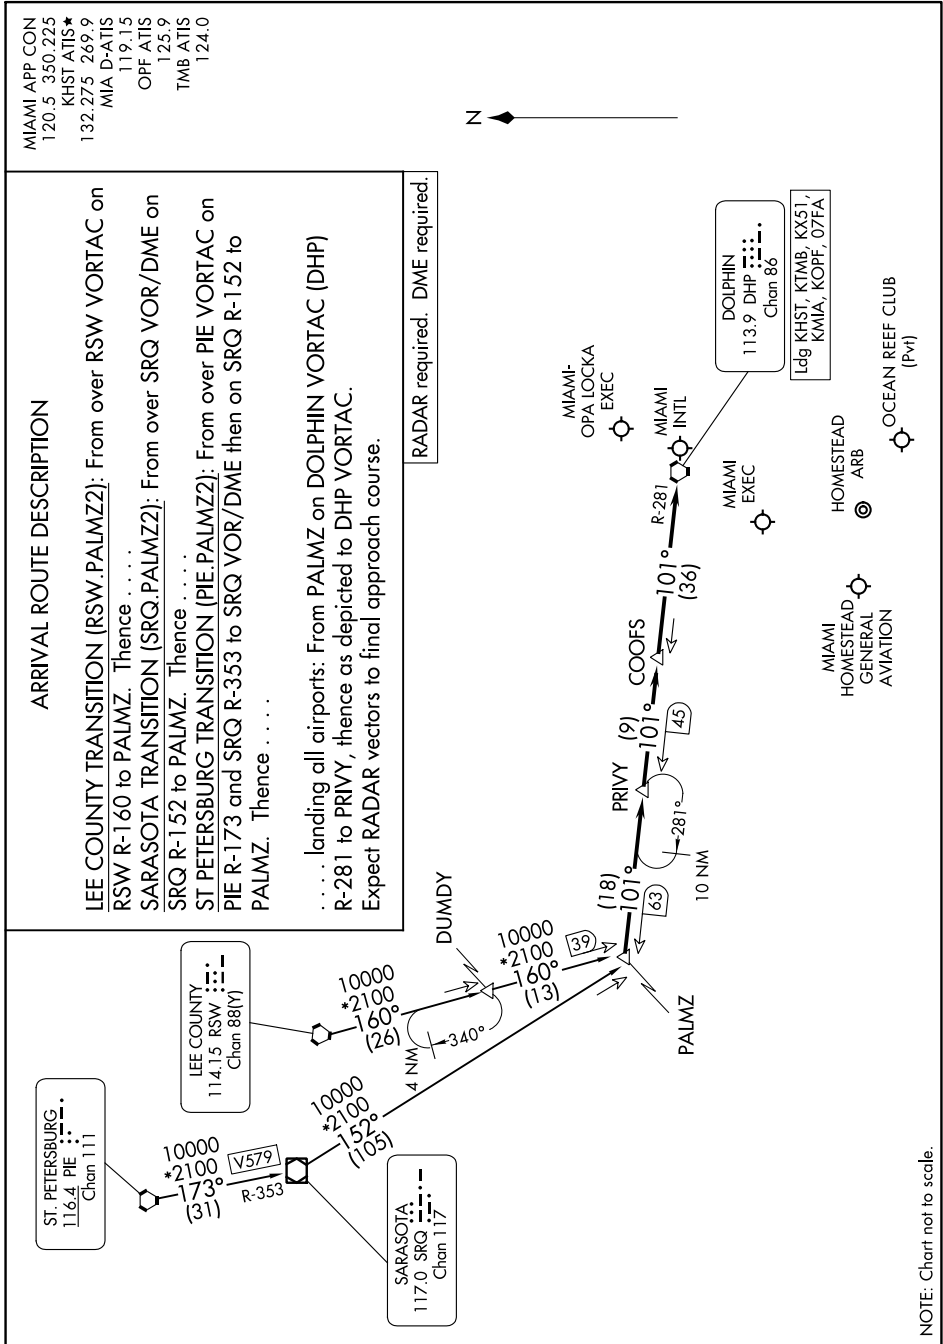

# PALMZ TWO ARRIVAL

MIAMI, FLORIDA

SE-3, 08 AUG 2024 to 05 SEP 2024

# PALMZ TWO ARRIVAL

(PALMZ.PALMZ2) 02DEC21

MIAMI, FLORIDA

NOTE: Chart not to scale.

SE-3, 08 AUG 2024 to 05 SEP 2024