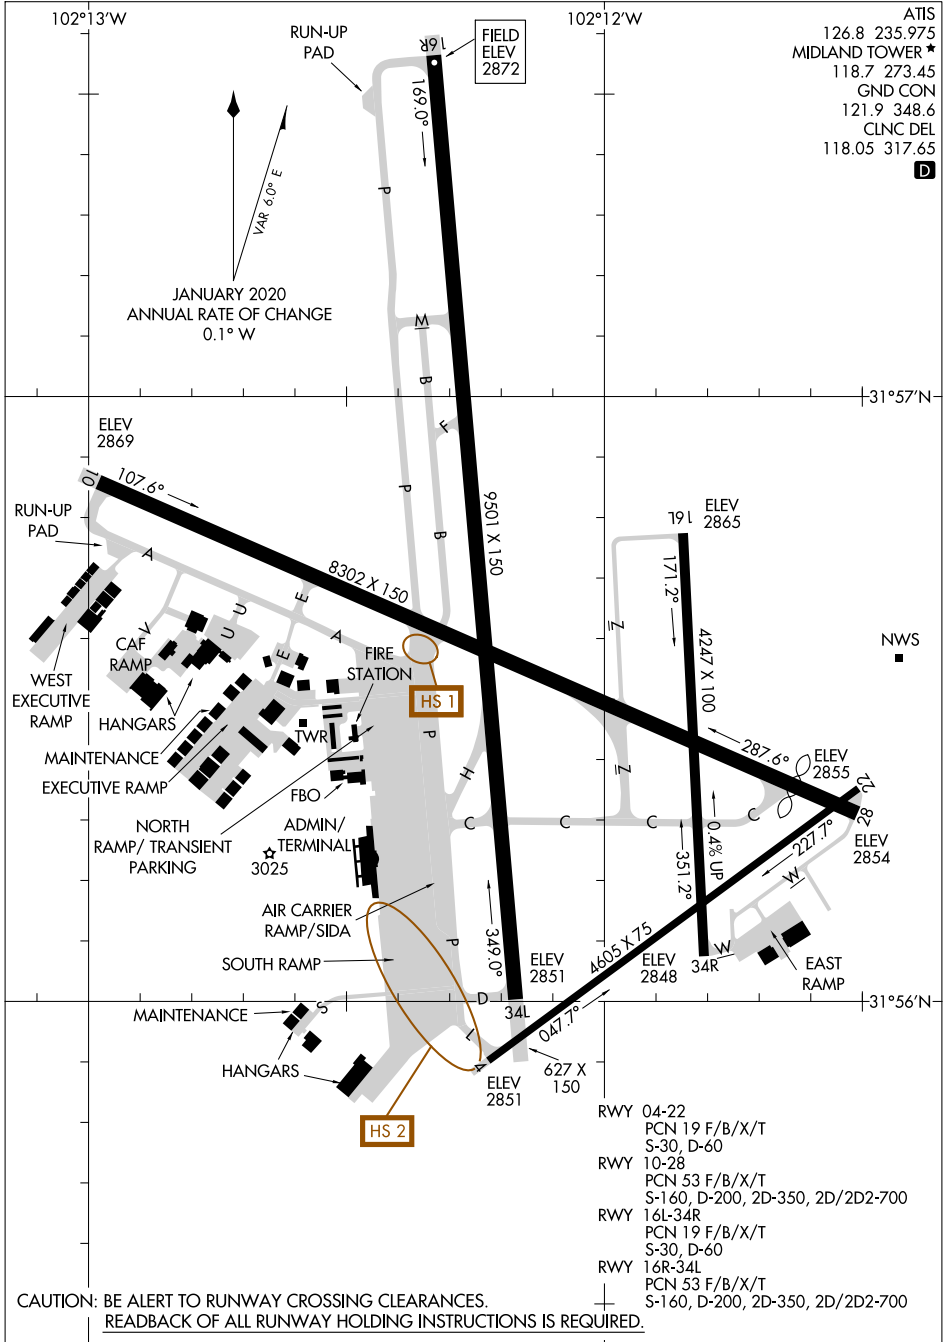

AIRPORT DIAGRAM

MIDLAND INTL AIR AND SPACE PORT (M.A.F.)

AL-258 (FAA)

MIDLAND, TEXAS

ATIS 126.8 235.975
 MIDLAND TOWER* 118.7 273.45
 GND CON 121.9 348.6
 CLNC DEL 118.05 317.65
D

SC-3, 08 AUG 2024 to 05 SEP 2024

SC-3, 08 AUG 2024 to 05 SEP 2024

AIRPORT DIAGRAM

MIDLAND INTL AIR AND SPACE PORT (M.A.F.)

MIDLAND, TEXAS