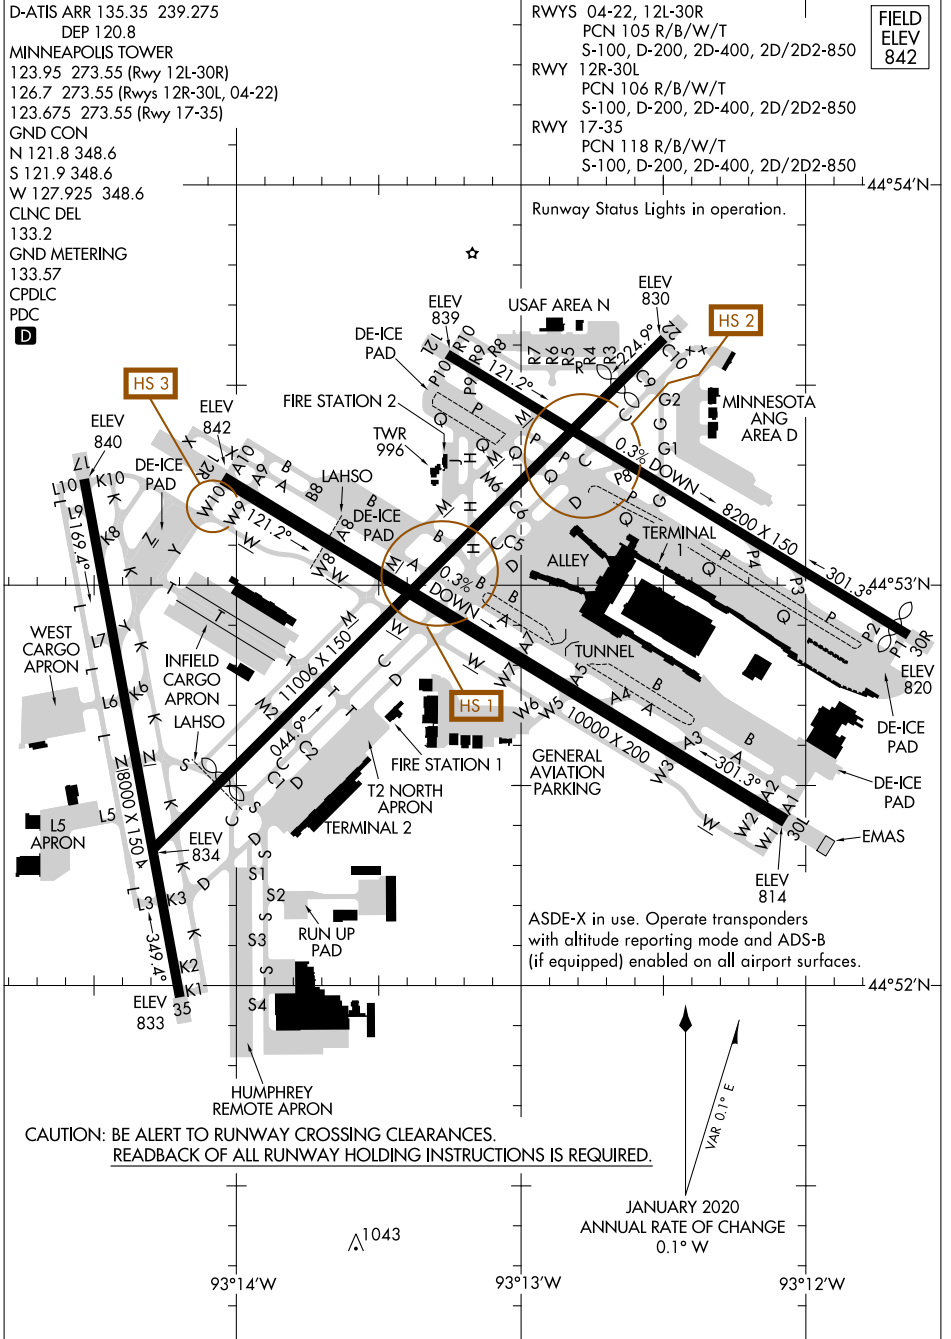

22027

AIRPORT DIAGRAM

MINNEAPOLIS-ST PAUL INTL/WOLD-CHAMBERLAIN (MSP)

AL-264 (FAA)

MINNEAPOLIS, MINNESOTA

AIRPORT DIAGRAM

22027

MINNEAPOLIS-ST PAUL INTL/WOLD-CHAMBERLAIN (MSP)

MINNEAPOLIS, MINNESOTA