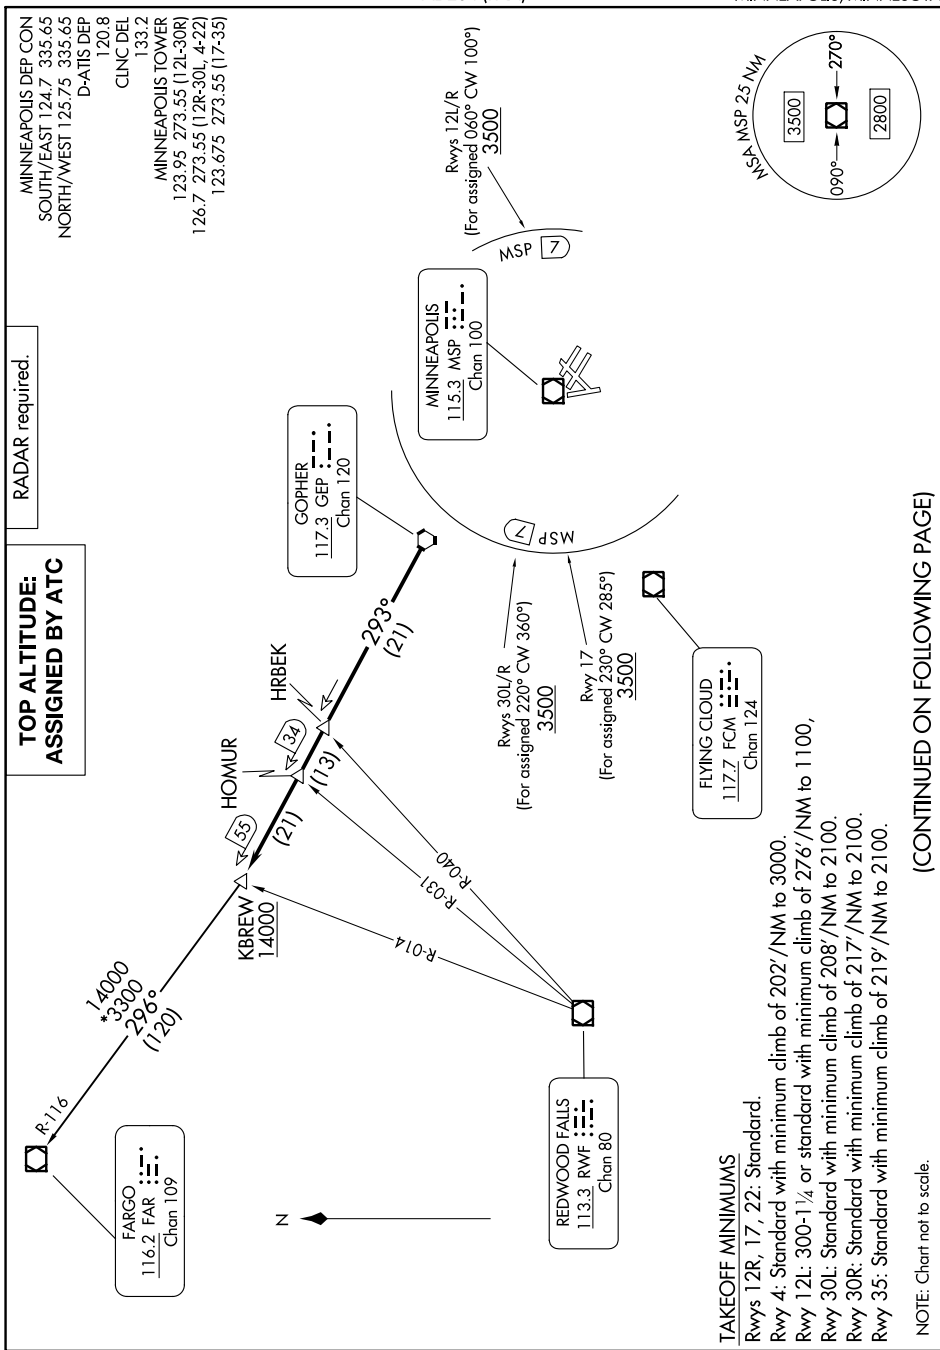

(KBREW2.KBREW) 24137
KBREW TWO DEPARTURE

MINNEAPOLIS-ST PAUL INTL/WOLD-CHAMBERLAIN (MSP)
 AL-264 (FAA) MINNEAPOLIS, MINNESOTA

NC-1, 08 AUG 2024 to 05 SEP 2024

(KBREW2.KBREW) 16MAY24
KBREW TWO DEPARTURE

MINNEAPOLIS, MINNESOTA
 MINNEAPOLIS-ST PAUL INTL/WOLD-CHAMBERLAIN (MSP)

(CONTINUED ON FOLLOWING PAGE)

NC-1, 08 AUG 2024 to 05 SEP 2024