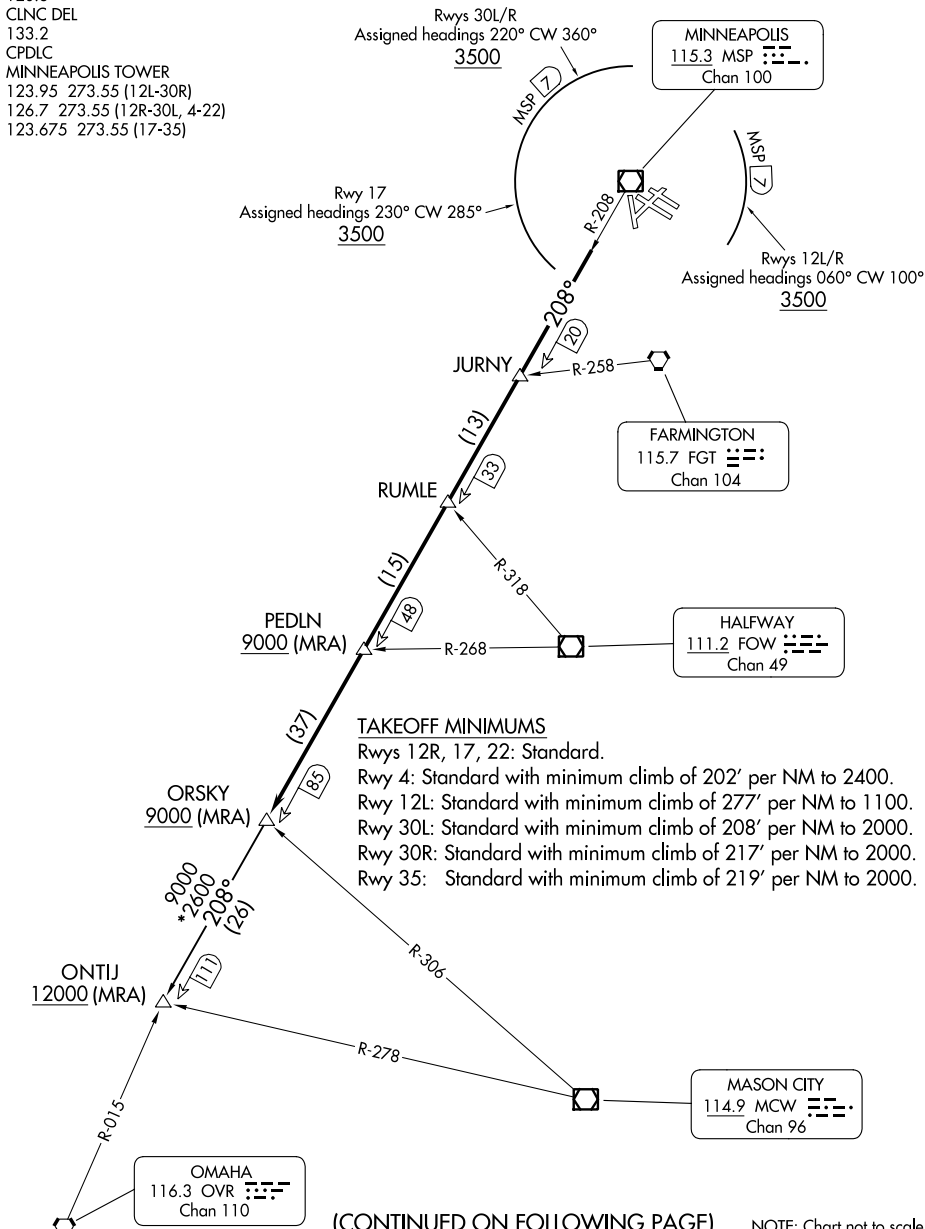

(ORSKY3.ORSKY) 23334  
**ORSKY THREE DEPARTURE**

MINNEAPOLIS-ST PAUL INTL/WOLD-CHAMBERLAIN (MSP)  
 AL-264 (FAA) MINNEAPOLIS, MINNESOTA

MINNEAPOLIS DEP CON  
 SOUTH/EAST 124.7 284.7  
 NORTH/WEST 125.75 284.7  
 D-ATIS DEP  
 120.8  
 CLNC DEL  
 133.2  
 CPDLC  
 MINNEAPOLIS TOWER  
 123.95 273.55 (12L-30R)  
 126.7 273.55 (12R-30L, 4-22)  
 123.675 273.55 (17-35)

RADAR required.

**TOP ALTITUDE:  
 ASSIGNED BY ATC**

NC-1, 08 AUG 2024 to 05 SEP 2024

NC-1, 08 AUG 2024 to 05 SEP 2024

(CONTINUED ON FOLLOWING PAGE)

NOTE: Chart not to scale.

(ORSKY3.ORSKY) 08SEP22  
**ORSKY THREE DEPARTURE**

MINNEAPOLIS, MINNESOTA  
 MINNEAPOLIS-ST PAUL INTL/WOLD-CHAMBERLAIN (MSP)