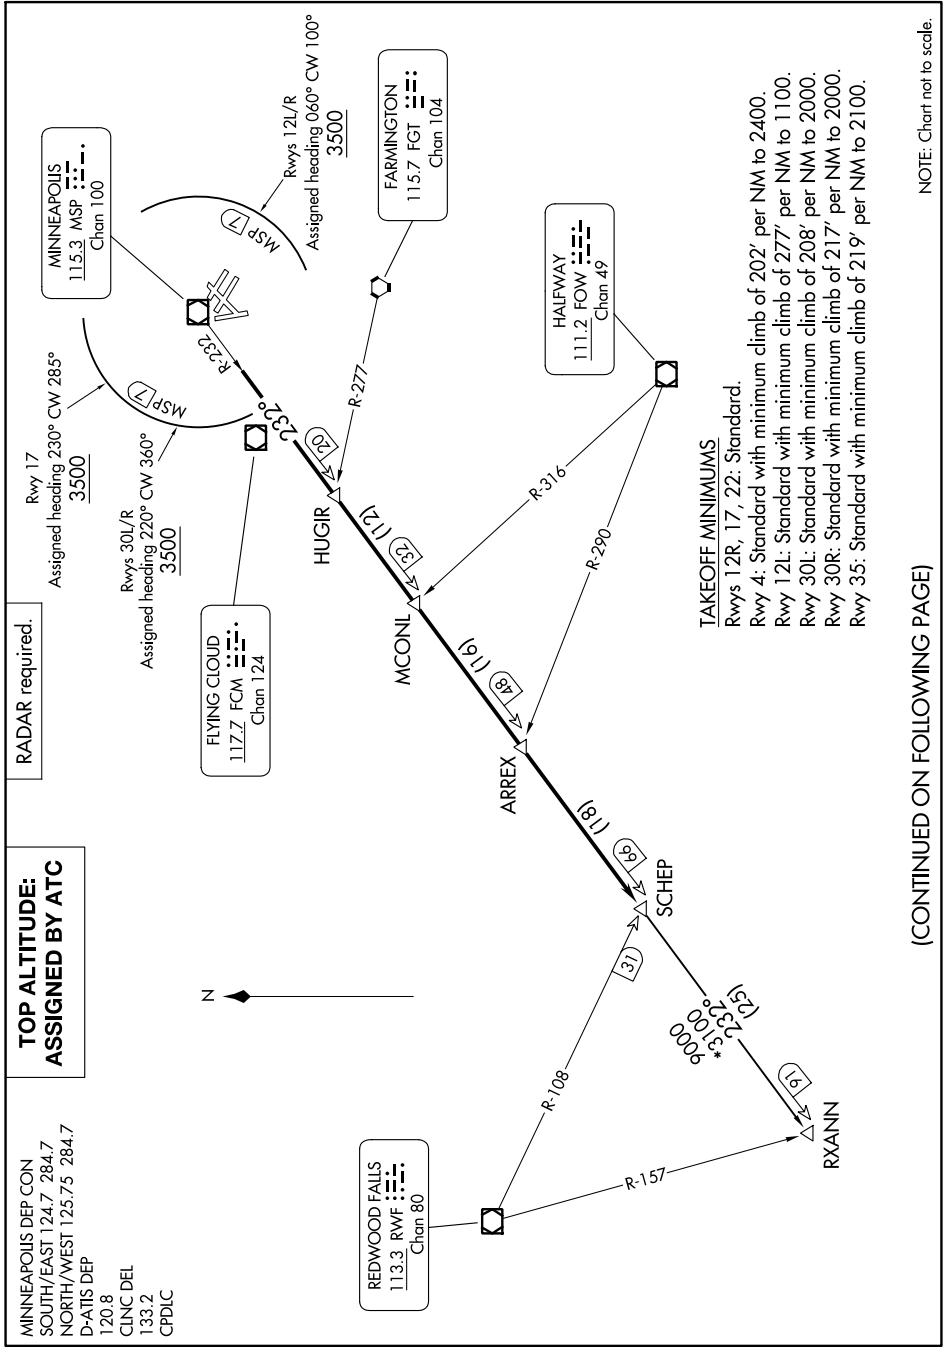

SCHEP ONE DEPARTURE

NC-1, 08 AUG 2024 to 05 SEP 2024

SCHEP ONE DEPARTURE

(CONTINUED ON FOLLOWING PAGE)

NOTE: Chart not to scale.

NC-1, 08 AUG 2024 to 05 SEP 2024