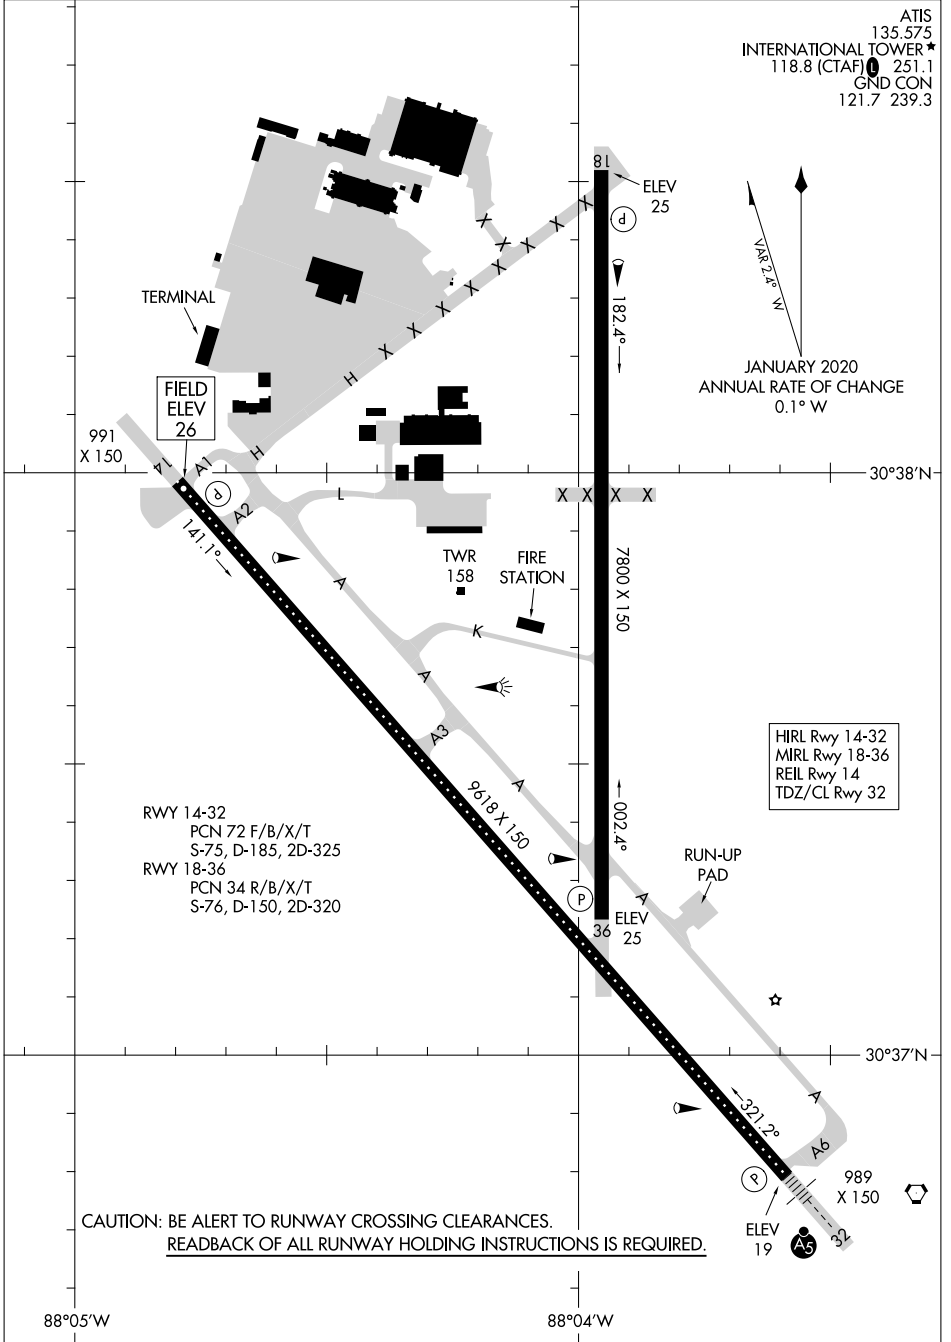

24193

AIRPORT DIAGRAM

AL-268 (FAA)

MOBILE INTL (BFM)
MOBILE, ALABAMA

ATIS 135.575
INTERNATIONAL TOWER* 118.8 (CTAF) 251.1
GND CON 121.7 239.3

SE-4, 08 AUG 2024 to 05 SEP 2024

SE-4, 08 AUG 2024 to 05 SEP 2024

CAUTION: BE ALERT TO RUNWAY CROSSING CLEARANCES.
READBACK OF ALL RUNWAY HOLDING INSTRUCTIONS IS REQUIRED.

AIRPORT DIAGRAM

24193

MOBILE, ALABAMA
MOBILE INTL (BFM)