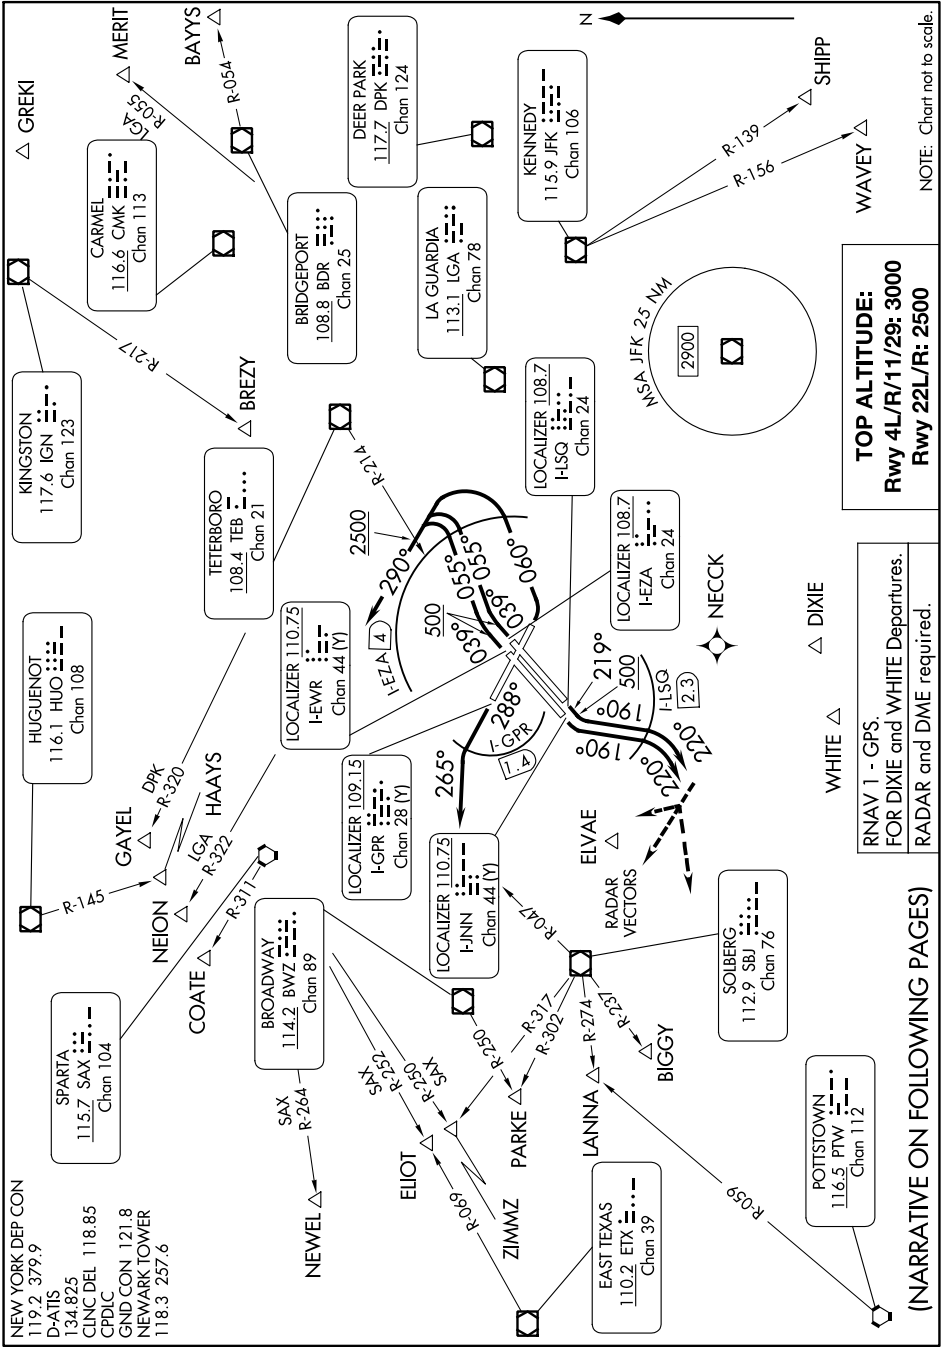

NEWARK FIVE DEPARTURE

AL-285 (FAA)

NEWARK LIBERTY INTL (EWR)
NEWARK, NEW JERSEY

NE-2, 08 AUG 2024 to 05 SEP 2024

NEW YORK DEP CON
119.2 379.9
D-ATIS
134.825
CINC DEL 118.85
CPDLC
GND CON 121.8
NEWARK TOWER
118.3 257.6

TOP ALTITUDE:
Rwy 4L/R/11/29: 3000
Rwy 22L/R: 2500

RNAV 1 - GPS,
FOR DIXIE and WHITE Departures.
RADAR and DME required.

(NARRATIVE ON FOLLOWING PAGES)

NOTE: Chart not to scale.

NE-2, 08 AUG 2024 to 05 SEP 2024