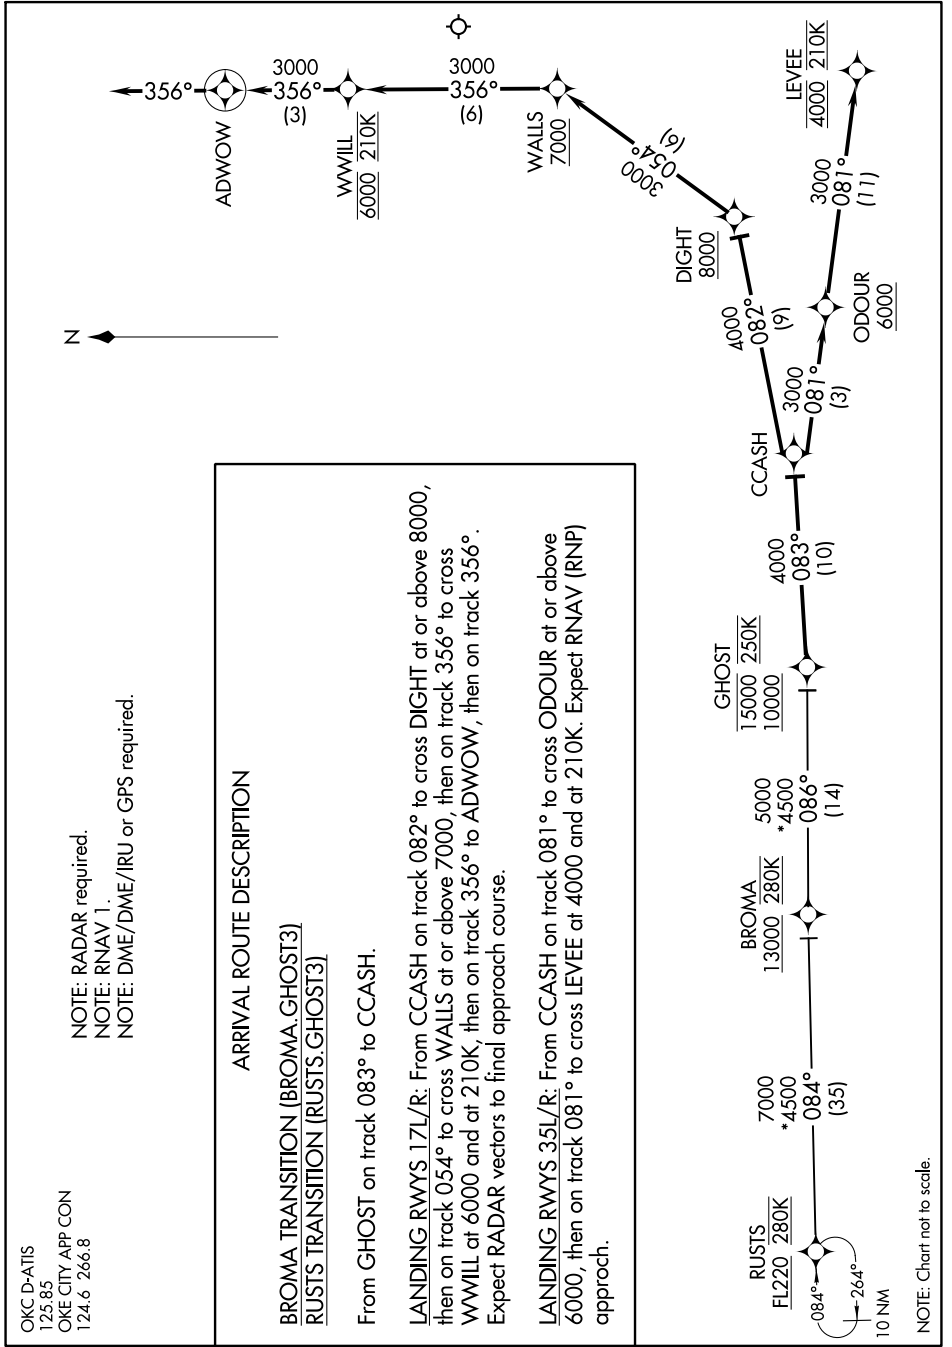

GHOST THREE ARRIVAL (RNAV)

SC-1, 08 AUG 2024 to 05 SEP 2024

OKC-D-ATIS
125.85
OKC CITY APP CON
124.6 266.8

NOTE: RADAR required.
NOTE: RNAV 1.
NOTE: DME/DME/IRU or GPS required.

ARRIVAL ROUTE DESCRIPTION

BROMA TRANSITION (BROMA.GHOST3)
RUSTS TRANSITION (RUSTS.GHOST3)

From GHOST on track 083° to CCASH.

LANDING RWYS 17L/R: From CCASH on track 082° to cross DIGHT at or above 8000, then on track 054° to cross WALLS at or above 7000, then on track 356° to cross WWILL at 6000 and at 210K, then on track 356° to ADWOW, then on track 356°. Expect RADAR vectors to final approach course.

LANDING RWYS 35L/R: From CCASH on track 081° to cross ODOUR at or above 6000, then on track 081° to cross LEVEE at 4000 and at 210K. Expect RNAV (RNP) approach.

OKLAHOMA CITY, OKLAHOMA
WILL ROGERS WORLD (OKC)

NOTE: Chart not to scale.

SC-1, 08 AUG 2024 to 05 SEP 2024