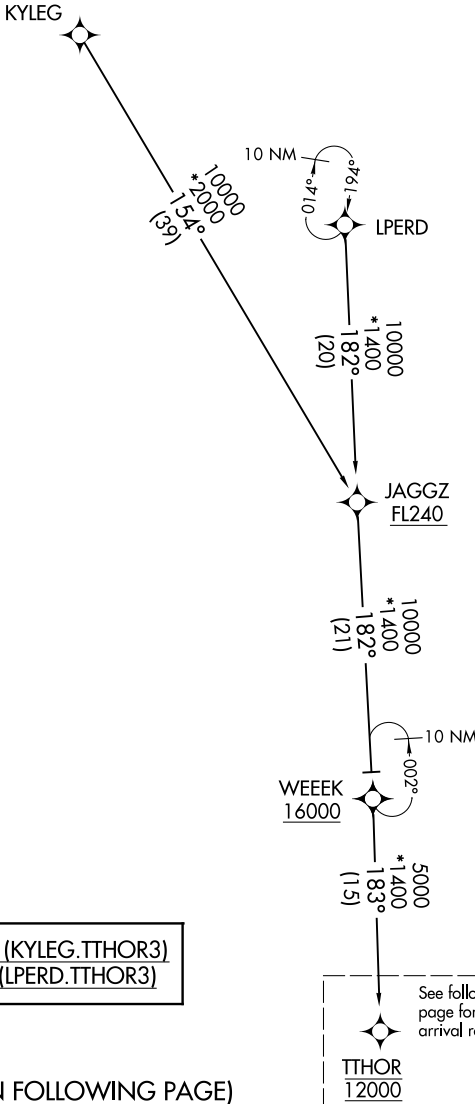

TTHOR THREE ARRIVAL (RNAV) Transition Routes

ORLANDO, FLORIDA

ORLANDO APP CON
 119.775 351.9
 DAYTONA APP CON
 118.85 353.825
 DAB ATIS
 132.875
 EVB ATIS
 124.625
 LEE ATIS
 134.325
 ORL ATIS
 127.25
 OMN ATIS
 118.475
 SFB ATIS
 125.975

RNAV 1 - DME/DME/IRU or GPS.
 RADAR required.

NOTE: Jet and turboprop aircraft only.

KYLEG TRANSITION (KYLEG.TTHOR3)
 LPERD TRANSITION (LPERD.TTHOR3)

(CONTINUED ON FOLLOWING PAGE)

See following page for arrival routes.
 TTHOR 12000

NOTE: Chart not to scale.

SE-3, 08 AUG 2024 to 05 SEP 2024

SE-3, 08 AUG 2024 to 05 SEP 2024