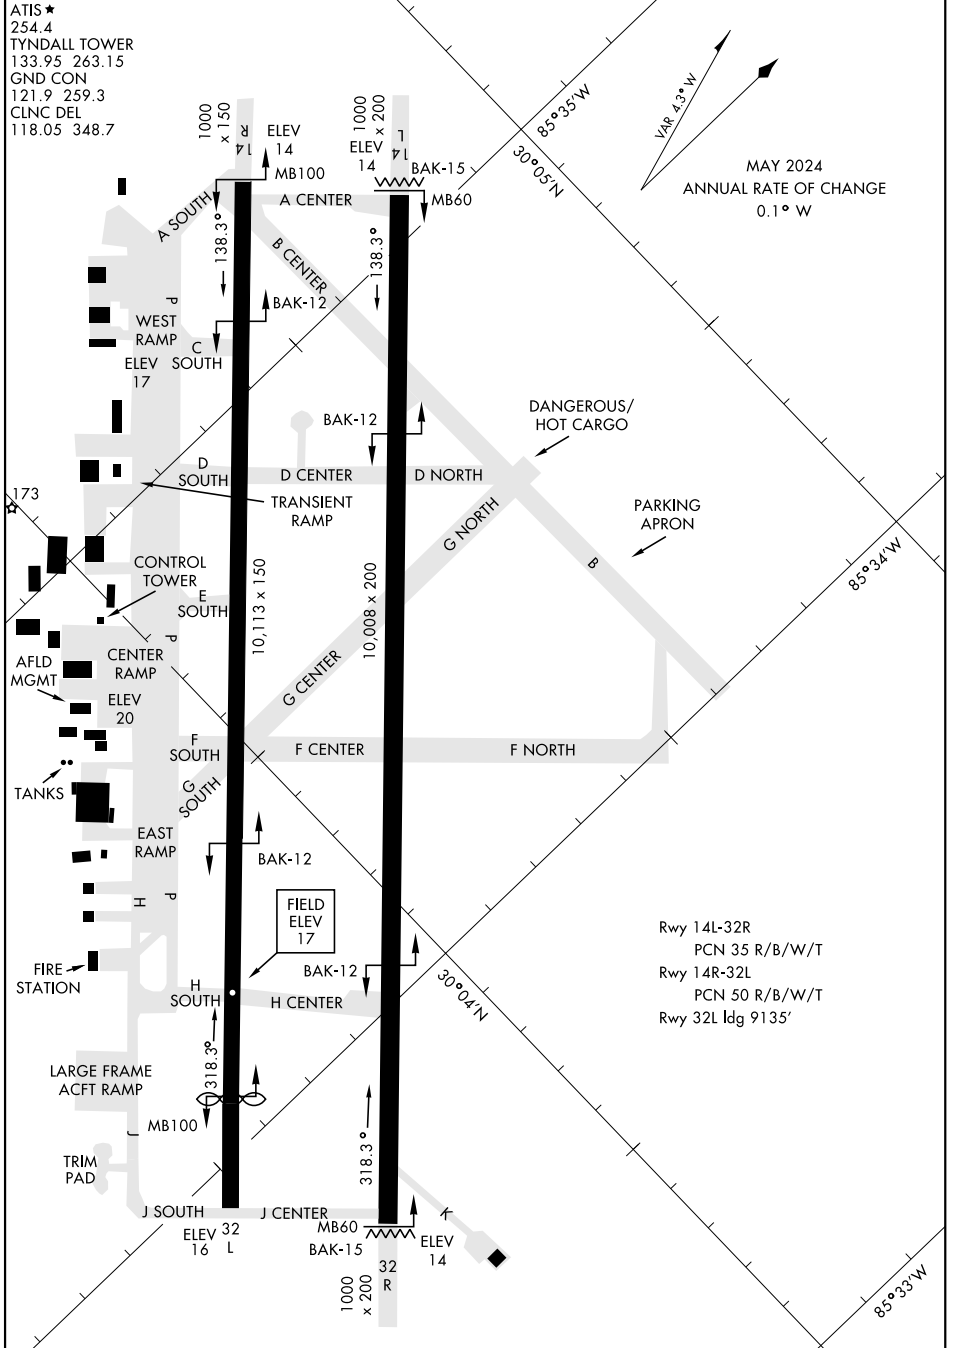

AIRPORT DIAGRAM

[USAF]

TYNDALL AFB (KPAM)

PANAMA CITY, FLORIDA

ATIS ★
 254.4
 TYNDALL TOWER
 133.95 263.15
 GND CON
 121.9 259.3
 CLNC DEL
 118.05 348.7

MAY 2024
 ANNUAL RATE OF CHANGE
 0.1° W

SE-3, 08 AUG 2024 to 05 SEP 2024

SE-3, 08 AUG 2024 to 05 SEP 2024

AIRPORT DIAGRAM

PANAMA CITY, FLORIDA

TYNDALL AFB (KPAM)