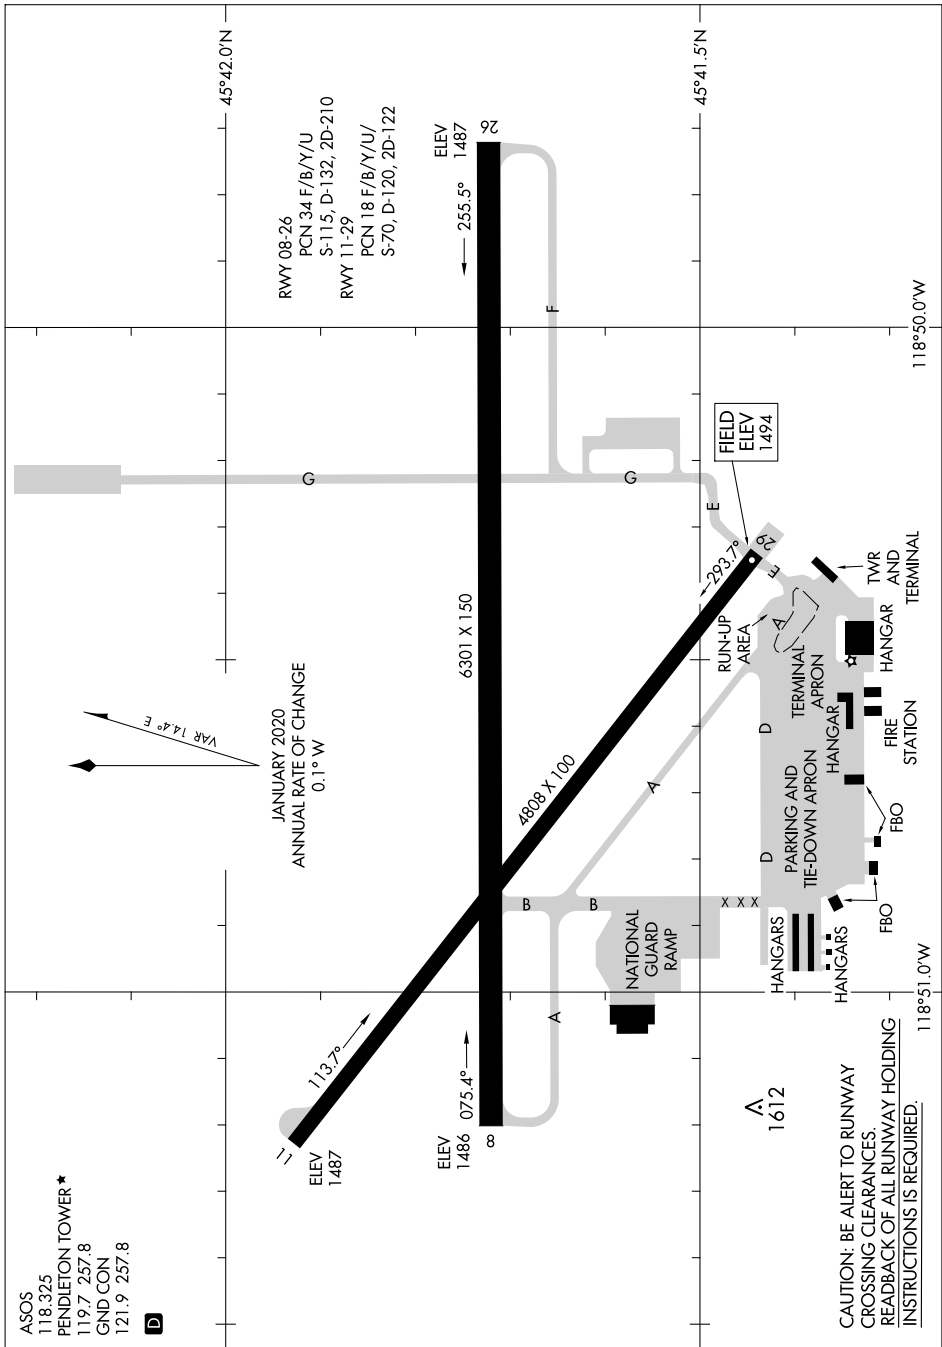

# AIRPORT DIAGRAM

EASTERN OREGON RGNL AT PENDLETON (PDT)  
AL-316 (FAA)

PENDLETON, OREGON

NW-1, 08 AUG 2024 to 05 SEP 2024

NW-1, 08 AUG 2024 to 05 SEP 2024

# AIRPORT DIAGRAM

PENDLETON, OREGON  
EASTERN OREGON RGNL AT PENDLETON (PDT)