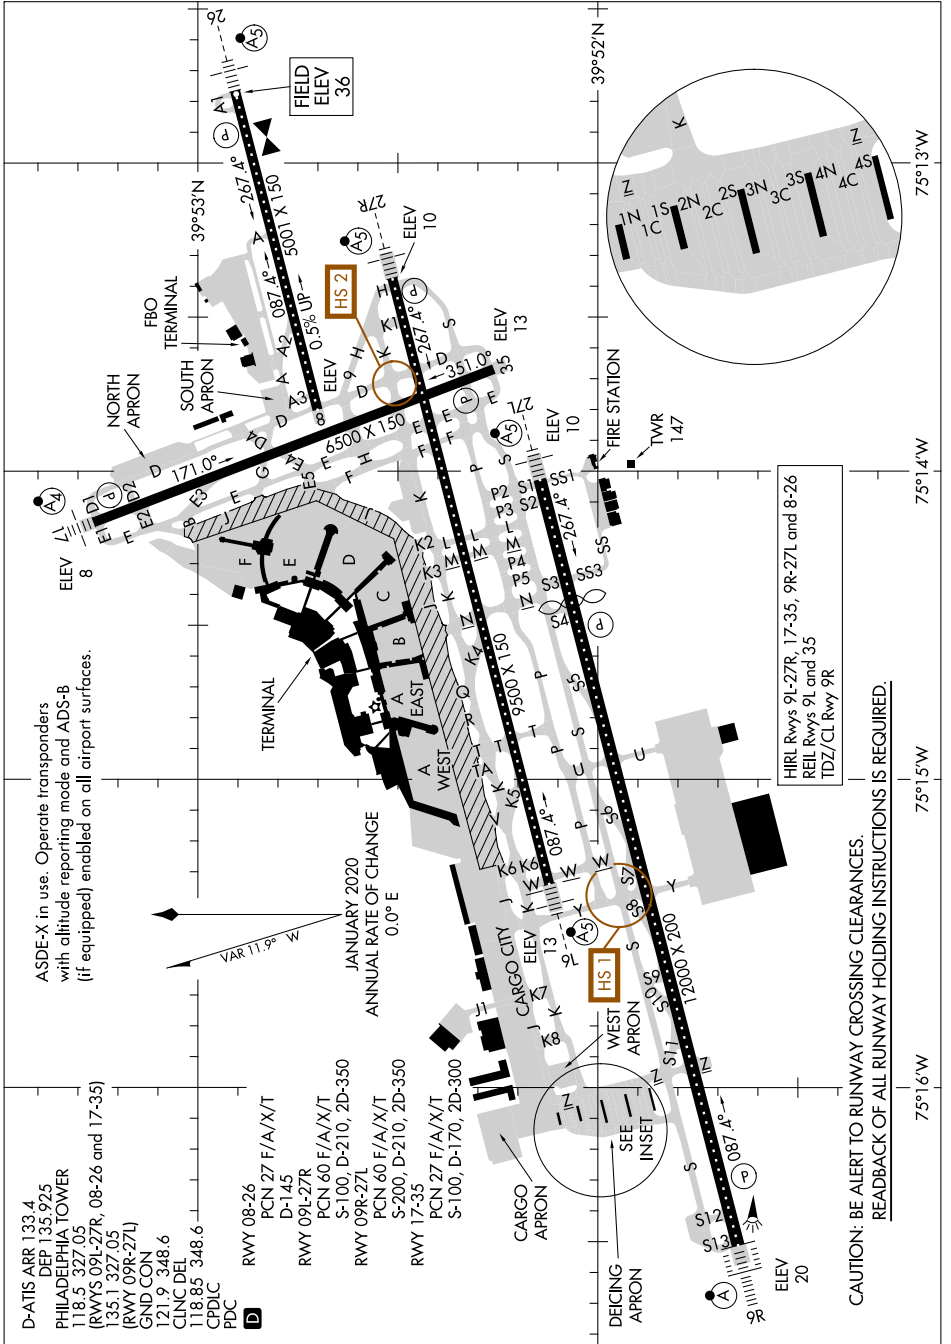

AIRPORT DIAGRAM

AL-320 (FAA)

PHILADELPHIA INTL (PHL)
PHILADELPHIA, PENNSYLVANIA

NE-4, 08 AUG 2024 to 05 SEP 2024

AIRPORT DIAGRAM

PHILADELPHIA, PENNSYLVANIA
PHILADELPHIA INTL (PHL)

NE-4, 08 AUG 2024 to 05 SEP 2024