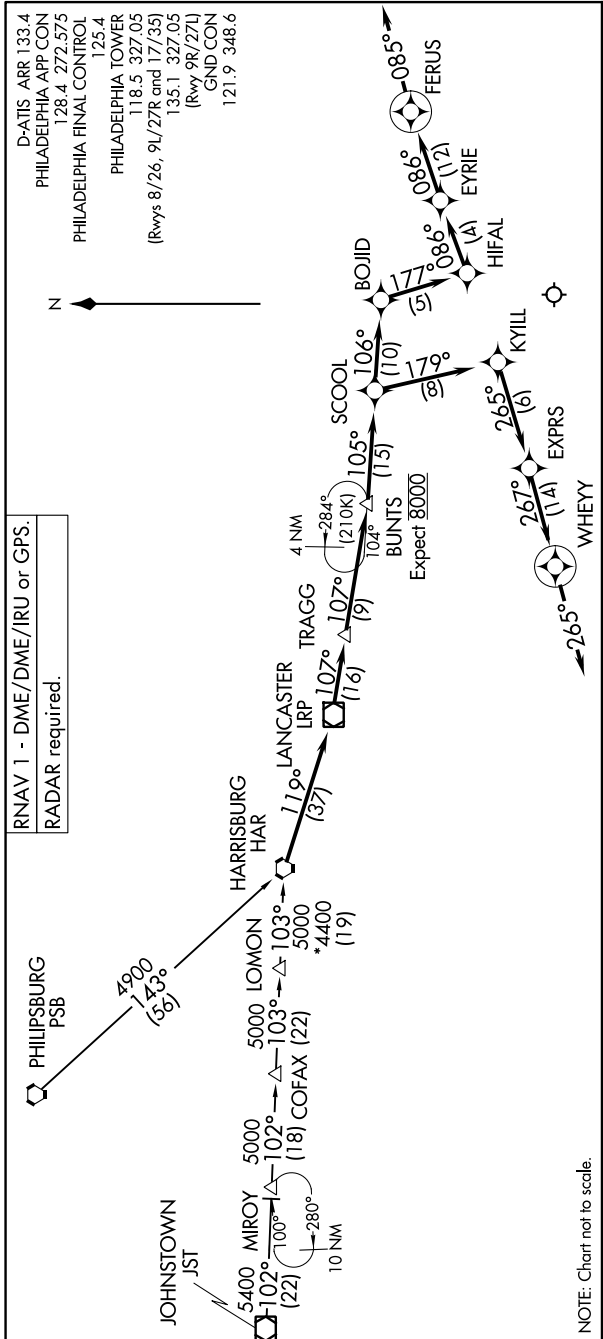

# BOJID FOUR ARRIVAL (RNAV)

NE-4, 08 AUG 2024 to 05 SEP 2024

NOTE: Chart not to scale.

## ARRIVAL ROUTE DESCRIPTION

JOHNSTOWN TRANSITION (JST.BOJID4):  
PHILIPSBURG TRANSITION (PSB.BOJID4):

From HAR VORTAC on track 119° to LRP LOMON, then on track 107° to TRAGG, then on track 107° to BUNTS.  
 LANDING RUNWAYS 9L/R: From BUNTS on track 105° to SCOOOL, then on track 179° to KYILL, then on track 265° to EXPRS, then on track 267° to WHEYY, then on heading 265°. Expect RADAR vectors to final approach course.  
 LANDING RUNWAYS 27L/R: From BUNTS on track 105° to SCOOOL, then on track 106° to BOJID, then on track 177° to HIFAL, then on track 086° to EYRIE, then on heading 085°. Expect RADAR vectors to final approach course.

NE-4, 08 AUG 2024 to 05 SEP 2024