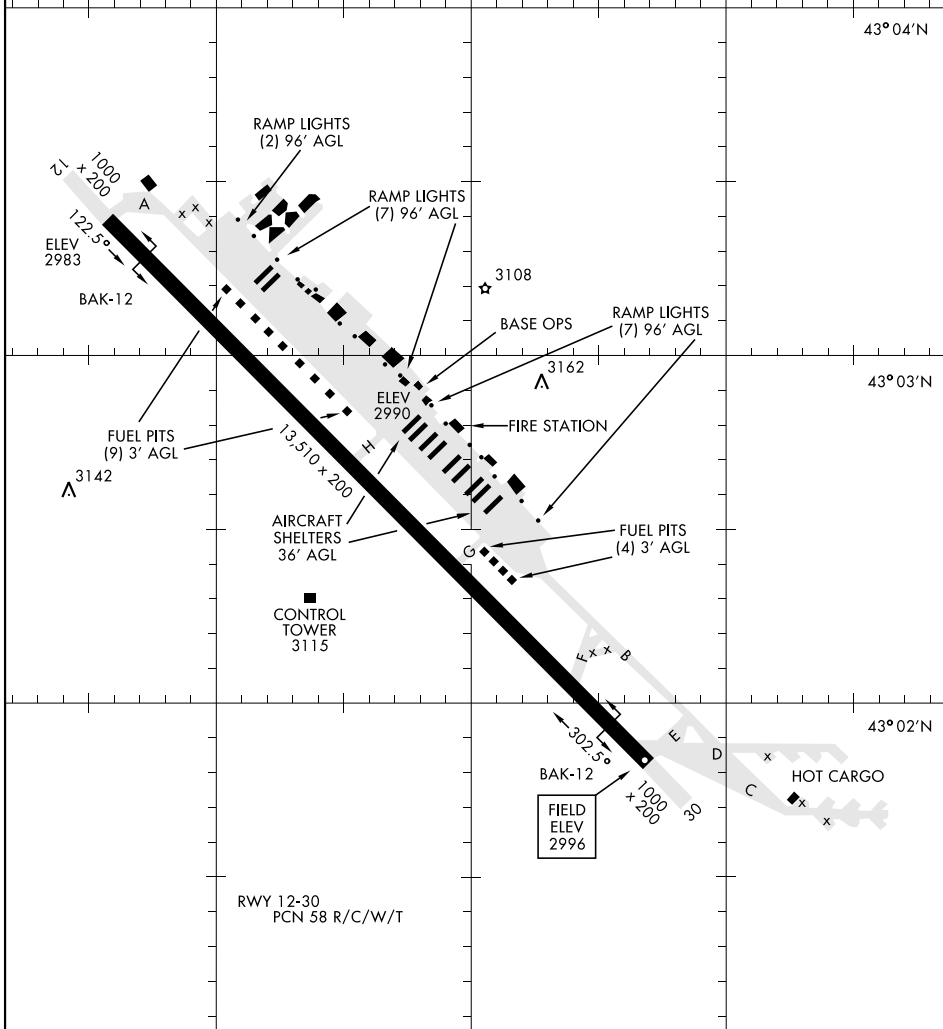

AIRPORT DIAGRAM

[USAF]

MOUNTAIN HOME AFB (KMUO)

MOUNTAIN HOME, IDAHO

ATIS 273.5
 CLNC DEL 127.1 290.425
 GND CON 120.5 275.8
 MOUNTAIN HOME TOWER 133.85 253.5

115°53'W

115°52'W

115°51'W

MAY 2024
 ANNUAL RATE OF CHANGE
 0.1° W

43°04'N

43°03'N

43°02'N

NW-1, 08 AUG 2024 to 05 SEP 2024

NW-1, 08 AUG 2024 to 05 SEP 2024

AIRPORT DIAGRAM

MOUNTAIN HOME, IDAHO
MOUNTAIN HOME AFB (KMUO)