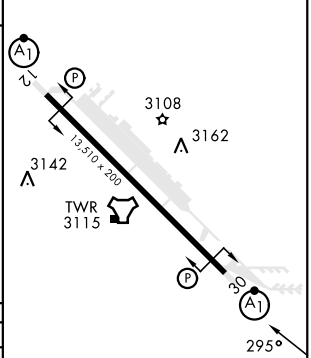

TACAN Z RWY 30

MOUNTAIN HOME AFB (KMUO)

TACAN MUO Chan 87	APCH CRS 295°	Rwy Idg 13,510 TDZE 2996 Arpt Elev 2996
-------------------	---------------	---

[USAF]

▼ * When ALS inop, increase CAT AB RVR to 55 and vis to 1 mile, CAT CDE vis to 1½ miles.
 ** Circling NA NE of Rwy 12-30.

MISSED APPROACH: Climb to 10,000 via MUO R-309 to ZOVRTA/6 DME, turn left and intercept MUO R-229 to MSTNG/12 DME and hold. Continue climb in hold to 10,000.

ATIS 273.5	MOUNTAIN HOME APP CON 124.8 259.1	MOUNTAIN HOME TOWER 133.85 253.5	GND CON 120.5 275.8	CLNC DEL 127.1 290.425
------------	-----------------------------------	----------------------------------	---------------------	------------------------

NW-1, 08 AUG 2024 to 05 SEP 2024

NW-1, 08 AUG 2024 to 05 SEP 2024

EMERG SAFE ALT 100 NM 14,200

ELEV 2996	TDZE 2996
-----------	-----------

CATEGORY	A	B	C	D	E
S-30 *	3480/24 484 (500-½)		3480/50 484 (500-1)		
CIRCLING **	3520-1 524 (600-1)	3560-1 564 (600-1)	3560-1½ 564 (600-1½)	3560-2 564 (600-2)	3700-2½ 704 (800-2½)

HIRL Rwy 12-30

TACAN Z RWY 30