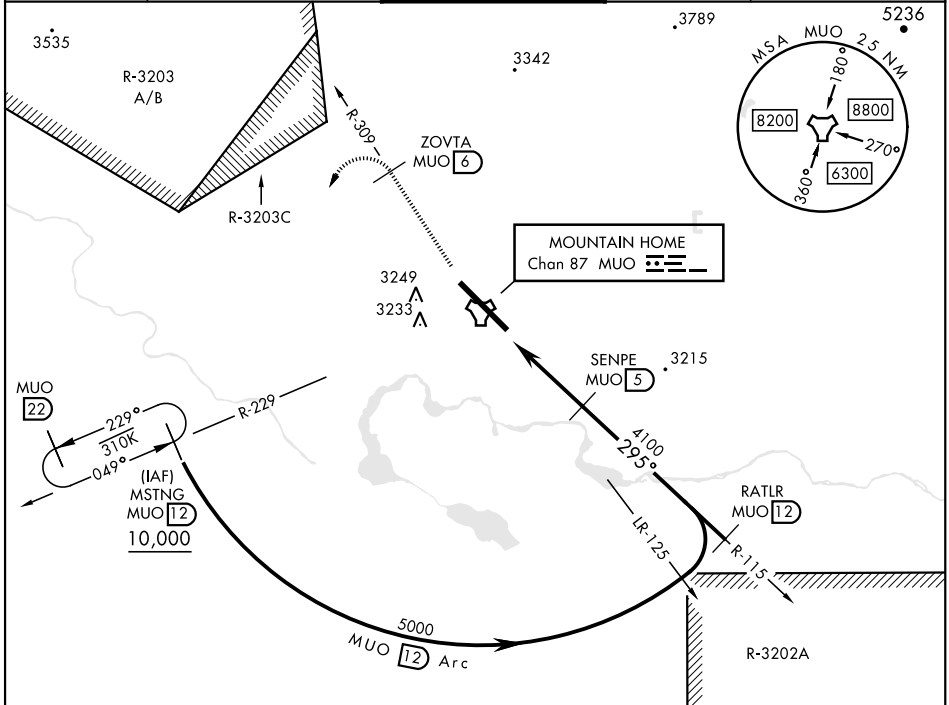

TACAN Z RWY 30

MOUNTAIN HOME AFB (KMUO)

TACAN MUO Chan 87	APCH CRS 295°	Rwy Idg 13,510 TDZE 2996 Arpt Elev 2996
-------------------	---------------	---

[USAF]

▼ * When ALS inop, increase CAT AB RVR to 55 and vis to 1 mile, CAT CDE vis to 1½ miles.
 ** Circling NA NE of Rwy 12-30.

MISSED APPROACH: Climb to 10,000 via MUO R-309 to ZOVRTA/6 DME, turn left and intercept MUO R-229 to MSTNG/12 DME and hold. Continue climb in hold to 10,000.

ATIS 273.5	MOUNTAIN HOME APP CON 124.8 259.1	MOUNTAIN HOME TOWER 133.85 253.5	GND CON 120.5 275.8	CLNC DEL 127.1 290.425
------------	-----------------------------------	----------------------------------	---------------------	------------------------

NW-1, 08 AUG 2024 to 05 SEP 2024

NW-1, 08 AUG 2024 to 05 SEP 2024

EMERG SAFE ALT 100 NM 14,200

ELEV 2996	TDZE 2996
-----------	-----------

CATEGORY	A	B	C	D	E
S-30 *	3480/24 484 (500-½)		3480/50 484 (500-1)		
CIRCLING **	3520-1 524 (600-1)	3560-1 564 (600-1)	3560-1½ 564 (600-1½)	3560-2 564 (600-2)	3700-2½ 704 (800-2½)

HIRL Rwy 12-30

TACAN Z RWY 30