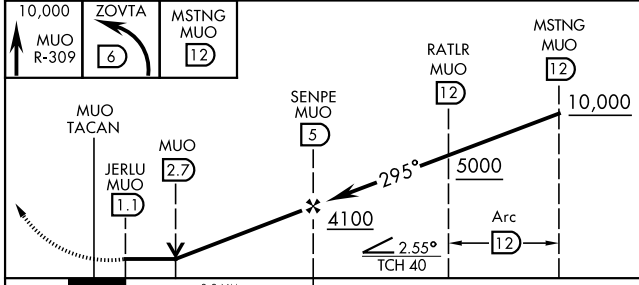

TACAN Z RWY 30

MOUNTAIN HOME AFB (KMUO)

TACAN MUO Chan 87	APCH CRS 295°	Rwy Idg 13,510 TDZE 2996 Arpt Elev 2996
-------------------	---------------	---

[USAF]

▼ * When ALS inop, increase CAT AB RVR to 55 and vis to 1 mile, CAT CDE vis to 1½ miles.
 ** Circling NA NE of Rwy 12-30.

MISSED APPROACH: Climb to 10,000 via MUO R-309 to ZOVRTA/6 DME, turn left and intercept MUO R-229 to MSTNG/12 DME and hold. Continue climb in hold to 10,000.

ATIS 273.5	MOUNTAIN HOME APP CON 124.8 259.1	MOUNTAIN HOME TOWER 133.85 253.5	GND CON 120.5 275.8	CLNC DEL 127.1 290.425
------------	-----------------------------------	----------------------------------	---------------------	------------------------

NW-1, 08 AUG 2024 to 05 SEP 2024

NW-1, 08 AUG 2024 to 05 SEP 2024

EMERG SAFE ALT 100 NM 14,200

ELEV 2996	TDZE 2996
-----------	-----------

CATEGORY	A	B	C	D	E
S-30 *	3480/24 484 (500-½)		3480/50 484 (500-1)		
CIRCLING **	3520-1 524 (600-1)	3560-1 564 (600-1)	3560-1½ 564 (600-1½)	3560-2 564 (600-2)	3700-2½ 704 (800-2½)