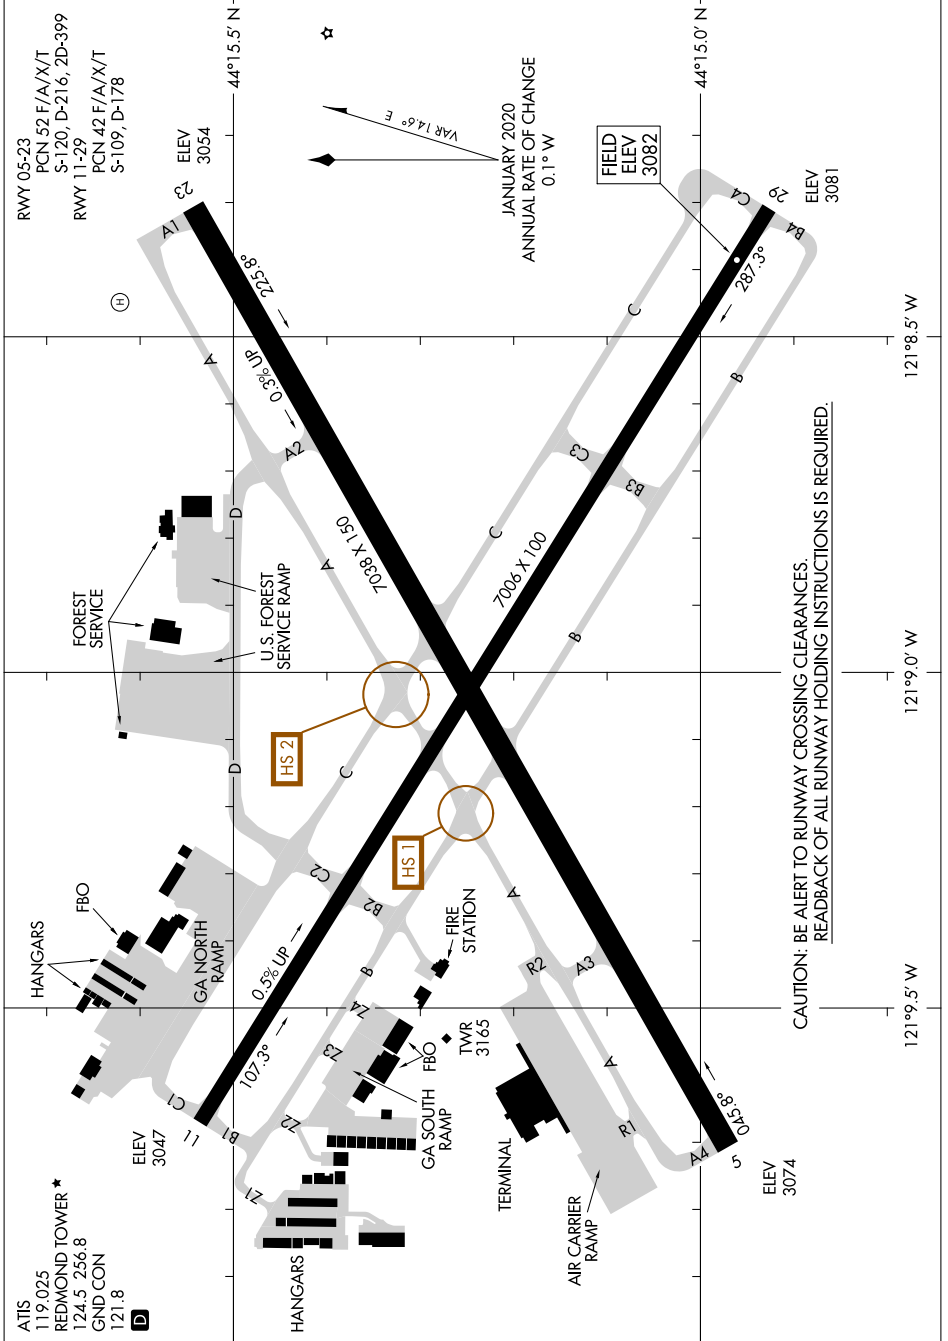

23222

AIRPORT DIAGRAM

AL-345 (FAA)

ROBERTS FLD (R.D.M)
REDMOND, OREGON

NW-1, 08 AUG 2024 to 05 SEP 2024

CAUTION: BE ALERT TO RUNWAY CROSSING CLEARANCES.
READBACK OF ALL RUNWAY HOLDING INSTRUCTIONS IS REQUIRED.

NW-1, 08 AUG 2024 to 05 SEP 2024

AIRPORT DIAGRAM

23222

REDMOND, OREGON
ROBERTS FLD (R.D.M)