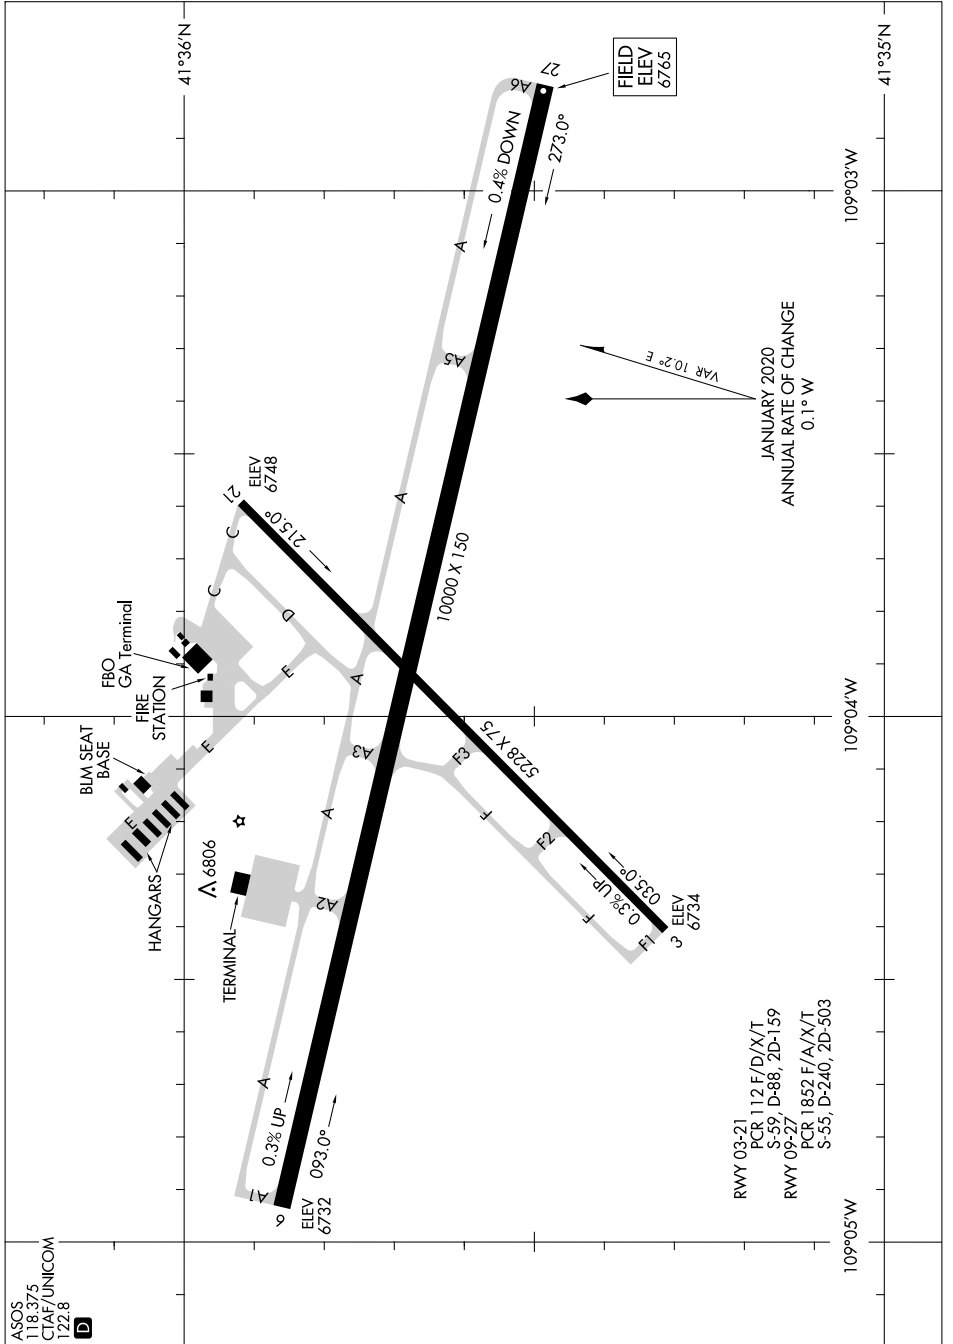

AIRPORT DIAGRAM

AL-353 (FAA)

SOUTHWEST WYOMING RGNL (R.K.S)
ROCK SPRINGS, WYOMING

NW-1, 08 AUG 2024 to 05 SEP 2024

NW-1, 08 AUG 2024 to 05 SEP 2024

ASOS
118.375
CTAF/UNICOM
122.8
D

AIRPORT DIAGRAM

RWY 03-21
PCR 112 F/D/X/T
S-59, D-88, 2D-159
RWY 09-27
PCR 1852 F/A/X/T
S-55, D-240, 2D-503

ROCK SPRINGS, WYOMING
SOUTHWEST WYOMING RGNL (R.K.S)