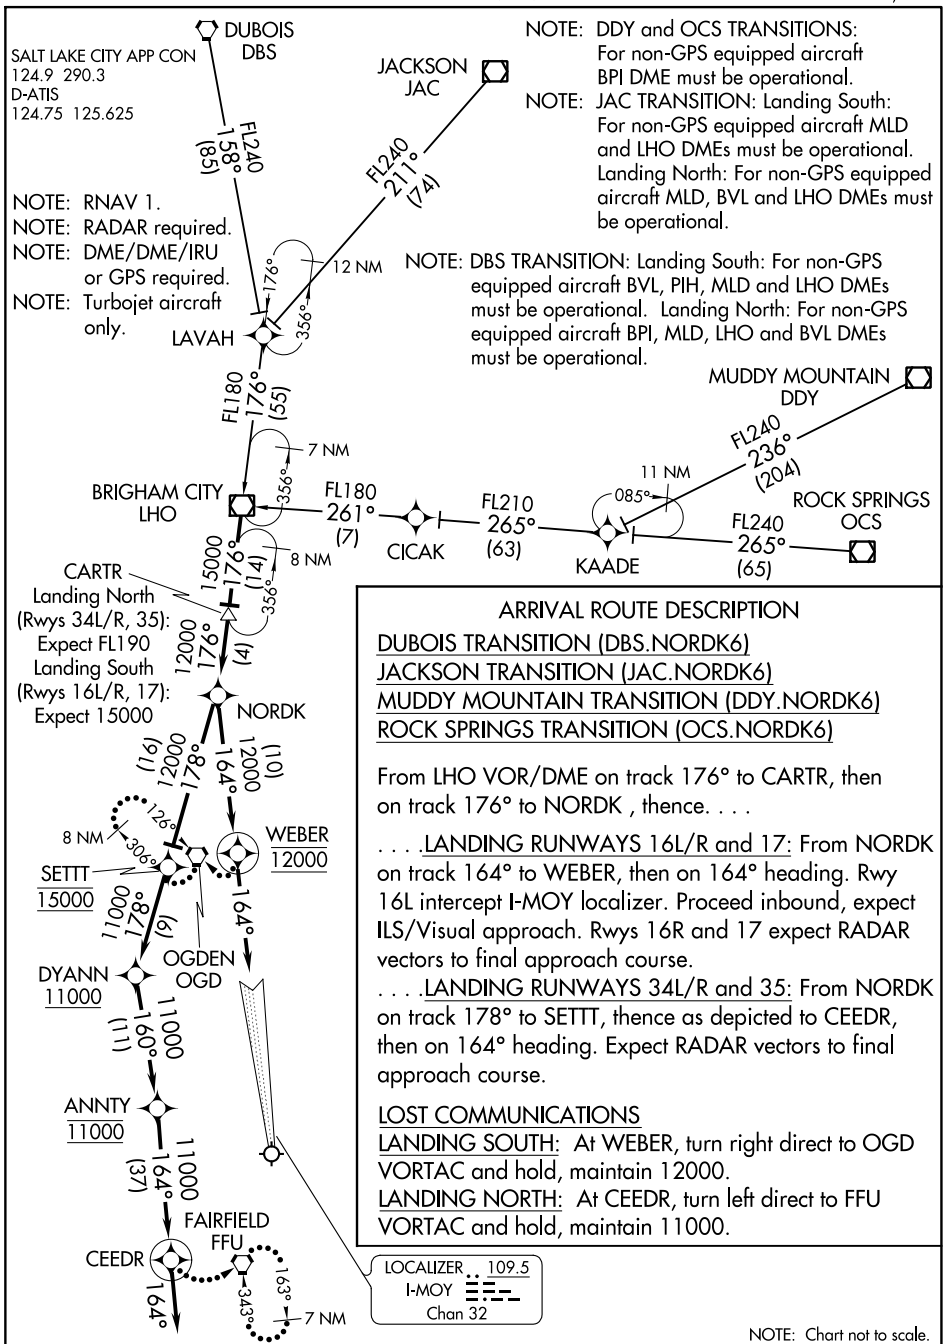

(LHO.NORDK6) 21056

NORDK SIX ARRIVAL (RNAV)

AL-365 (FAA)

SALT LAKE CITY INTL (SLC)

SALT LAKE CITY, UTAH

SW-4, 08 AUG 2024 to 05 SEP 2024

SW-4, 08 AUG 2024 to 05 SEP 2024

NORDK SIX ARRIVAL (RNAV)

(LHO.NORDK6) 08NOV18

SALT LAKE CITY, UTAH
SALT LAKE CITY INTL (SLC)