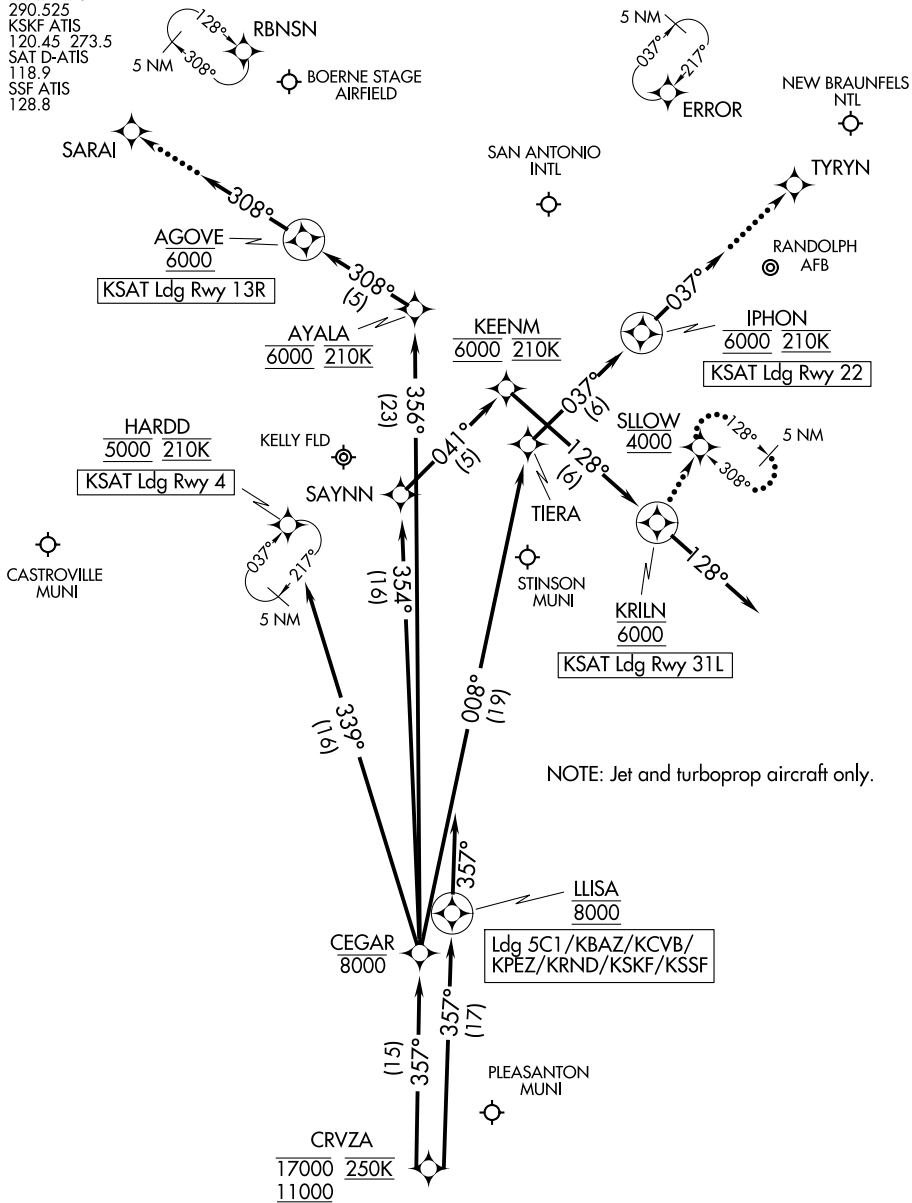

# CRVZA ONE ARRIVAL (RNAV) Arrival Routes

SAN ANTONIO, TEXAS

SAN ANTONIO APP CON  
 125.7 290.225  
 BAZ ATIS  
 119.325  
 KRND ATIS ★  
 290.525  
 KSKF ATIS  
 120.45 273.5  
 SAT D-ATIS  
 118.9  
 SSF ATIS  
 128.8

RNAV 1 - DME/DME/IRU or GPS.

RADAR required.

NOTE: Jet and turboprop aircraft only.

NOTE: Chart not to scale.

(CONTINUED ON FOLLOWING PAGE)

# CRVZA ONE ARRIVAL (RNAV) Arrival Routes

SAN ANTONIO, TEXAS