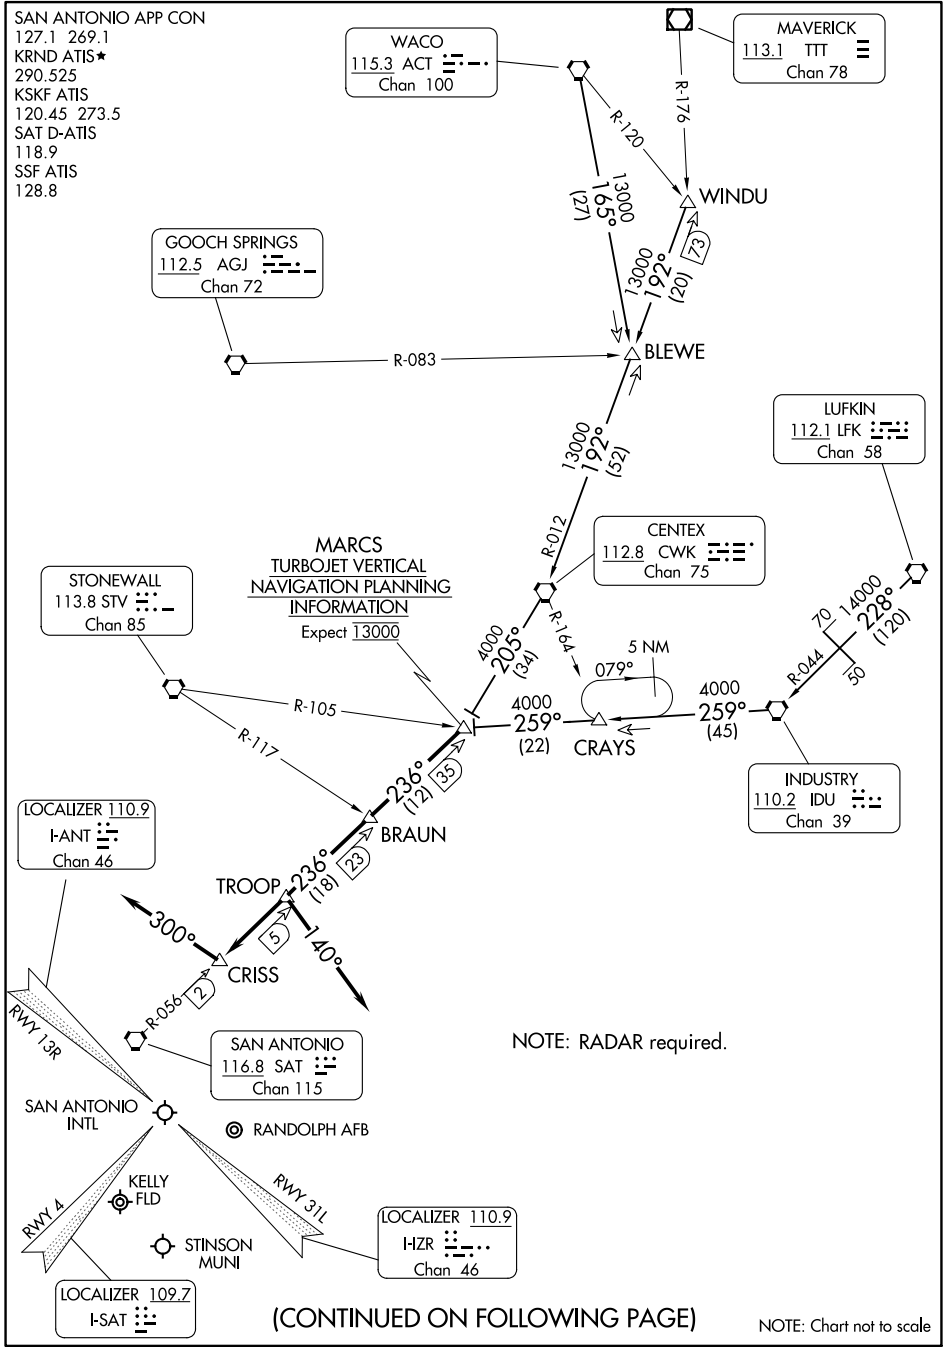

MARCS ONE ARRIVAL

SAN ANTONIO, TEXAS

SAN ANTONIO APP CON
 127.1 269.1
 KRND ATIS★
 290.525
 KSKF ATIS
 120.45 273.5
 SAT D-ATIS
 118.9
 SSF ATIS
 128.8

WACO
 115.3 ACT
 Chan 100

MAVERICK
 113.1 TTT
 Chan 78

GOOCH SPRINGS
 112.5 AGJ
 Chan 72

STONEWALL
 113.8 STV
 Chan 85

MARCS
 TURBOJET VERTICAL
 NAVIGATION PLANNING
 INFORMATION
 Expect 13000

CENTEX
 112.8 CWK
 Chan 75

LUFKIN
 112.1 LFK
 Chan 58

LOCALIZER 110.9
 I-ANT
 Chan 46

INDUSTRY
 110.2 IDU
 Chan 39

SAN ANTONIO
 116.8 SAT
 Chan 115

LOCALIZER 110.9
 I-HZ
 Chan 46

NOTE: RADAR required.

SC-3, 08 AUG 2024 to 05 SEP 2024

SC-3, 08 AUG 2024 to 05 SEP 2024

MARCS ONE ARRIVAL

SAN ANTONIO, TEXAS