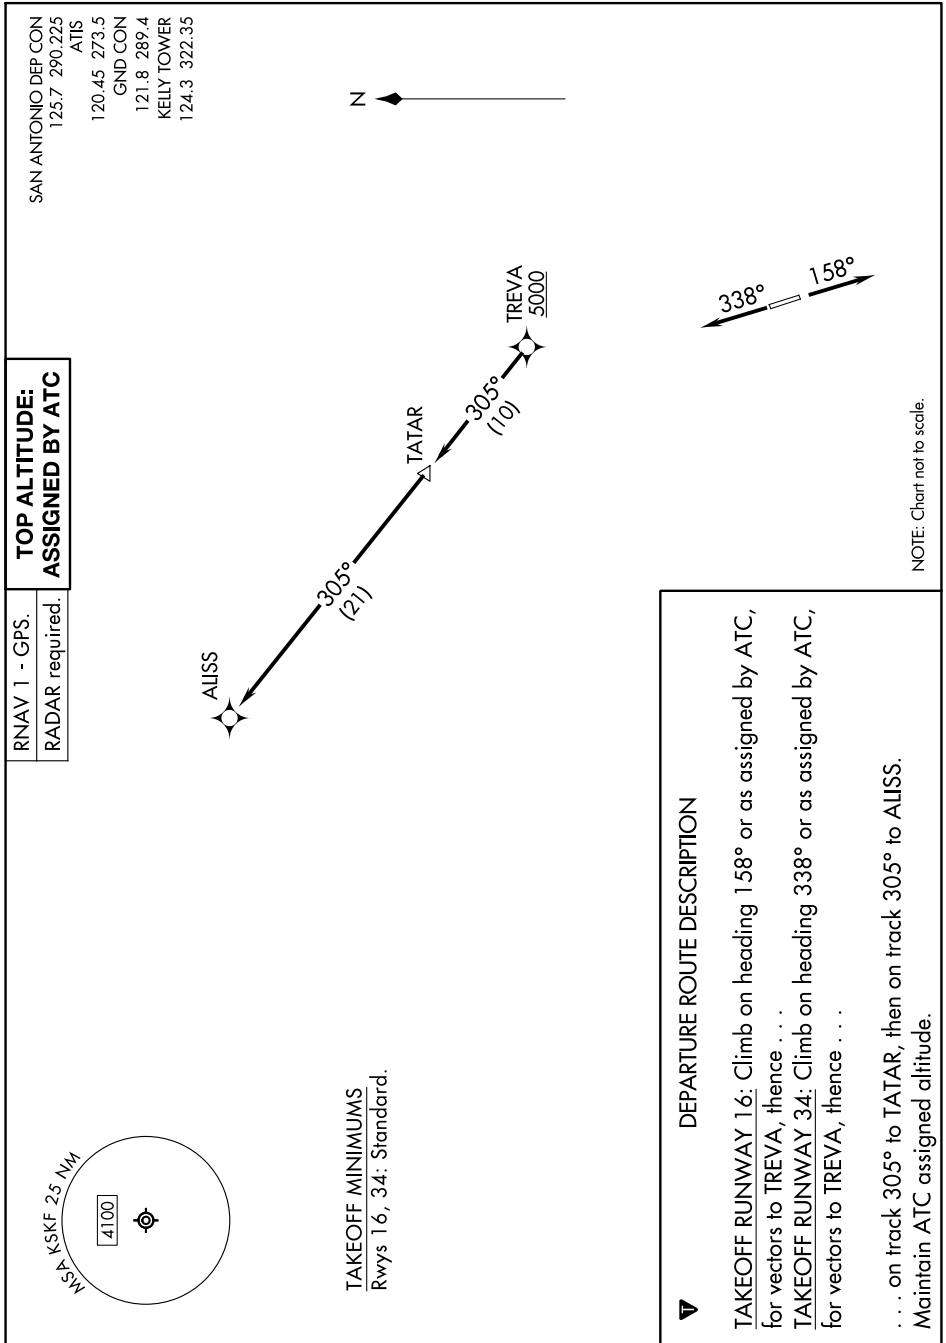

(ALISS6.ALISS) 24025

AL-371 (FAA)

KELLY FLD (SKF)
SAN ANTONIO, TEXAS

ALISS SIX DEPARTURE (RNAV)

SC-3, 08 AUG 2024 to 05 SEP 2024

ALISS SIX DEPARTURE (RNAV)

(ALISS6.ALISS) 25JAN24

SAN ANTONIO, TEXAS
KELLY FLD (SKF)

SC-3, 08 AUG 2024 to 05 SEP 2024