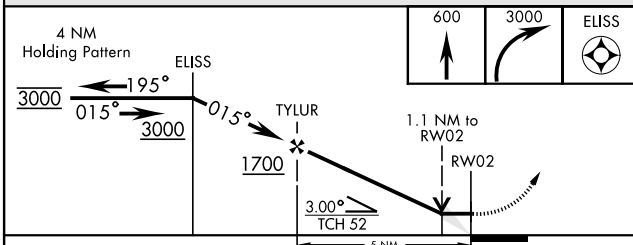

RNAV (GPS) RWY 2

APCH CRS	Rwy Idg	10,012
015°	TDZE	59
	Arpt Elev	84

[USAF] EGLIN AFB DESTIN FORT WALTON BEACH (KVPS)

RNP APCH- GPS	ALSIF-1	MISSED APPROACH: Climb to 600, then climbing right turn to 3000 direct ELISS and hold.
* When ALS inop, increase CAT AB RVR to 55 and vis to 1 mile, CAT CDE RVR to 60, vis to 1 1/8 miles.		

ATIS ★	APP CON	TOWER	GND CON	CLNC DEL
134.625 273.5	125.1 281.45 271°-089° 132.1 360.6 090°-270°	118.2 353.65	121.8 335.8	127.7 377.2

EMERG SAFE ALT 100 NM 3500

ELEV	84	TDZE	59
------	----	------	----

CATEGORY	A	B	C	D	E
LNAV MDA *	460/24	401 (400-34)	460/40	401 (400-34)	
CIRCLING	600-1	516 (600-1)	680-1 1/2 596 (600-1 1/2)	680-2 596 (600-2)	700-2 1/4 616 (700-2 1/4)