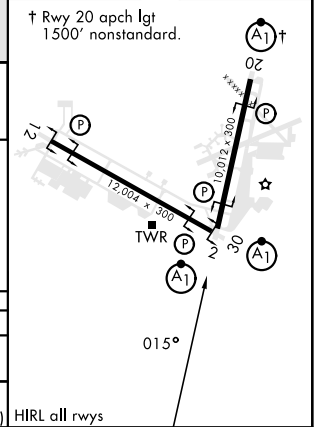

RNAV (GPS) RWY 2

APCH CRS	Rwy Idg	10,012
015°	TDZE	59
	Arpt Elev	84

[USAF] EGLIN AFB DESTIN FORT WALTON BEACH (KVPS)

RNP APCH- GPS	ALSIF-1	MISSED APPROACH: Climb to 600, then climbing right turn to 3000 direct ELISS and hold.
* When ALS inop, increase CAT AB RVR to 55 and vis to 1 mile, CAT CDE RVR to 60, vis to 1 1/8 miles.		

ATIS ★	APP CON	TOWER	GND CON	CLNC DEL
134.625 273.5	125.1 281.45 271°-089° 132.1 360.6 090°-270°	118.2 353.65	121.8 335.8	127.7 377.2

EMERG SAFE ALT 100 NM 3500

ELEV	84	TDZE	59
------	----	------	----

CATEGORY	A	B	C	D	E
LNAV MDA *	460/24	401 (400-34)	460/40	401 (400-34)	
CIRCLING	600-1	516 (600-1)	680-1 1/2 596 (600-1 1/2)	680-2 596 (600-2)	700-2 1/4 616 (700-2 1/4)

HIRL all rwys

RNAV (GPS) RWY 2

SE-3, 08 AUG 2024 to 05 SEP 2024

SE-3, 08 AUG 2024 to 05 SEP 2024