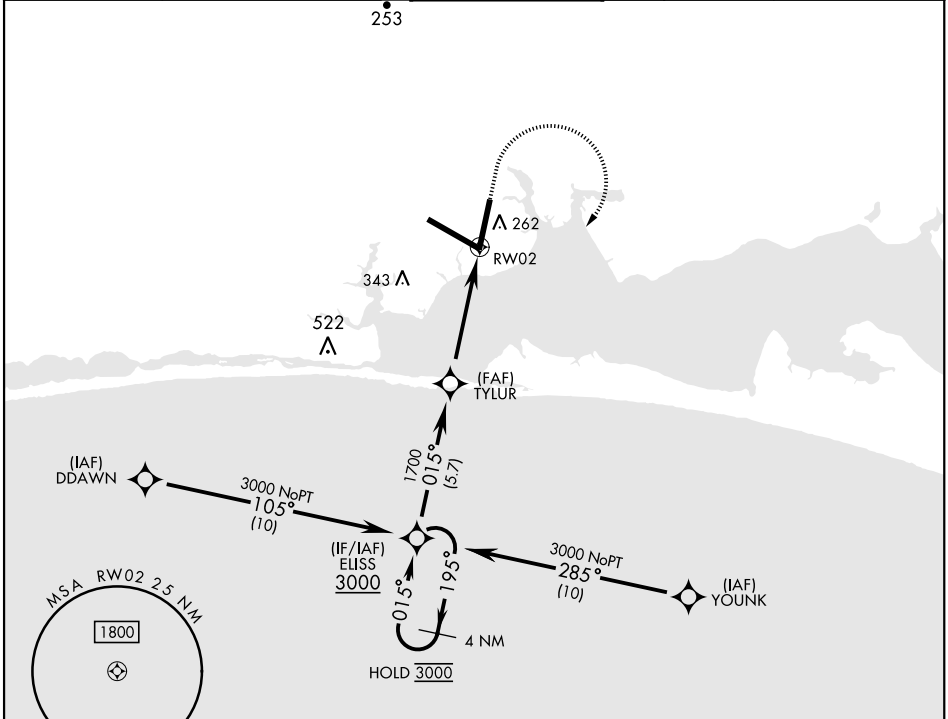

RNAV (GPS) RWY 2

APCH CRS	Rwy Idg	10,012
015°	TDZE	59
	Arpt Elev	84

[USAF] EGLIN AFB DESTIN FORT WALTON BEACH (KVPS)

RNP APCH- GPS	ALSIF-1	MISSED APPROACH: Climb to 600, then climbing right turn to 3000 direct ELISS and hold.
* When ALS inop, increase CAT AB RVR to 55 and vis to 1 mile, CAT CDE RVR to 60, vis to 1 1/8 miles.		

ATIS ★	APP CON	TOWER	GND CON	CLNC DEL
134.625 273.5	125.1 281.45 271°-089° 132.1 360.6 090°-270°	118.2 353.65	121.8 335.8	127.7 377.2

EMERG SAFE ALT 100 NM 3500

ELEV	84	TDZE	59
------	----	------	----

CATEGORY	A	B	C	D	E
LNAV MDA *	460/24	401 (400-34)	460/40	401 (400-34)	
CIRCLING	600-1	516 (600-1)	680-1 1/2 596 (600-1 1/2)	680-2 596 (600-2)	700-2 1/4 616 (700-2 1/4)

HIRL all rwys

RNAV (GPS) RWY 2

SE-3, 08 AUG 2024 to 05 SEP 2024

SE-3, 08 AUG 2024 to 05 SEP 2024