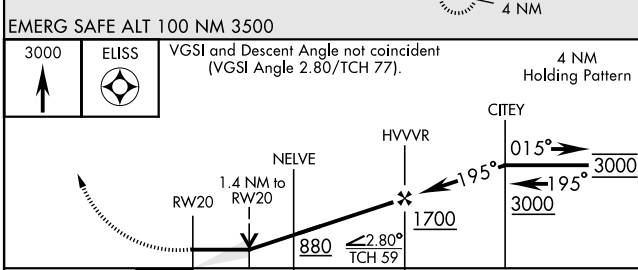

VALPARAISO DESTIN FT WALTON BEACH, FLORIDA

RNAV (GPS) RWY 20

APCH CRS	Rwy ldg	10.012
195°	TDZE	62
	Arprt Elev	84

[USAF] EGLIN AFB DESTIN FORT WALTON BEACH (KVPS)

RNP APCH - GPS	ALSIF-1	MISSED APPROACH: Climb to 3000 direct ELISS and hold.
* When ALS inop increase CAT AB RVR to 55, vis to 1 mile; CAT CDE vis to 1 3/8 miles.		

ATIS ★	APP CON	TOWER	GND CON	CLNC DEL
134.625 273.5	125.1 281.45 271° - 089° 132.1 360.6 090° - 270°	118.2 353.65	121.8 335.8	127.7 377.2

CATEGORY	A	B	C	D	E
LNAV MDA *	540/24	478 (500-1/2)	540/50	478	(500-1)
CIRCLING	600-1	516 (600-1)	680-1 1/2 596 (600-1 1/2)	680-2 596 (600-2)	700-2 1/4 616 (700-2 1/4)