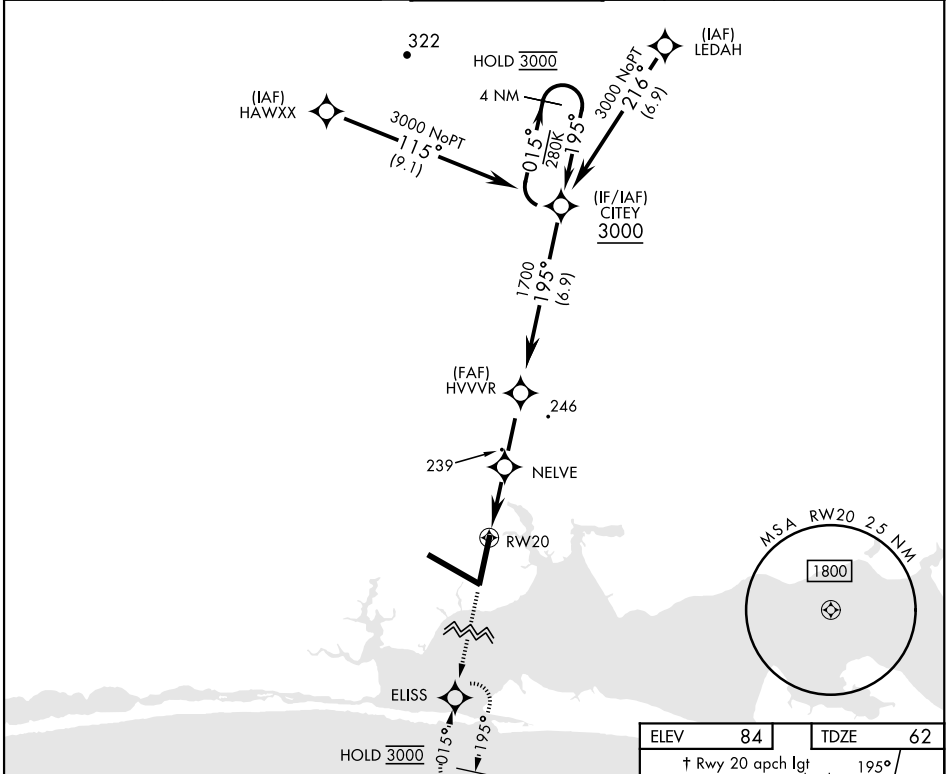

VALPARAISO DESTIN FT WALTON BEACH, FLORIDA

RNAV (GPS) RWY 20

APCH CRS	Rwy ldg	10.012
195°	TDZE	62
	Arprt Elev	84

[USAF] EGLIN AFB DESTIN FORT WALTON BEACH (KVPS)

RNP APCH - GPS	ALSIF-1	MISSED APPROACH: Climb to 3000 direct ELISS and hold.
* When ALS inop increase CAT AB RVR to 55, vis to 1 mile; CAT CDE vis to 1 3/8 miles.		

ATIS ★	APP CON	TOWER	GND CON	CLNC DEL
134.625 273.5	125.1 281.45 271° - 089° 132.1 360.6 090° - 270°	118.2 353.65	121.8 335.8	127.7 377.2

CATEGORY	A	B	C	D	E
LNAV MDA *	540/24	478 (500-1/2)	540/50	478	(500-1)
CIRCLING	600-1	516 (600-1)	680-1 1/2 596 (600-1 1/2)	680-2 596 (600-2)	700-2 1/4 616 (700-2 1/4)

HIRL all rwys

VALPARAISO DESTIN FT WALTON BEACH, FLORIDA

EGLIN AFB DESTIN FORT WALTON BEACH (KVPS)

Amtd 1 16MAY24

30°29'N-86°32'W

RNAV (GPS) RWY 20

SE-3, 08 AUG 2024 to 05 SEP 2024

SE-3, 08 AUG 2024 to 05 SEP 2024