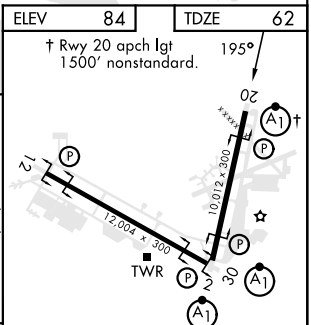

VALPARAISO DESTIN FT WALTON BEACH, FLORIDA

RNAV (GPS) RWY 20

APCH CRS	Rwy ldg	10.012
195°	TDZE	62
	Arprt Elev	84

[USAF] EGLIN AFB DESTIN FORT WALTON BEACH (KVPS)

RNP APCH - GPS	ALSIF-1	MISSED APPROACH: Climb to 3000 direct ELISS and hold.
* When ALS inop increase CAT AB RVR to 55, vis to 1 mile; CAT CDE vis to 1 3/8 miles.		

ATIS ★	APP CON	TOWER	GND CON	CLNC DEL
134.625 273.5	125.1 281.45 271° - 089° 132.1 360.6 090° - 270°	118.2 353.65	121.8 335.8	127.7 377.2

CATEGORY	A	B	C	D	E
LNAV MDA *	540/24	478 (500-1/2)	540/50	478	(500-1)
CIRCLING	600-1	516 (600-1)	680-1 1/2 596 (600-1 1/2)	680-2 596 (600-2)	700-2 1/4 616 (700-2 1/4)

HIRL all rwys

VALPARAISO DESTIN FT WALTON BEACH, FLORIDA

EGLIN AFB DESTIN FORT WALTON BEACH (KVPS)

Amtd 1 16MAY24

30°29'N-86°32'W

RNAV (GPS) RWY 20

SE-3, 08 AUG 2024 to 05 SEP 2024

SE-3, 08 AUG 2024 to 05 SEP 2024