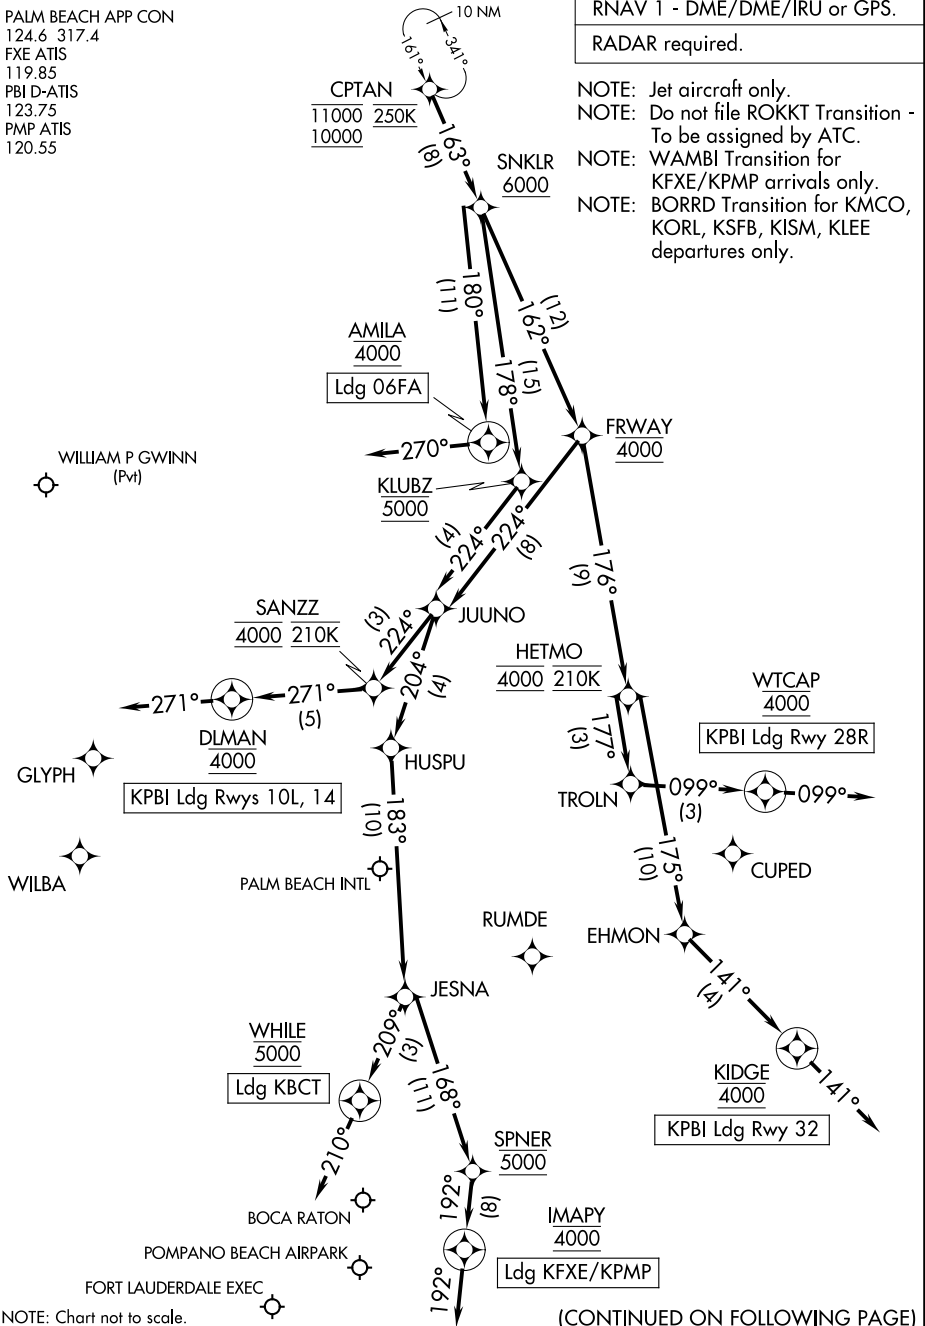

CPTAN THREE ARRIVAL (RNAV) Arrival Routes

WEST PALM BEACH, FLORIDA

PALM BEACH APP CON  
124.6 317.4  
FXE ATIS  
119.85  
PBI D-ATIS  
123.75  
PMP ATIS  
120.55

RNAV 1 - DME/DME/IRU or GPS.

RADAR required.

- NOTE: Jet aircraft only.
- NOTE: Do not file ROKKT Transition - To be assigned by ATC.
- NOTE: WAMBI Transition for KFEX/KPMP arrivals only.
- NOTE: BORRD Transition for KMCO, KORL, KSFB, KISM, KLEE departures only.

SE-3, 08 AUG 2024 to 05 SEP 2024

SE-3, 08 AUG 2024 to 05 SEP 2024

NOTE: Chart not to scale.

(CONTINUED ON FOLLOWING PAGE)

CPTAN THREE ARRIVAL (RNAV) Arrival Routes

WEST PALM BEACH, FLORIDA