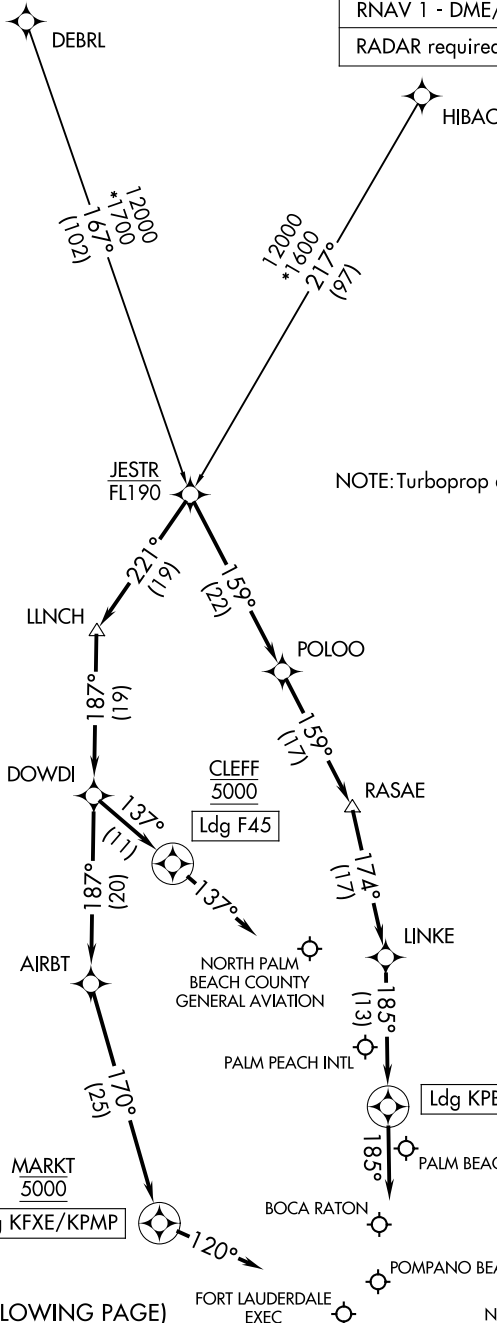

JESTR ONE ARRIVAL (RNAV)

WEST PALM BEACH, FLORIDA

PALM BEACH APP CON
 124.6 317.4
 FXE ATIS
 119.85
 PBI D-ATIS
 123.75
 PMP ATIS
 120.55

RNAV 1 - DME/DME/IRU or GPS.

RADAR required.

NOTE: Turboprop aircraft only.

(NARRATIVE ON FOLLOWING PAGE)

NOTE: Chart not to scale.

JESTR ONE ARRIVAL (RNAV)

WEST PALM BEACH, FLORIDA