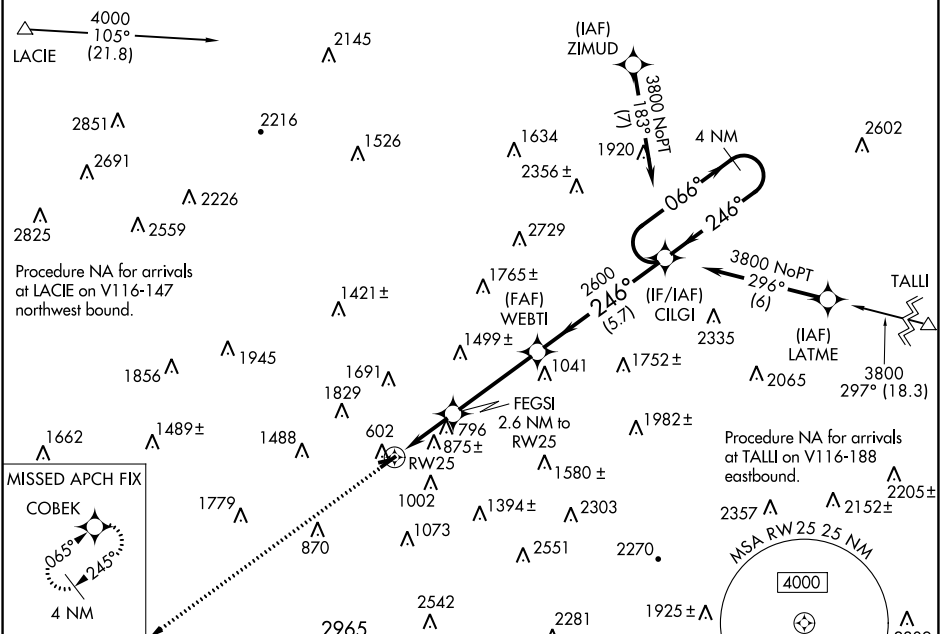

WAAS CH 45824 W25A	APP CRS 246°	Rwy Idg TDZE 543 Apt Elev 544
--	------------------------	---

RNAV (GPS) RWY 25

WILKES-BARRE WYOMING VALLEY (WBW)

RNP APCH.

NA Circling NA to Rwys 9 and 27. Rwy 25 helicopter visibility reduction below 1 SM NA. Baro-VNAV NA. Use Wilkes-Barre/Scranton altimeter setting. Circling Rwy 7 NA at night. Circling NA NW of Rwy 7-25. Procedure NA at night.

MISSED APPROACH:
Climb to 3700 direct COBEK and hold.

AVP ASOS 135.75	WILKES-BARRE APP CON 126.3 256.7	UNICOM 122.8 (CTAF)
---------------------------	--	-------------------------------

ELEV 544	TDZE 543
-----------------	-----------------

CATEGORY	A	B	C	D
LPV DA	NA			
LNAV/VNAV DA	NA			
LNAV MDA	1240-1	697 (700-1)	NA	
CIRCLING	1320-1 776 (800-1)	1380-1 1/4 836 (900-1 1/4)	NA	

NE-4, 08 AUG 2024 to 05 SEP 2024

NE-4, 08 AUG 2024 to 05 SEP 2024