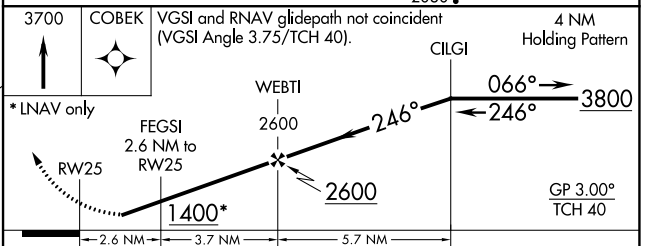

WAAS CH 45824 W25A	APP CRS 246°	Rwy Idg TDZE 543 Apt Elev 544
--	------------------------	---

RNAV (GPS) RWY 25

WILKES-BARRE WYOMING VALLEY (WBW)

RNP APCH.

NA Circling NA to Rwys 9 and 27. Rwy 25 helicopter visibility reduction below 1 SM NA. Baro-VNAV NA. Use Wilkes-Barre/Scranton altimeter setting. Circling Rwy 7 NA at night. Circling NA NW of Rwy 7-25. Procedure NA at night.

MISSED APPROACH:
Climb to 3700 direct COBEK and hold.

AVP ASOS 135.75	WILKES-BARRE APP CON 126.3 256.7	UNICOM 122.8 (CTAF)
---------------------------	--	-------------------------------

ELEV 544	TDZE 543
-----------------	-----------------