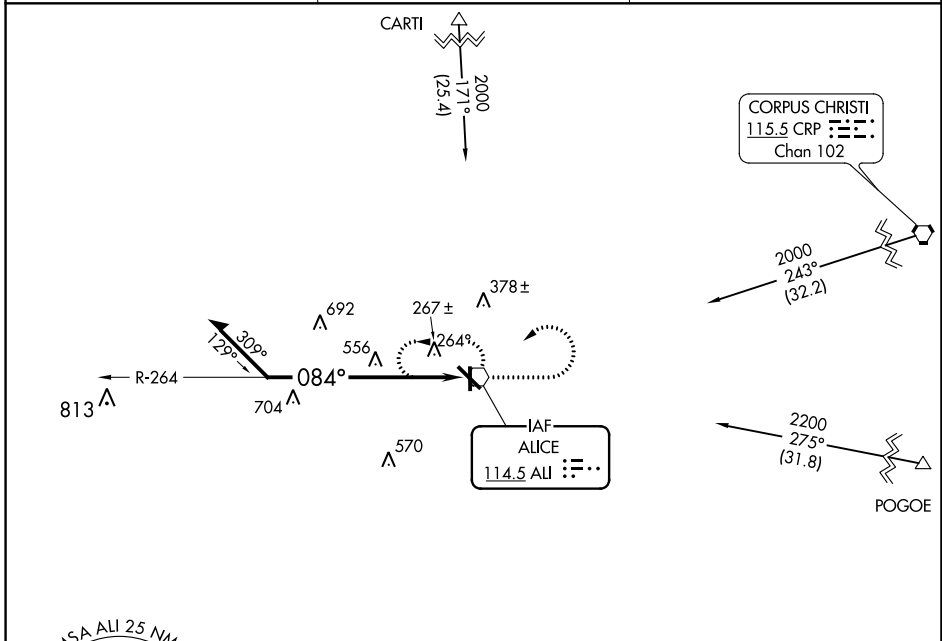

VOR ALI 114.5	APP CRS 084°	Rwy Idg TDZE Apt Elev	N/A N/A 178
-------------------------	------------------------	-----------------------------	--

VOR-A
ALICE INTL (ALI)

⚠ When local altimeter setting not received, use Nueces County altimeter setting and increase all MDAs 60 feet.

MISSED APPROACH: Climb to 1500 then climbing left turn to 2000 direct ALI VOR and hold.

ASOS 119,225	KINGSVILLE APP CON ★ 119,9 290,45	UNICOM 123.0 (CTAF) ①
------------------------	---	---------------------------------

CORPUS CHRISTI
115.5 CRP
Chan 102

IAF
ALICE
114.5 ALI

CATEGORY	A	B	C	D
CIRCLING	1060-1¼	882 (900-1¼)	1060-2¾ 882 (900-2¾)	1060-3 882 (900-3)

SC-3, 08 AUG 2024 to 05 SEP 2024

SC-3, 08 AUG 2024 to 05 SEP 2024