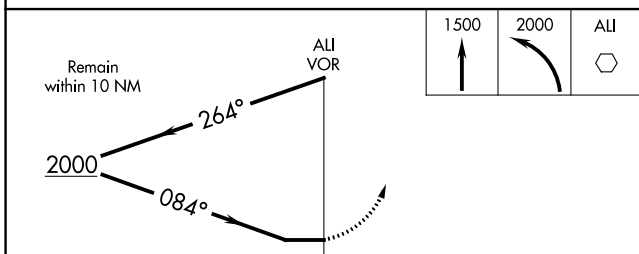

MISSED APPROACH: Climb to 1500 then climbing left turn to 2000 direct ALI VOR and hold.

ASOS 119,225	KINGSVILLE APP CON ★ 119,9 290,45	UNICOM 123.0 (CTAF) ①
------------------------	---	---------------------------------

CORPUS CHRISTI
115.5 CRP
Chan 102

IAF
ALICE
114.5 ALI

CATEGORY	A	B	C	D
CIRCLING	1060-1¼	882 (900-1¼)	1060-2¾ 882 (900-2¾)	1060-3 882 (900-3)

SC-3, 08 AUG 2024 to 05 SEP 2024

SC-3, 08 AUG 2024 to 05 SEP 2024