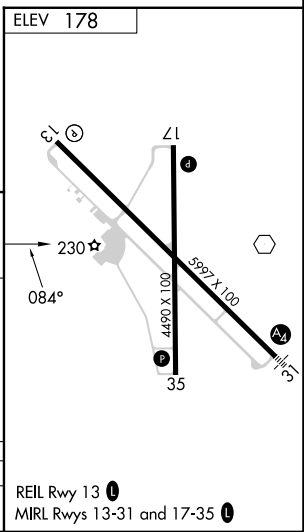

VOR ALI 114.5	APP CRS 084°	Rwy Idg TDZE Apt Elev	N/A N/A 178
-------------------------	------------------------	-----------------------------	--

VOR-A
ALICE INTL (ALI)

⚠ When local altimeter setting not received, use Nueces County altimeter setting and increase all MDAs 60 feet.

MISSED APPROACH: Climb to 1500 then climbing left turn to 2000 direct ALI VOR and hold.

ASOS 119,225	KINGSVILLE APP CON ★ 119,9 290,45	UNICOM 123.0 (CTAF) ①
------------------------	---	---------------------------------

CORPUS CHRISTI
115.5 CRP
Chan 102

IAF
ALICE
114.5 ALI

CATEGORY	A	B	C	D
CIRCLING	1060-1¼	882 (900-1¼)	1060-2¾ 882 (900-2¾)	1060-3 882 (900-3)

SC-3, 08 AUG 2024 to 05 SEP 2024

SC-3, 08 AUG 2024 to 05 SEP 2024