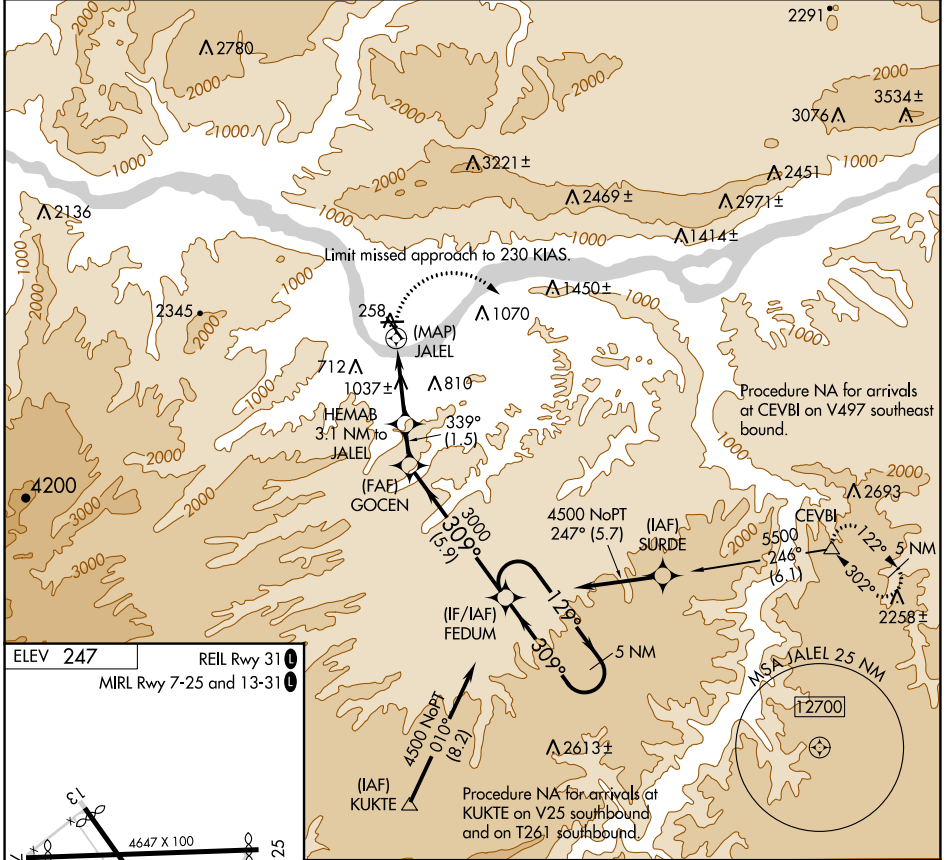

APP CRS	Rwy Idg	N/A
339°	TDZE	N/A
	Apt Elev	247

RNAV (GPS)-A

COLUMBIA GORGE RGNL/THE DALLES MUNI (DLS)

⚠ Circling to Rwy 7, 31 NA at night. When local altimeter setting not received, procedure NA. Circling NA for Cat D north of Rwy 7 and northeast of Rwy 31. DME/DME RNP-0.3 NA.

⚠ MISSED APPROACH: Climbing right turn to 4500 direct CEVBI and hold.

ASOS 135.175	SEATTLE CENTER 119.65 257.6	UNICOM 123.0 (CTAF) 0
------------------------	---------------------------------------	---------------------------------

ELEV 247	REIL Rwy 31
	MIRL Rwy 7-25 and 13-31

CATEGORY	A	B	C	D
C CIRCLING	1320-1¼ 1073 (1100-1¼)	1340-1½ 1093 (1100-1½)	1720-3 1473 (1500-3)	2100-3 1853 (1900-3)

NW-1, 08 AUG 2024 to 05 SEP 2024

NW-1, 08 AUG 2024 to 05 SEP 2024