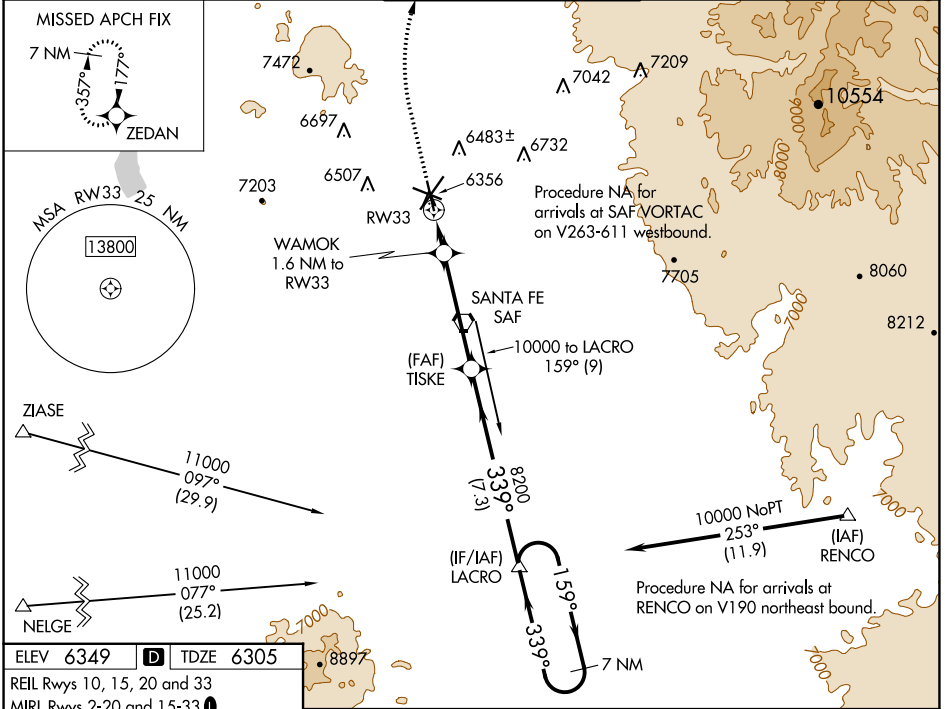

WAAS CH 69539 W33A	APP CRS 339°	Rwy Idg TDZE 6316 6305 Apt Elev 6349
--	------------------------	---

RNAV (GPS) RWY 33

SANTA FE RGNL (SAF)

<p>▽ For uncompensated Baro-VNAV systems, LNAV/VNAV NA below -18°C (0°F) or above 43°C (110°F). △ DME/DME RNP-0.3 NA.</p>		<p>MISSED APPROACH: Climb to 6800 then climbing right turn to 11000 direct ZEDAN and hold.</p>	
ATIS 128.55	ALBUQUERQUE CENTER 132.8 346.35	SANTA FE TOWER * 119.5 (CTAF) 239.3	GND CON 121.7
		UNICOM 122.95	

CATEGORY	A	B	C	D
LPV DA		6555-78	250 (300-78)	
LNAV/VNAV DA		6555-78	250 (300-78)	
LNAV MDA	6620-1	315 (300-1)	6620-78	315 (300-78)
C CIRCLING	6800-1 451 (500-1)	6920-1 571 (600-1)	7340-3 991 (1000-3)	7660-3 1311 (1400-3)

SW-1, 08 AUG 2024 to 05 SEP 2024

SW-1, 08 AUG 2024 to 05 SEP 2024