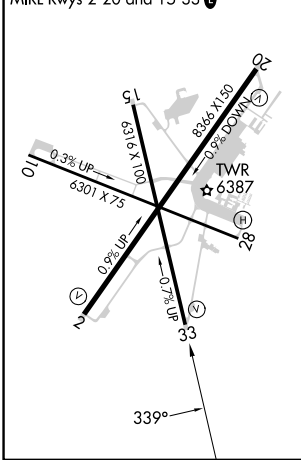

WAAS CH 69539 W33A	APP CRS 339°	Rwy Idg TDZE 6316 6305 Apt Elev 6349
--	------------------------	---

RNAV (GPS) RWY 33

SANTA FE RGNL (SAF)

<p>▽ For uncompensated Baro-VNAV systems, LNAV/VNAV NA below -18°C (0°F) or above 43°C (110°F). △ DME/DME RNP-0.3 NA.</p>		<p>MISSED APPROACH: Climb to 6800 then climbing right turn to 11000 direct ZEDAN and hold.</p>	
ATIS 128.55	ALBUQUERQUE CENTER 132.8 346.35	SANTA FE TOWER * 119.5 (CTAF) 239.3	GND CON 121.7
		UNICOM 122.95	

CATEGORY	A	B	C	D
LPV DA		6555-78	250 (300-78)	
LNAV/VNAV DA		6555-78	250 (300-78)	
LNAV MDA	6620-1	315 (300-1)	6620-78	315 (300-78)
C CIRCLING	6800-1 451 (500-1)	6920-1 571 (600-1)	7340-3 991 (1000-3)	7660-3 1311 (1400-3)

SW-1, 08 AUG 2024 to 05 SEP 2024

SW-1, 08 AUG 2024 to 05 SEP 2024