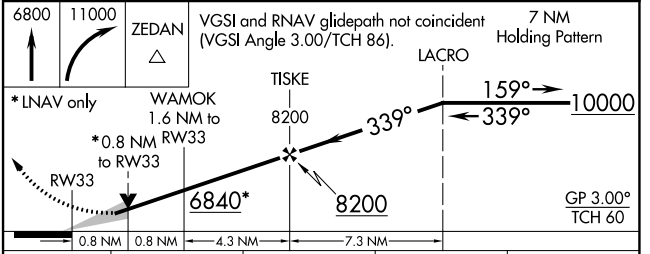

WAAS CH 69539 W33A	APP CRS 339°	Rwy Idg TDZE 6316 6305 Apt Elev 6349
--	------------------------	---

RNAV (GPS) RWY 33

SANTA FE RGNL (SAF)

<p>▽ For uncompensated Baro-VNAV systems, LNAV/VNAV NA below -18°C (0°F) or above 43°C (110°F). △ DME/DME RNP-0.3 NA.</p>		<p>MISSED APPROACH: Climb to 6800 then climbing right turn to 11000 direct ZEDAN and hold.</p>	
ATIS 128.55	ALBUQUERQUE CENTER 132.8 346.35	SANTA FE TOWER * 119.5 (CTAF) 239.3	GND CON 121.7
		UNICOM 122.95	

CATEGORY	A	B	C	D
LPV DA		6555-78	250 (300-78)	
LNAV/VNAV DA		6555-78	250 (300-78)	
LNAV MDA	6620-1	315 (300-1)	6620-78	315 (300-78)
C CIRCLING	6800-1 451 (500-1)	6920-1 571 (600-1)	7340-3 991 (1000-3)	7660-3 1311 (1400-3)