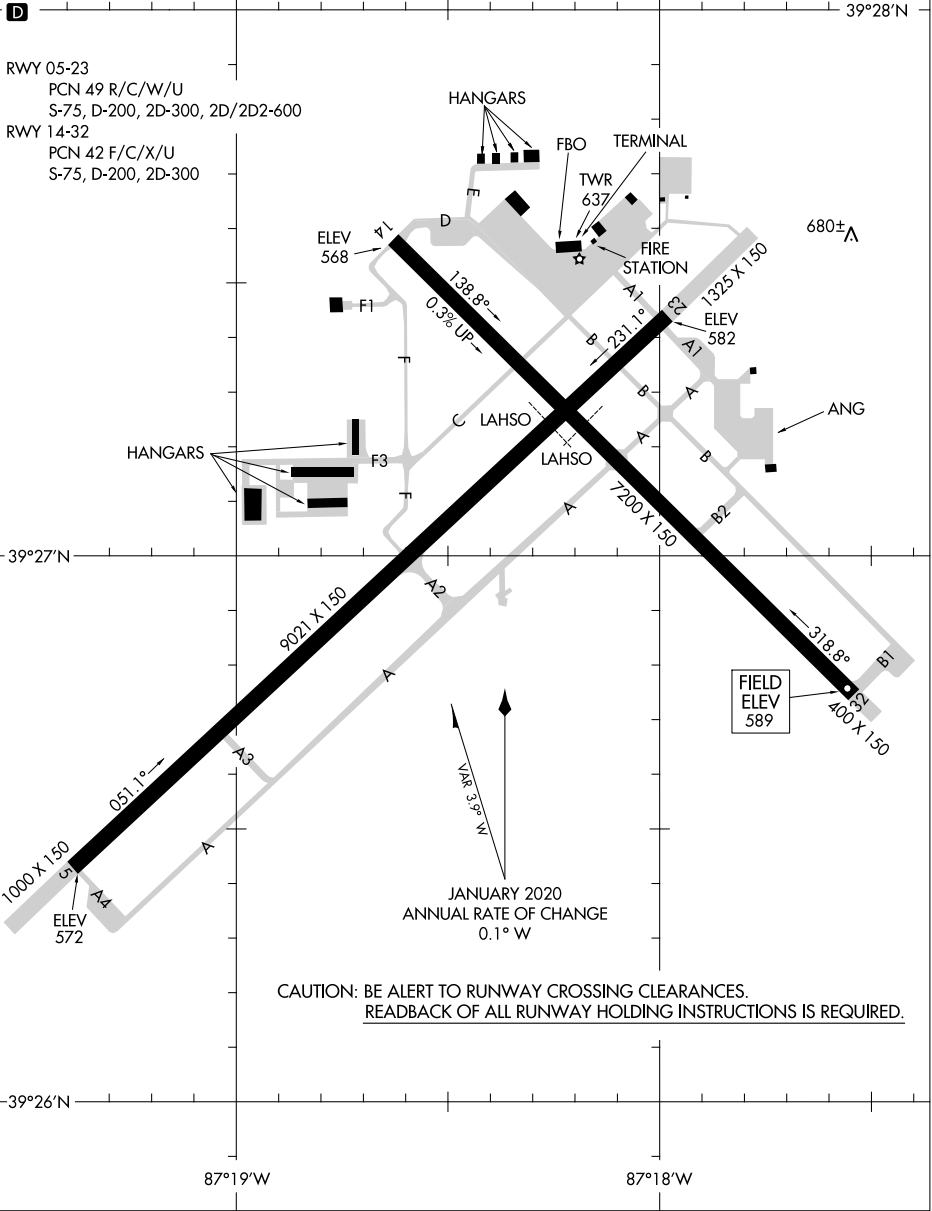

23054

# AIRPORT DIAGRAM

AL-608 (FAA)

TERRE HAUTE RGNL (HUF)  
TERRE HAUTE, INDIANA

ATIS  
127.5 269.375  
HULMAN TOWER  
134.725 322.475  
GND CON  
121.6 348.6

RWY 05-23  
PCN 49 R/C/W/U  
S-75, D-200, 2D-300, 2D/2D2-600  
RWY 14-32  
PCN 42 F/C/X/U  
S-75, D-200, 2D-300

CAUTION: BE ALERT TO RUNWAY CROSSING CLEARANCES.  
READBACK OF ALL RUNWAY HOLDING INSTRUCTIONS IS REQUIRED.

EC-2, 08 AUG 2024 TO 05 SEP 2024

EC-2, 08 AUG 2024 TO 05 SEP 2024

# AIRPORT DIAGRAM

23054

TERRE HAUTE, INDIANA  
TERRE HAUTE RGNL (HUF)