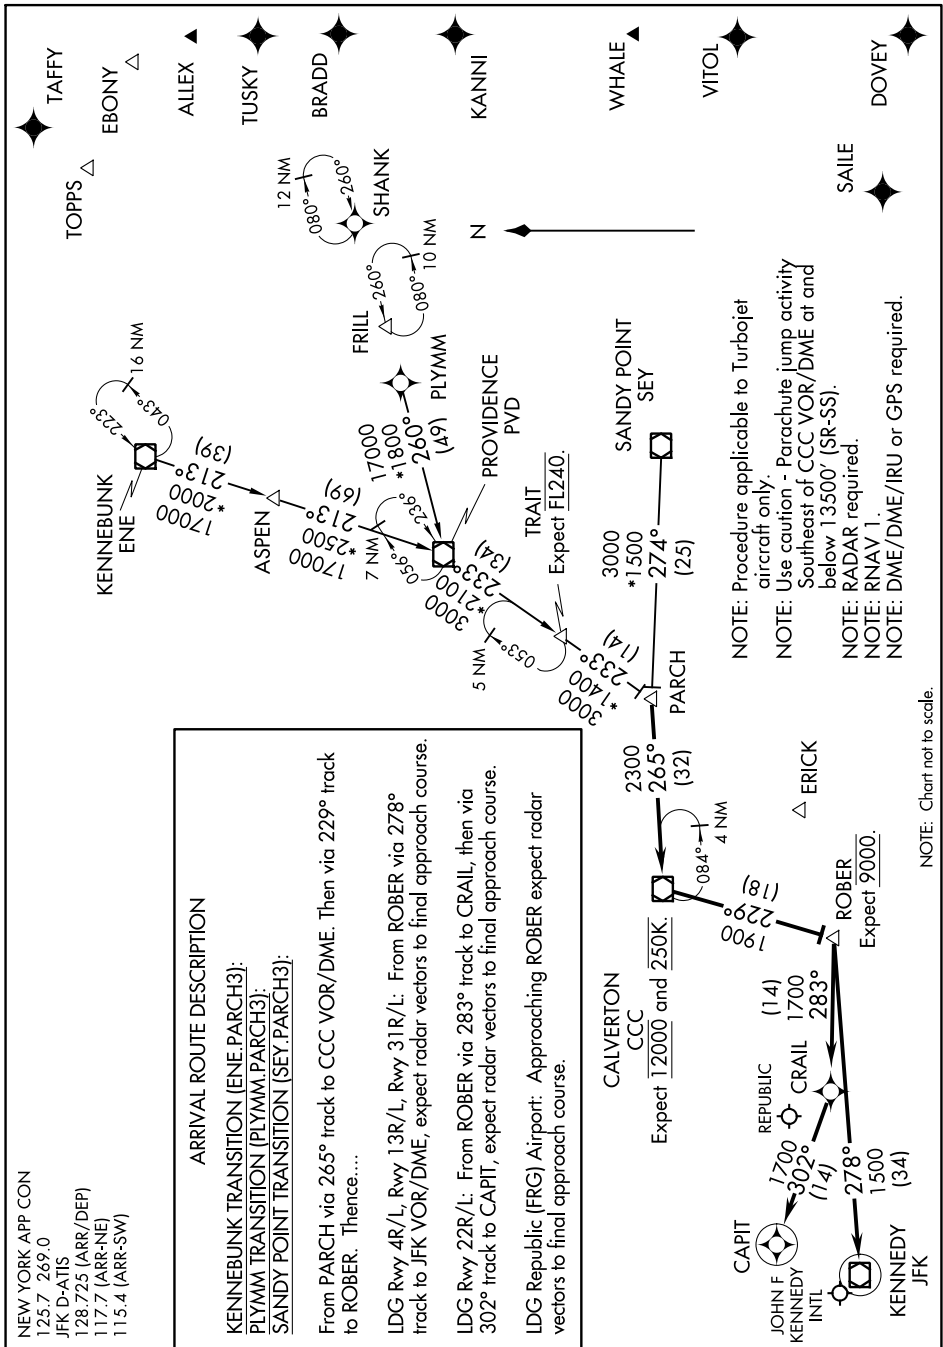

PARCH THREE ARRIVAL (RNAV)

NEW YORK, NEW YORK

NE-2, 08 AUG 2024 to 05 SEP 2024

- NOTE: Procedure applicable to Turbojet aircraft only.
- NOTE: Use caution - Parachute jump activity Southeast of CCC VOR/DME at and below 13500' (SR-SS).
- NOTE: RADAR required.
- NOTE: RNAV 1.
- NOTE: DME/DME/IRU or GPS required.

PARCH THREE ARRIVAL (RNAV)

NEW YORK, NEW YORK

NOTE: Chart not to scale.

NE-2, 08 AUG 2024 to 05 SEP 2024