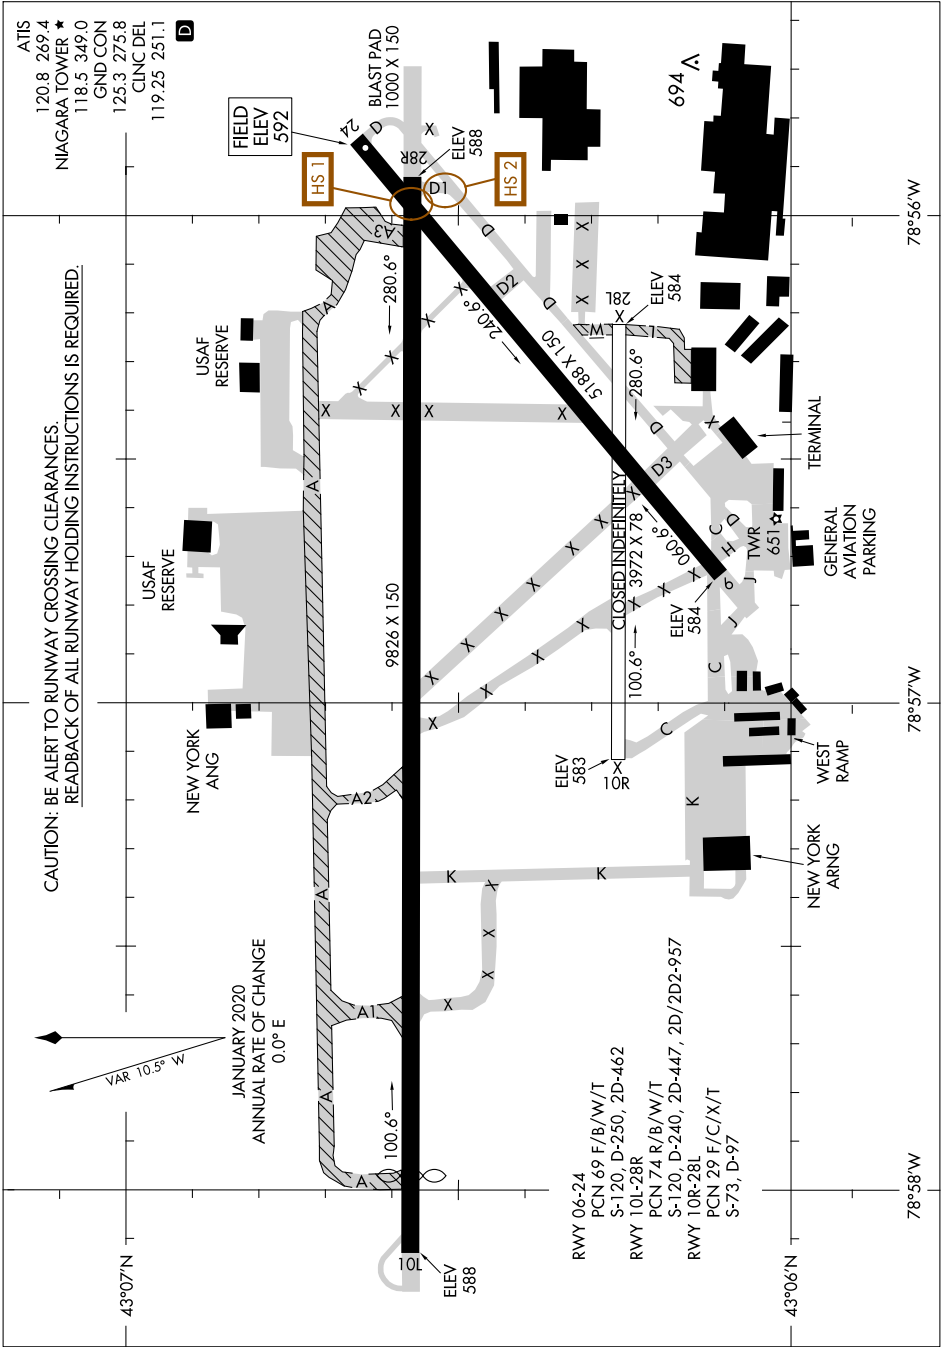

24081

AIRPORT DIAGRAM

AL-614 (FAA)

NIAGARA FALLS INTL (IAG)
NIAGARA FALLS, NEW YORK

NE-2, 08 AUG 2024 to 05 SEP 2024

NE-2, 08 AUG 2024 to 05 SEP 2024

AIRPORT DIAGRAM

24081