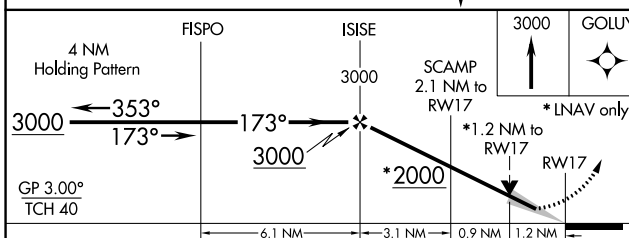

WAAS CH 56340 W17A	APP CRS 173°	Rwy ldg 5500 TDZE 1302 Apt Elev 1302
--	------------------------	---

RNAV (GPS) RWY 17

ABERDEEN RGNL (ABR)

⚠ For uncompensated Baro-VNAV systems, LNAV/VNAV NA below -22°C (-7°F) or above 54°C (130°F).
⚠ DME/DME RNP-0.3 NA.

MISSED APPROACH: Climb to 3000 direct GOLUY and hold.

ASOS 125.875	MINNEAPOLIS CENTER 120.6 371.9	UNICOM 122.7 (CTAF) 0
------------------------	--	---------------------------------

CATEGORY	A	B	C	D
LPV DA	1502-3/4		200 (200-3/4)	
LNAV/VNAV DA	1624-1 1/8		322 (400-1 1/8)	
LNAV MDA	1720-1	418 (500-1)	1720-1 1/8	418 (500-1 1/8)
C CIRCLING	1760-1 458 (500-1)	1860-1 558 (600-1)	1960-1 3/4 658 (700-1 3/4)	2160-2 3/4 858 (900-2 3/4)