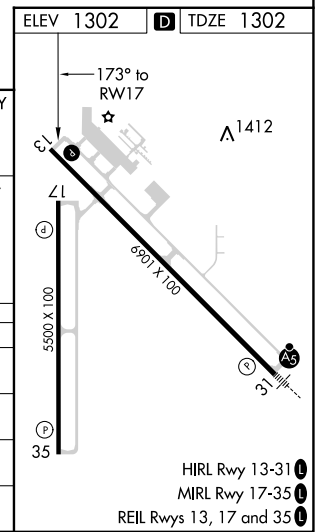

WAAS CH 56340 W17A	APP CRS 173°	Rwy ldg 5500 TDZE 1302 Apt Elev 1302
--	------------------------	---

RNAV (GPS) RWY 17

ABERDEEN RGNL (ABR)

⚠ For uncompensated Baro-VNAV systems, LNAV/VNAV NA below -22°C (-7°F) or above 54°C (130°F).
⚠ DME/DME RNP-0.3 NA.

MISSED APPROACH: Climb to 3000 direct GOLUY and hold.

ASOS 125.875	MINNEAPOLIS CENTER 120.6 371.9	UNICOM 122.7 (CTAF) 0
------------------------	--	---------------------------------

CATEGORY	A	B	C	D
LPV DA	1502-3/4		200 (200-3/4)	
LNAV/VNAV DA	1624-1 1/8		322 (400-1 1/8)	
LNAV MDA	1720-1	418 (500-1)	1720-1 1/8	418 (500-1 1/8)
C CIRCLING	1760-1 458 (500-1)	1860-1 558 (600-1)	1960-1 3/4 658 (700-1 3/4)	2160-2 3/4 858 (900-2 3/4)