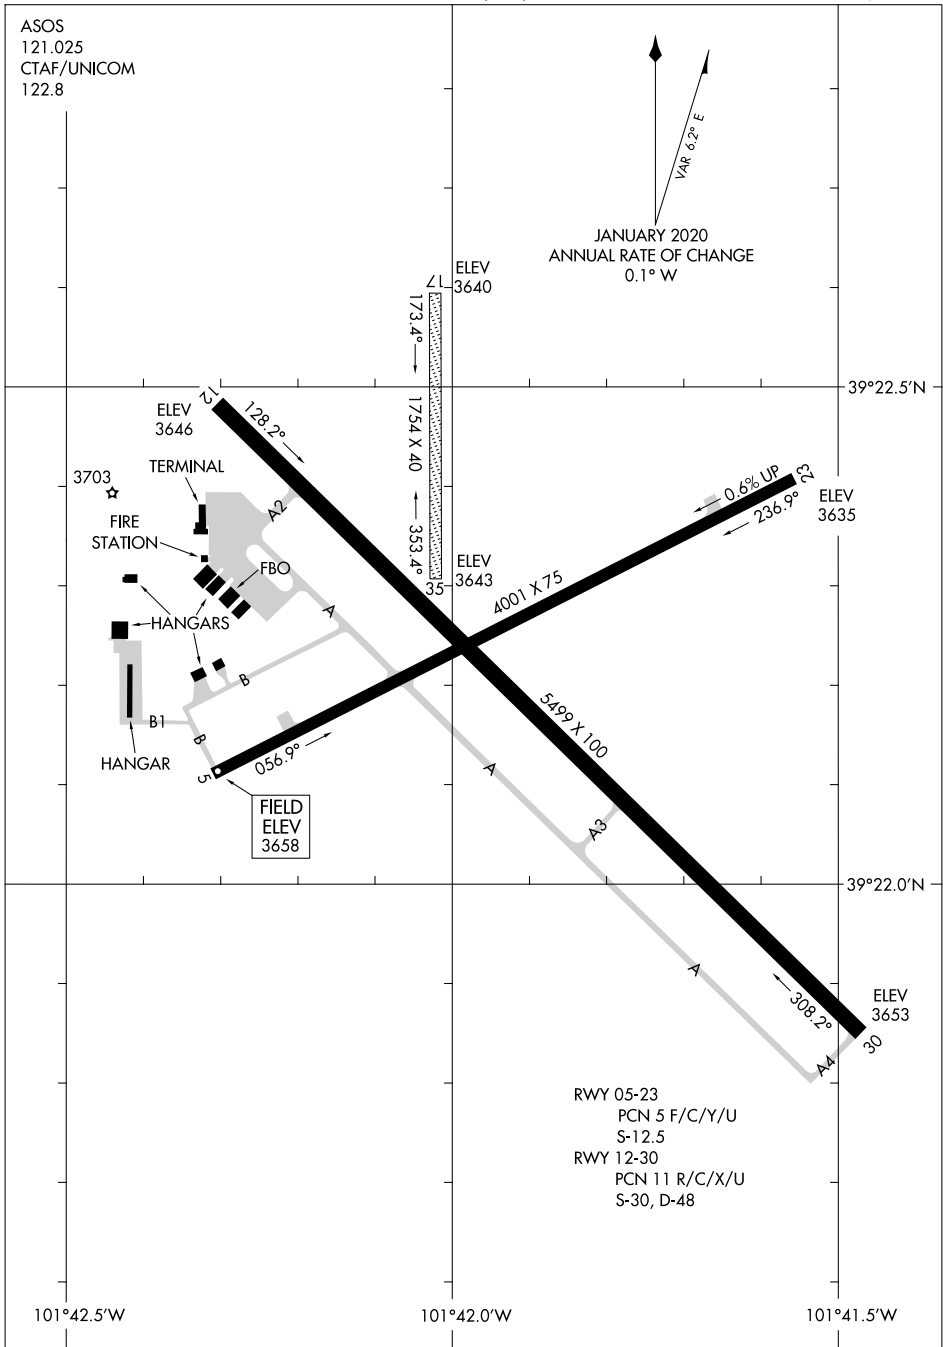

# AIRPORT DIAGRAM

RENNER FLD/GOODLAND MUNI (GLD)

AL-684 (FAA)

GOODLAND, KANSAS

ASOS  
121.025  
CTAF/UNICOM  
122.8

JANUARY 2020  
ANNUAL RATE OF CHANGE  
0.1° W

NC-2, 08 AUG 2024 to 05 SEP 2024

NC-2, 08 AUG 2024 to 05 SEP 2024

RWY 05-23  
PCN 5 F/C/Y/U  
S-12.5  
RWY 12-30  
PCN 11 R/C/X/U  
S-30, D-48

# AIRPORT DIAGRAM

22251

RENNER FLD/GOODLAND MUNI (GLD)

GOODLAND, KANSAS

101°42.5'W

101°42.0'W

101°41.5'W

39°22.5'N

39°22.0'N