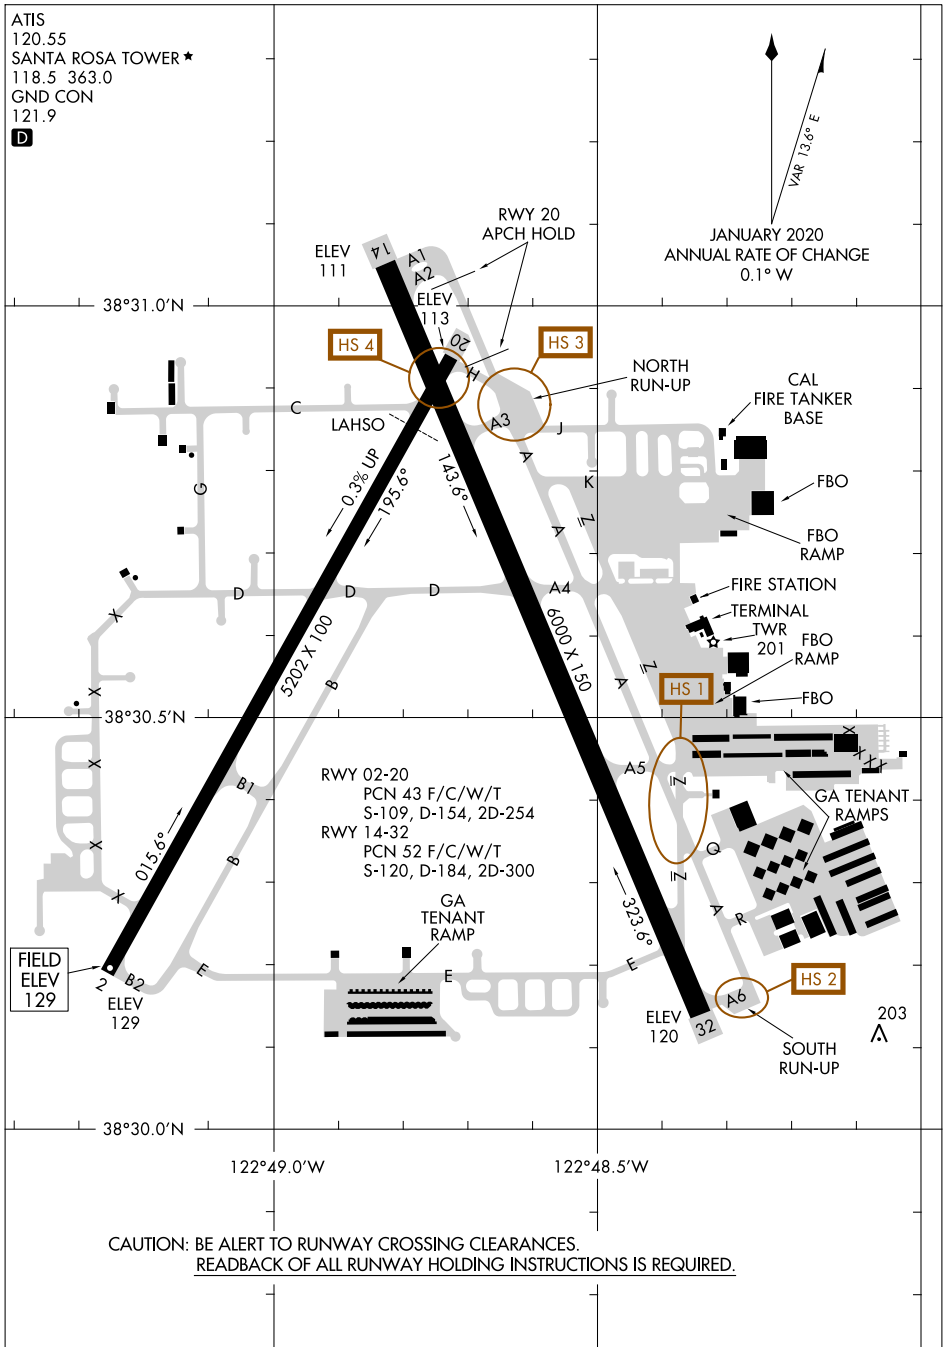

ATIS
120.55
SANTA ROSA TOWER ★
118.5 363.0
GND CON
121.9
D

SW-2, 08 AUG 2024 to 05 SEP 2024

SW-2, 08 AUG 2024 to 05 SEP 2024

**CAUTION: BE ALERT TO RUNWAY CROSSING CLEARANCES.
 READBACK OF ALL RUNWAY HOLDING INSTRUCTIONS IS REQUIRED.**