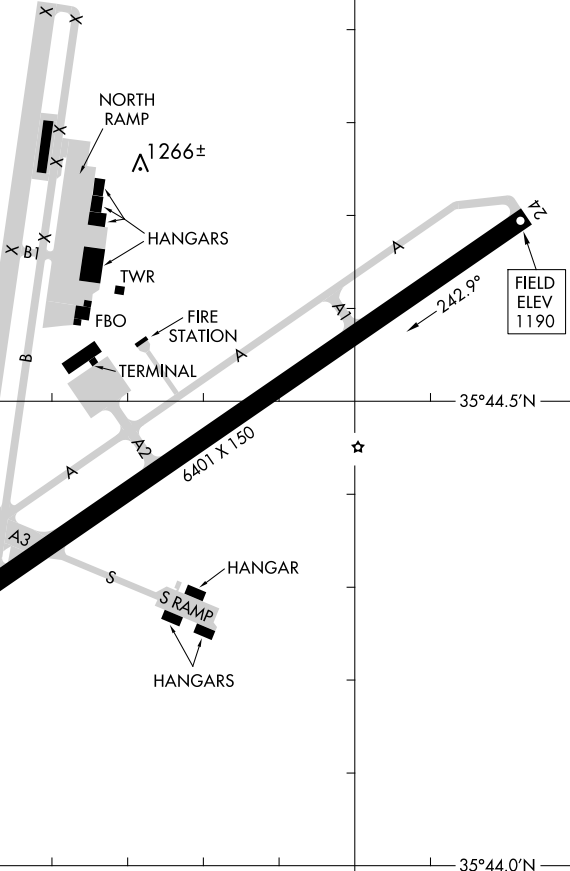

# AIRPORT DIAGRAM

AL-706 (FAA)

HICKORY RGNL (HKY)  
HICKORY, NORTH CAROLINA

ASOS  
118.325  
HICKORY TOWER ★  
128.15  
GND CON  
121.7  
CLNC DEL  
121.7

81°23.5'W

81°23.0'W

35°45.0'N

D

VAR 7.5° W  
JANUARY 2020  
ANNUAL RATE OF CHANGE  
0.0° W

SE-2, 08 AUG 2024 to 05 SEP 2024

SE-2, 08 AUG 2024 to 05 SEP 2024

RWY 06-24  
PCN 56 F/C/W/T  
S-120, D-198, 2D-321, 2D/2D2-766

CAUTION: BE ALERT TO RUNWAY CROSSING CLEARANCES.  
READBACK OF ALL RUNWAY HOLDING INSTRUCTIONS  
IS REQUIRED.

# AIRPORT DIAGRAM

24193

HICKORY, NORTH CAROLINA  
HICKORY RGNL (HKY)

35°44.0'N