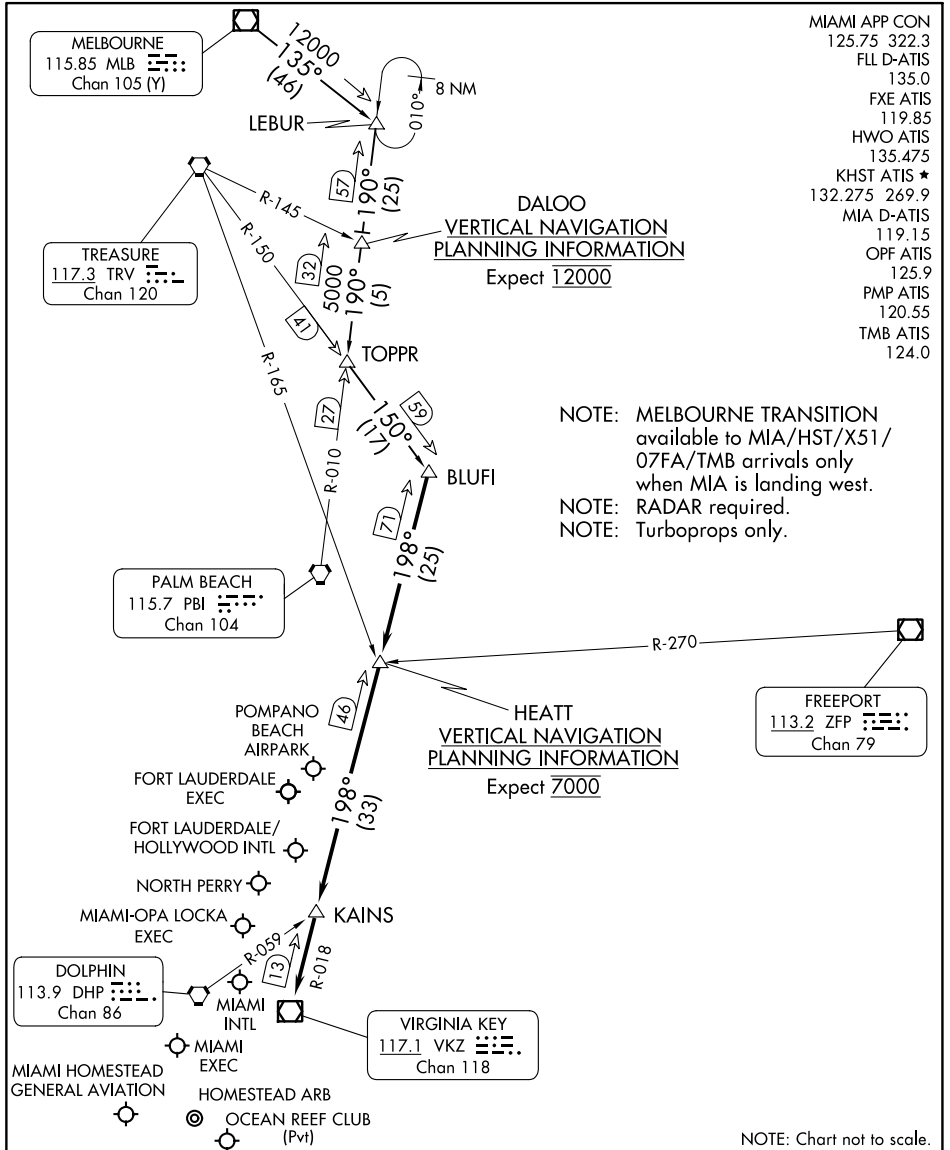

BLUF1 FOUR ARRIVAL

FORT LAUDERDALE, FLORIDA

SE-3, 08 AUG 2024 to 05 SEP 2024

SE-3, 08 AUG 2024 to 05 SEP 2024

ARRIVAL ROUTE DESCRIPTION

MELBOURNE TRANSITION (MLB.BLUF14): From over MLB VOR/DME on MLB R-135 to LEBUR INT/MLB 46 DME, then on PBI R-010 to TOPPR INT/PBI 30 DME, then on TRV R-150 to BLUF1 INT. Thence . . .

. . . from over BLUF1 INT/VKZ 71 DME on VKZ R-018 to HEATT INT/VKZ 46 DME, then on VKZ R-018 to KAINS INT, then on VKZ R-018 to VKZ VOR/DME. Expect RADAR vectors to final approach course after KAINS INT.

BLUF1 FOUR ARRIVAL

FORT LAUDERDALE, FLORIDA